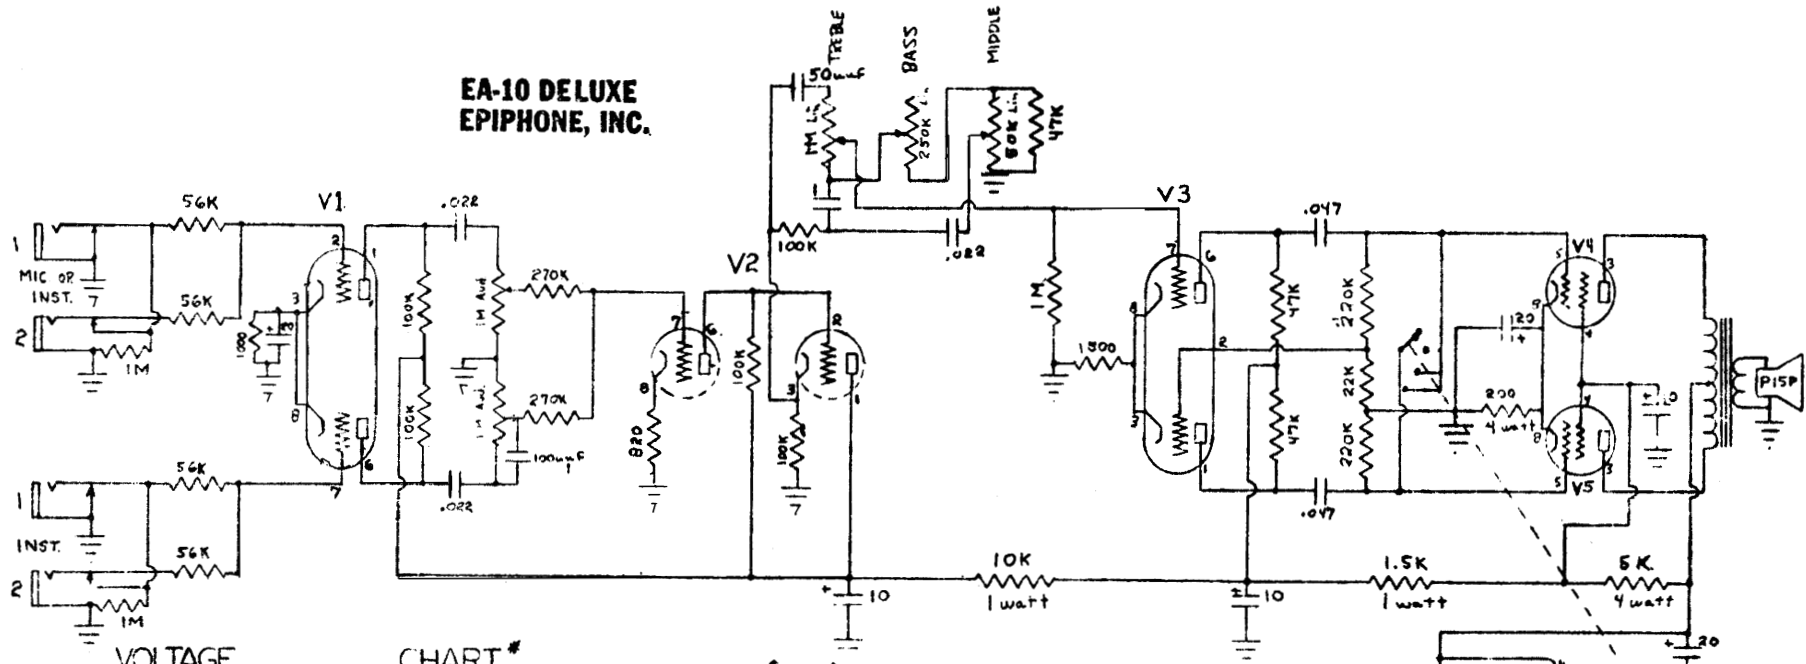

**EA-10 DELUXE
EPIPHONE, INC.**

VOLTAGE CHART*

TUBE NO.	TUBE TYPE	PIN 1	PIN 2	PIN 3	PIN 4	PIN 6	PIN 7	PIN 8
V1	12AX7	165	0	1.3	—	165	0	1.3
V2	12AX7	235	140	140	—	140	0	.75
V3	12AU7	170	0	8.5	—	170	0	8.5
V4-5	6L6GB	GND.	—	345	286	—	—	21.5
V6	GZ 34	GND	353	—	300 RMS	300 RMS	—	—

* ALL DC. VOLTAGES MEASURED TO CHASSIS WITH 20,000 Ω/V METER.

Deluxe EPIPHONE