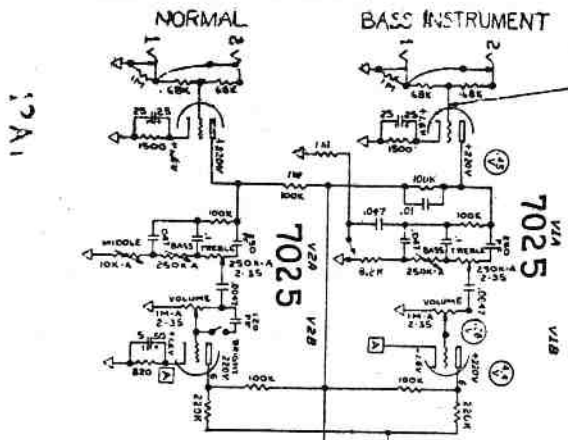

FENDER "SUPER BASSMAN-AMP CFAT002" SCHEMATIC NOTICE

- 1 VOLTAGES READ TO GROUND WITH V.T.V.M.
- 2 ALL RESISTORS 1/2 WATT 10% TOLERANCE UNLESS SPECIFIED
- 3 ALL CAPACITORS 1/2 WATT 10% TOLERANCE UNLESS SPECIFIED
- 4 VOLTAGE MEASURED WITH WATTMETER FROM COMMONED TO CATHODES
- 5 (V) MEAN AC VOLTAGES

FENDER MUSICAL INSTRUMENTS
603 MUSICAL INSTRUMENTS
A DIVISION OF COLLIER MANUFACTURING SYSTEMS INC.
FULLERTON, CALIFORNIA
U.S.A.

12A1