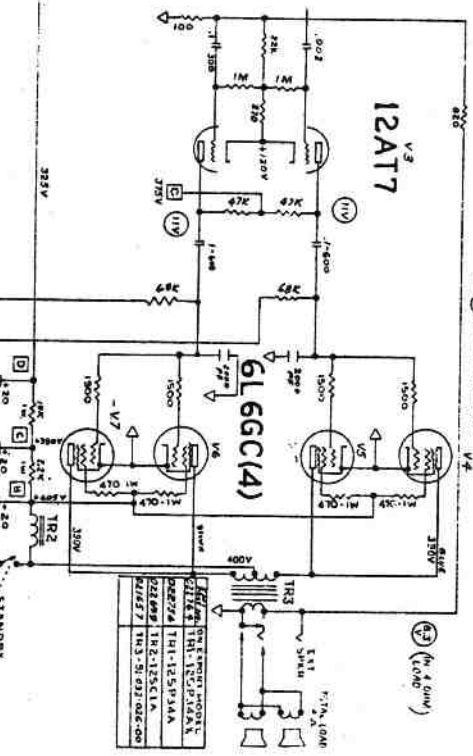

FENDER "SUPER BASSMAN-AMP CFAT002" SCHEMATIC NOTICE

- 1 VOLTAGES READ TO GROUND WITH V.T.V.M.
- 2 ALL RESISTORS 1/2 WATT 10% TOLERANCE UNLESS SPECIFIED
- 3 ALL CAPACITORS 1/2 WATT 10% TOLERANCE UNLESS SPECIFIED
- 4 VOLTAGE MEASURED WITH WATTMETER FROM COMMONED TO CATHODES
- 5 (V) MEAN AC VOLTAGES

FENDER MUSICAL INSTRUMENTS
603 MUSICAL INSTRUMENTS
A DIVISION OF COLLIER MANUFACTURING SYSTEMS INC.
FULLERTON, CALIFORNIA
U.S.A.

12A1