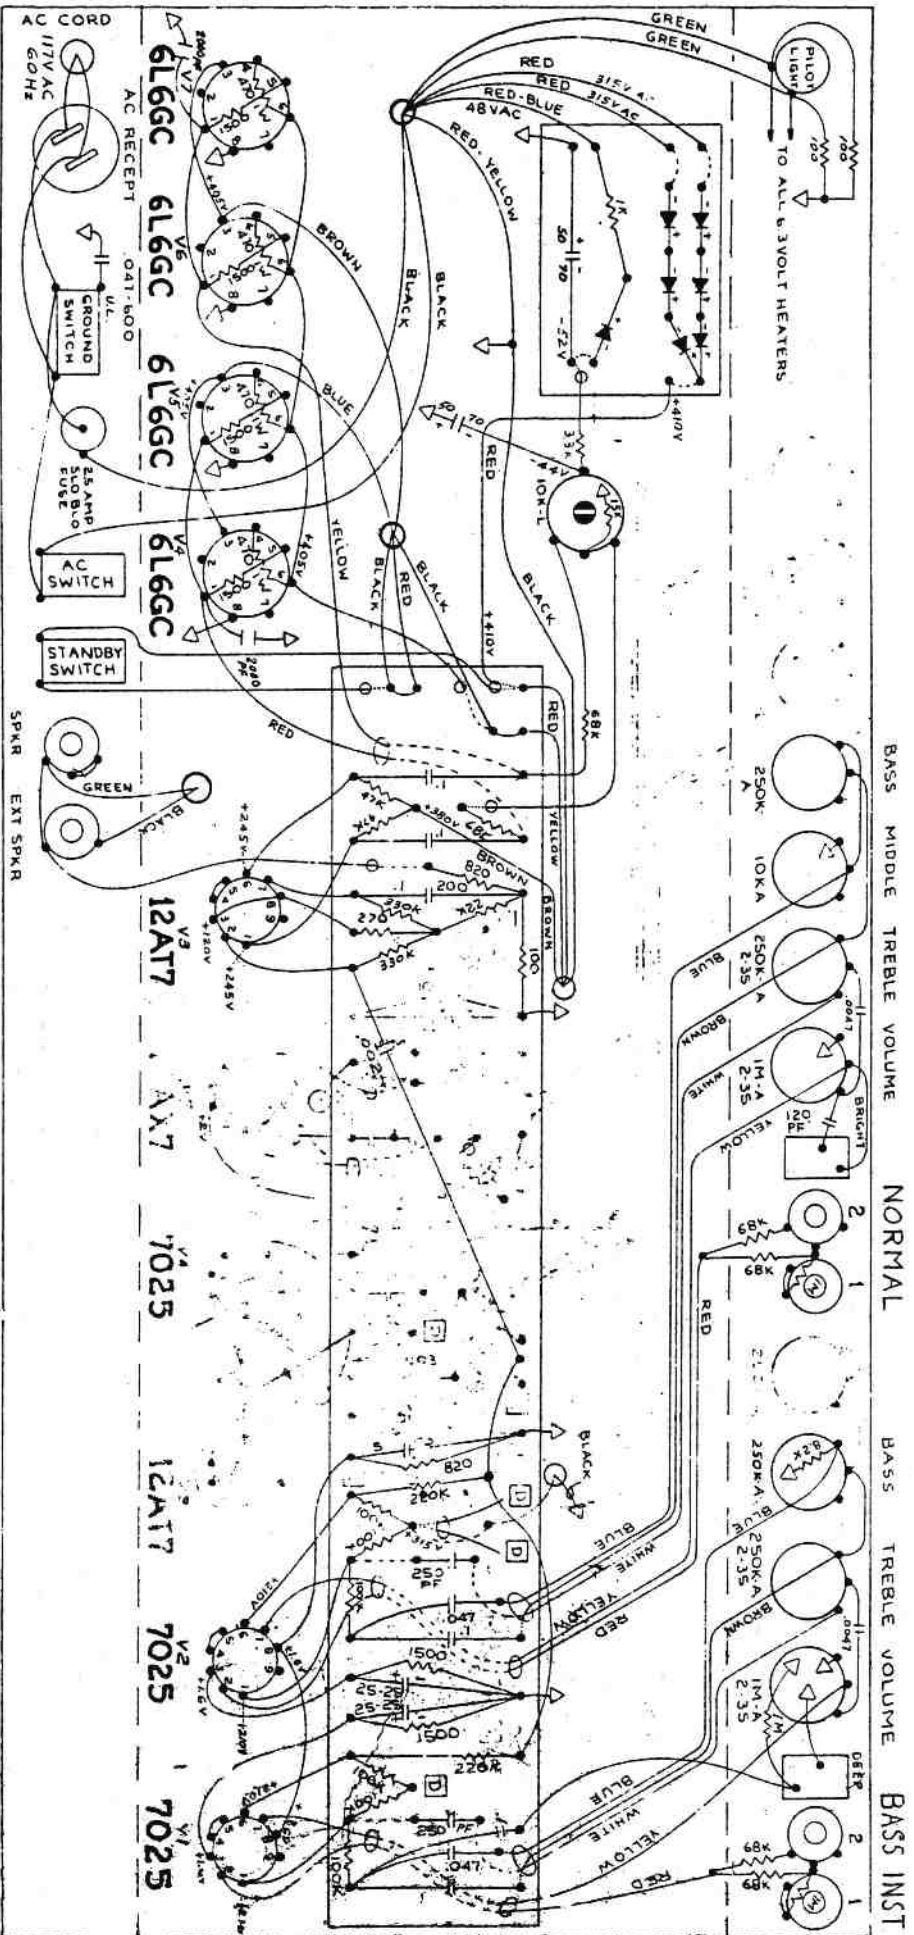

FENDER "SUPER BASSMAN-AMP CFA7002" LAYOUT

NOTICE
VOLTAGES READ TO GROUND WITH V.T.V.M.

NOTE: ALL RESISTORS 1/2 WATT 10% TOLERANCE, IF NOT SPECIFIED

FENDER MUSICAL INSTRUMENTS

CBS MUSICAL INSTRUMENTS
A DIVISION OF COLUMBIA BROADCASTING SYSTEMS INC.
FULLERTON, CALIFORNIA
U.S.A.