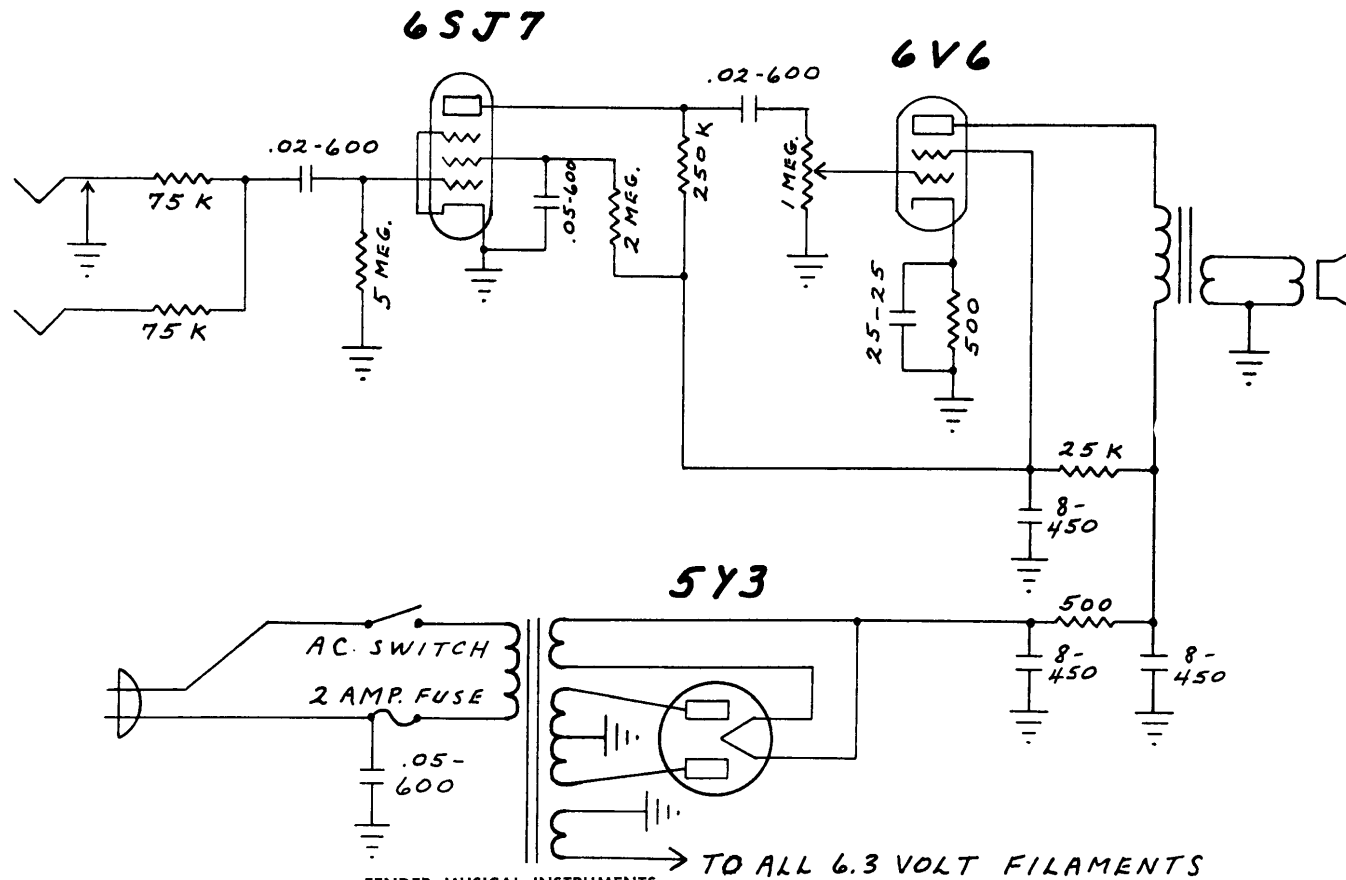

FENDER "CHAMP-AMP" MODEL 5C1

F-DH

FENDER MUSICAL INSTRUMENTS
A DIVISION OF COLUMBIA RECORDS DISTRIBUTION CORP.
SANTA ANA, CALIFORNIA

→ TO ALL 6.3 VOLT FILAMENTS