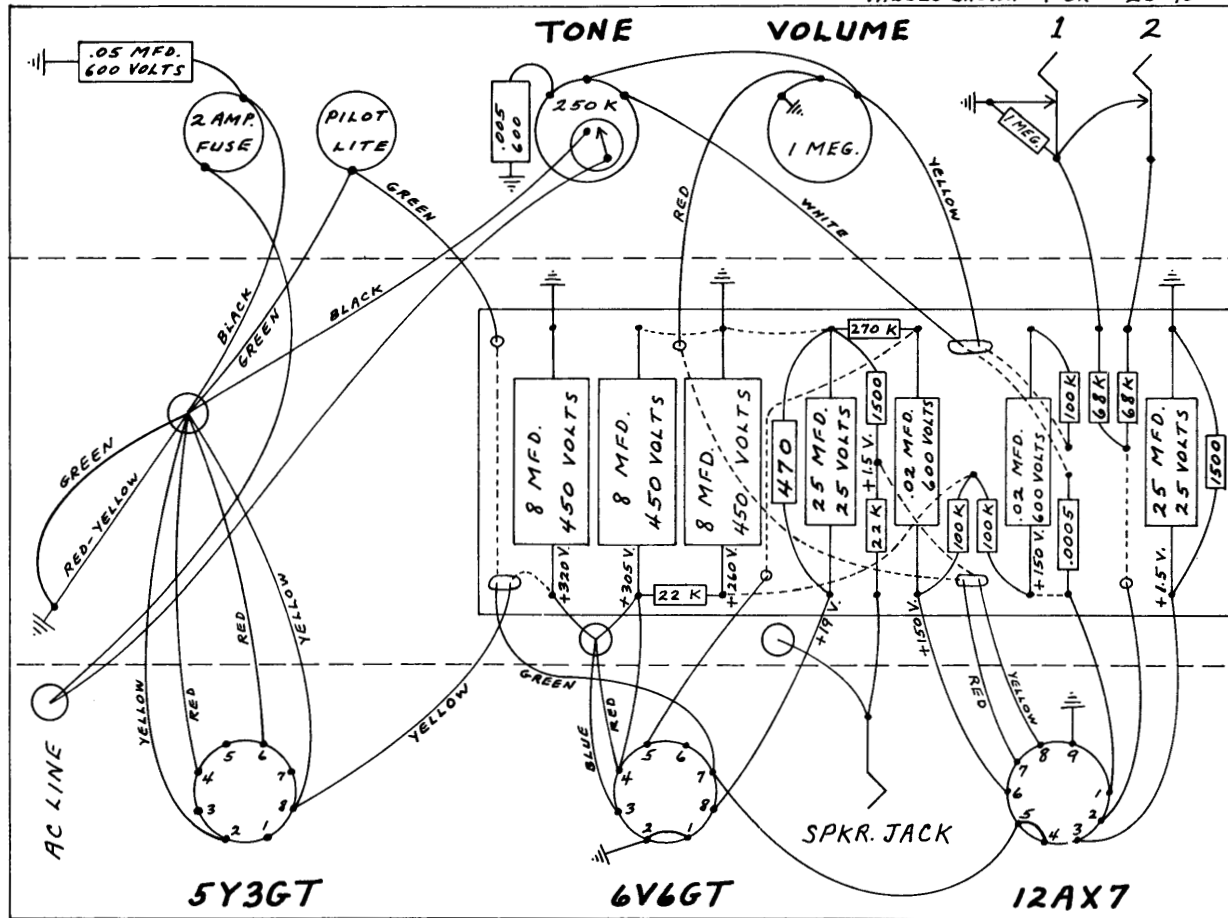

FENDER "PRINCETON" LAYOUT

MODEL 5E2

E-EE

NOTICE

VOLTAGES READ TO GROUND
WITH ELECTRONIC VOLTMETER.
VALUES SHOWN + OR - 20 %

FENDER MUSICAL INSTRUMENTS
A DIVISION OF COLUMBIA RECORDS DISTRIBUTION CORP.
SANTA ANA, CALIFORNIA
U.S.A.

FENDER "PRINCETON" SCHEMATIC

MODEL 5E2 E-EE