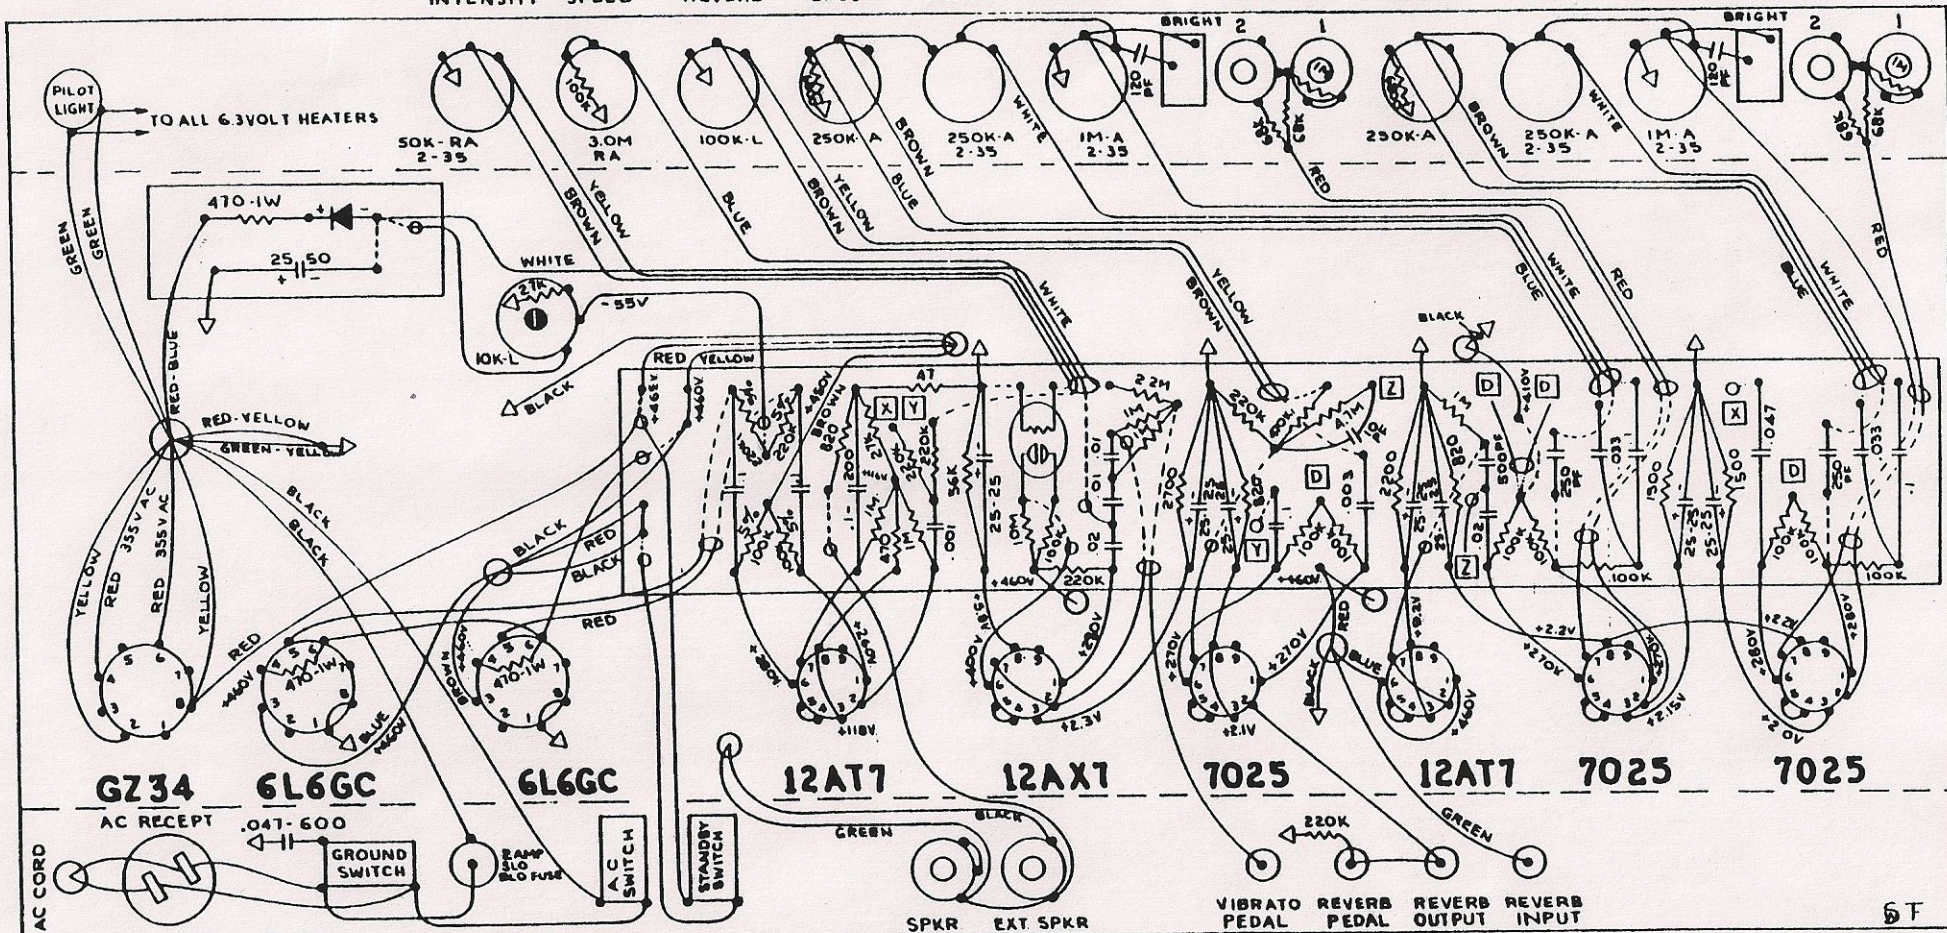

FENDER MODEL

"VIBROVERB AMP AA763" LAYOUT

NOTICE

VOLTAGES READ TO GROUND WITH ELECTRONIC
VOLTMETER VALUES SHOWN + OR - 20%

K-FC

INTENSITY SPEED REVERB BASS TREBLE VOLUME VIBRATO BASS TREBLE VOLUME NORMAL

NOTE: ALL RESISTORS 1/2 WATT 10% TOLERANCE, IF NOT SPECIFIED.