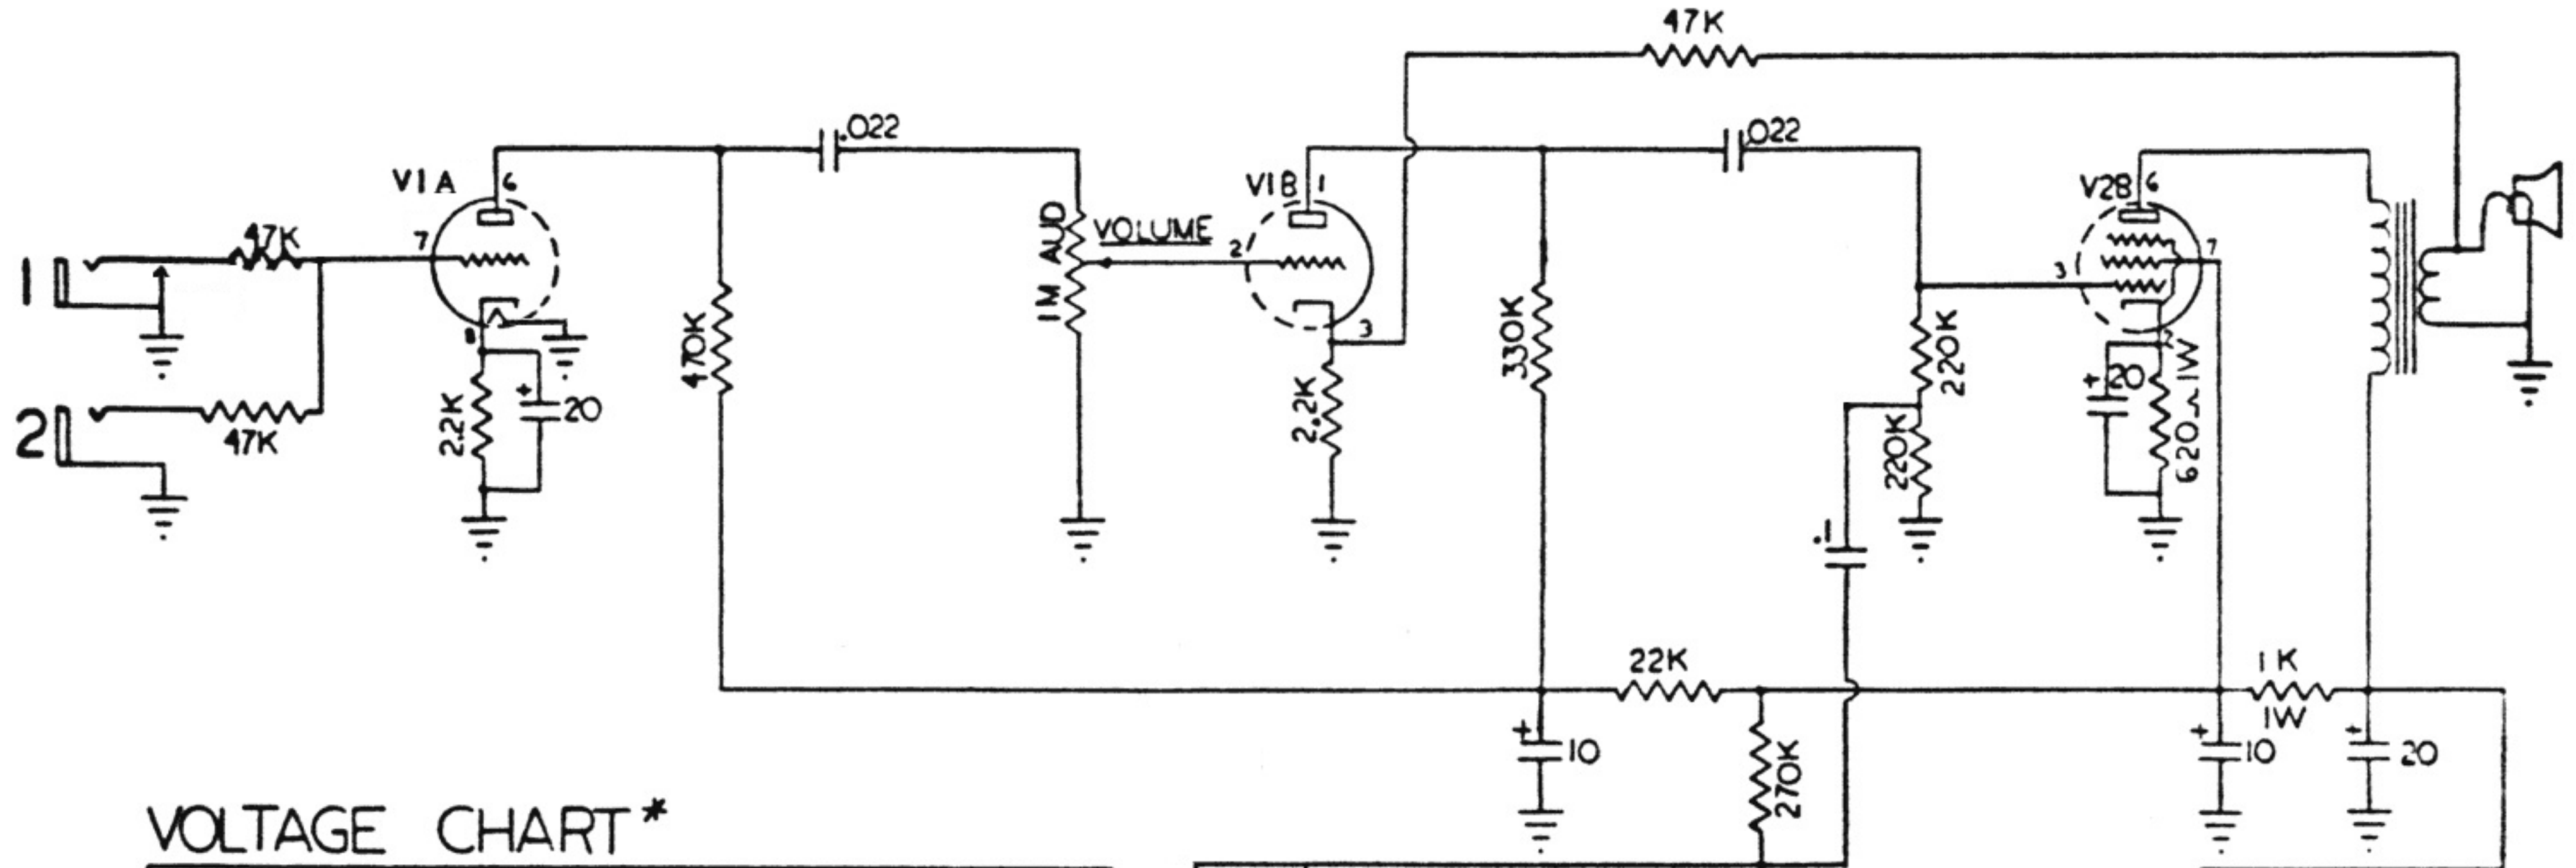

GA-5 T Skylark

VOLTAGE CHART*

NO.	TUBE TYPE	PIN 1	PIN 2	PIN 3	PIN 4	PIN 6	PIN 7	PIN 8	PIN 9
V1	12AX7	115	0	1	GND	100	0	.9	6.3 AC
V2	6BM8	0	22	0	6.3 AC	275	278	1.5	107
V3	5Y3GT	-	285	0	260 AC	260 AC	278	-	-

* ALL DC VOLTAGES MEASURED TO CHASSIS WITH 20,000 OHM-PER-VOLT METER.

TUBE PLACEMENT