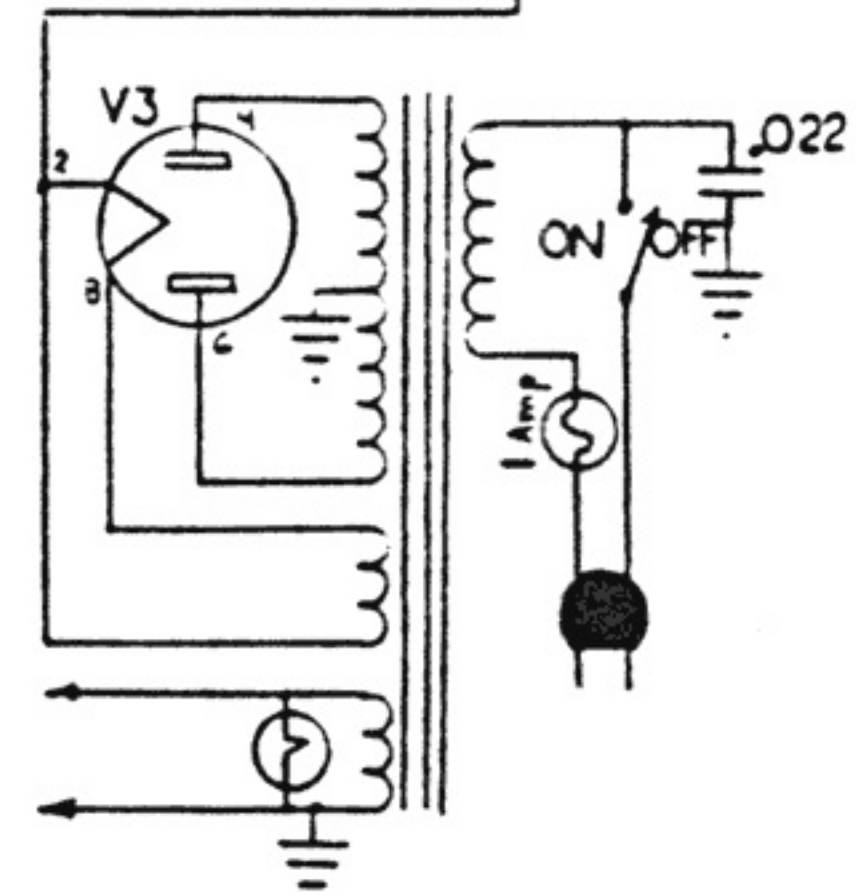

GA-5 T Skylark

VOLTAGE CHART*

NO.	TUBE TYPE	PIN 1	PIN 2	PIN 3	PIN 4	PIN 6	PIN 7	PIN 8	PIN 9
V1	12AX7	115	0	1	GND	100	0	.9	6.3 AC
V2	6BM8	0	22	0	6.3 AC	275	278	1.5	107
V3	5Y3GT	-	285	0	260 AC	260 AC	278	-	-

* ALL DC VOLTAGES MEASURED TO CHASSIS WITH 20,000 OHM-PER-VOLT METER.

TUBE PLACEMENT