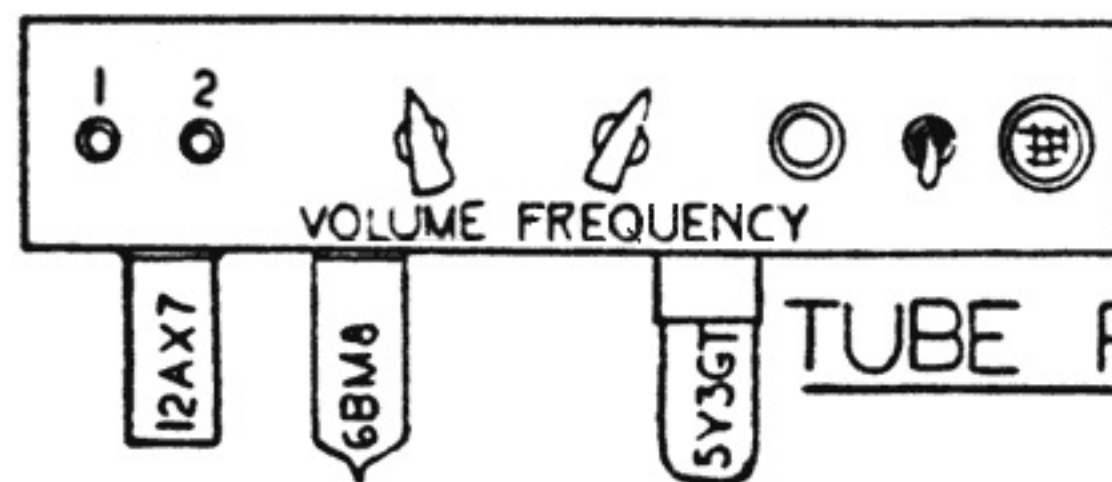

GA-5 T Skylark

VOLTAGE CHART*

NO.	TUBE TYPE	PIN 1	PIN 2	PIN 3	PIN 4	PIN 6	PIN 7	PIN 8	PIN 9
V1	12AX7	115	0	1	GND	100	0	.9	6.3 AC
V2	6BM8	0	22	0	6.3 AC	275	278	1.5	107
V3	5Y3GT	-	285	0	260 AC	260 AC	278	-	-

* ALL DC VOLTAGES MEASURED TO CHASSIS WITH 20,000 OHM-PER-VOLT METER.

TUBE PLACEMENT