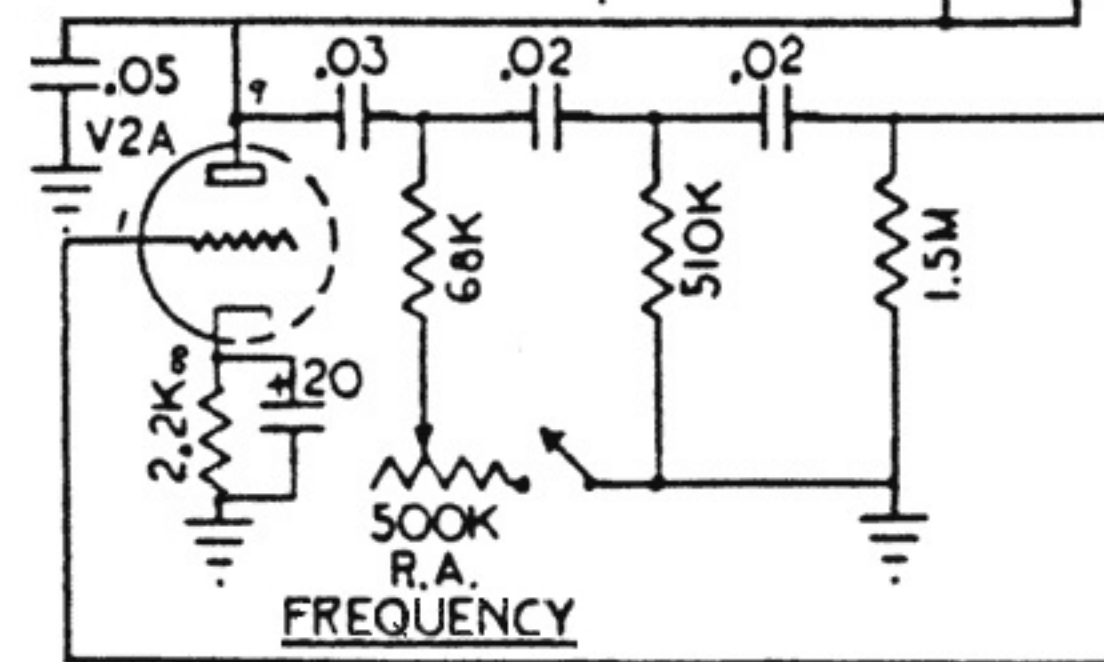

GA-5 T Skylark

VOLTAGE CHART*

NO.	TUBE TYPE	PIN 1	PIN 2	PIN 3	PIN 4	PIN 6	PIN 7	PIN 8	PIN 9
V1	12AX7	115	0	1	GND	100	0	.9	6.3 AC
V2	6BM8	0	22	0	6.3 AC	275	278	1.5	107
V3	5Y3GT	-	285	0	260 AC	260 AC	278	-	-

* ALL DC VOLTAGES MEASURED TO CHASSIS WITH 20,000 OHM-PER-VOLT METER.

TUBE PLACEMENT