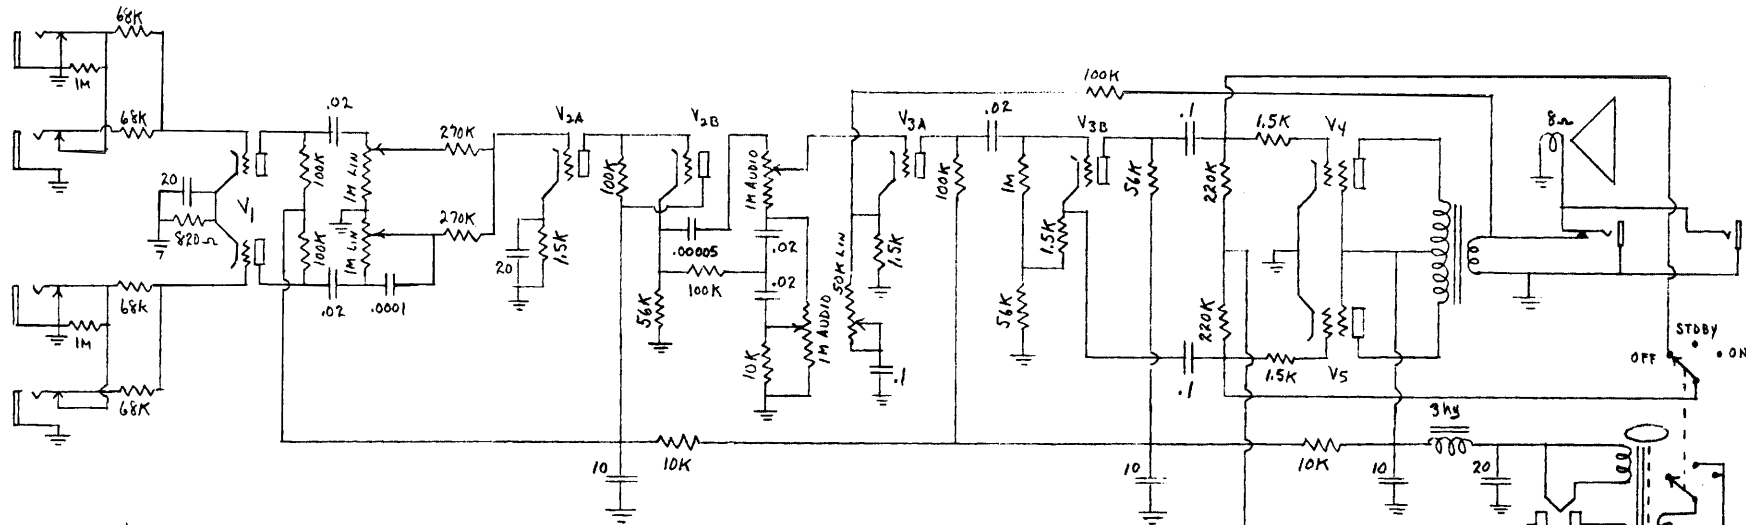

GA-70

VOLTAGES TO CHASSIS

| TUBE TYPE | EP | ESG | EG | EK |
|----------------------|----------------|------|-----|---------------|
| V ₁ 12AY7 | +130 | — | 0 | +2.1 |
| V ₂ 12AX7 | A+170 B+270 | — | 0 | +1.25 |
| V ₃ 12AU7 | A+86 B+205 | — | 0 | +3.4 +1.25 |
| V ₄ 5881 | +420 | +425 | -45 | 0 |
| V ₅ 5881 | +420 | +425 | -45 | 0 |
| V ₆ 6X4GT | 250 RMS | — | — | +430 |