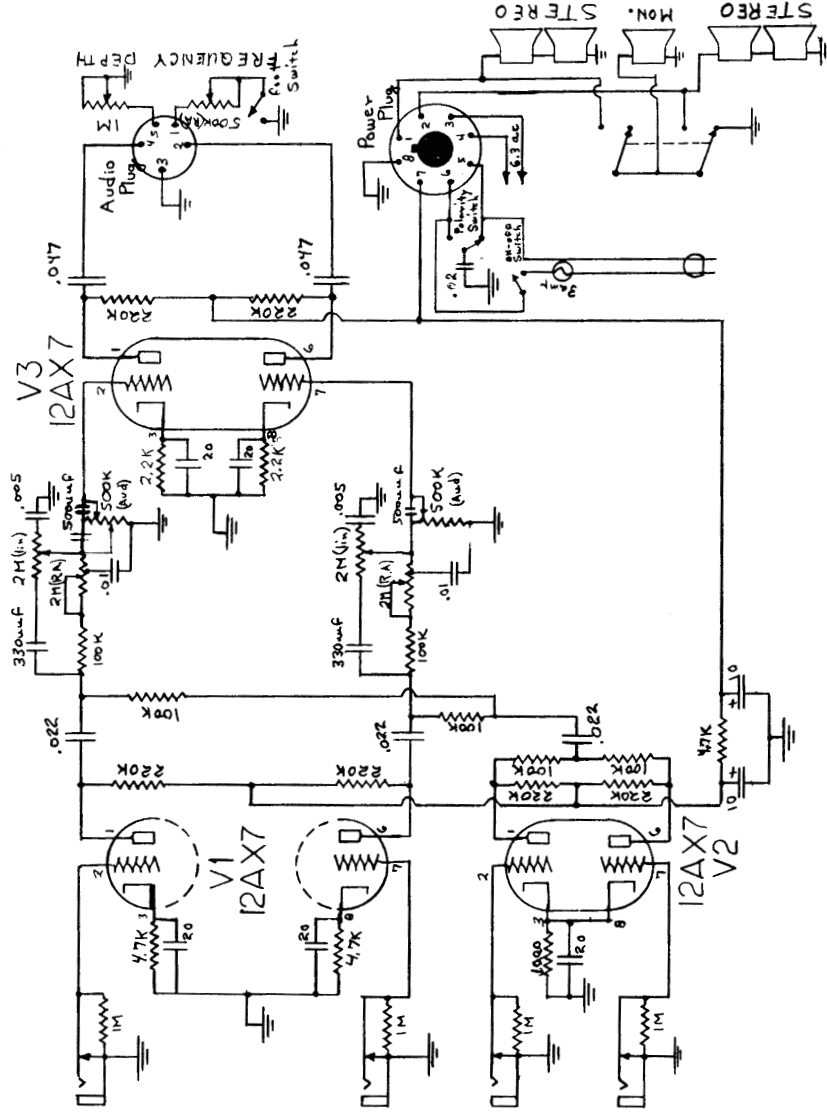

GA-83S STEREO-VIB (PREAMP)

Gibson

PREAMP OPERATING VOLTAGES*

No.	Tube Type	Pin 1	Pin 2	Pin 3	Pin 4	Pin 7	Pin 8
V1	12AX7	157	0	1.8	157	0	1.8
V2	12AX7	117	0	1.05	117	0	1.05
V3	12AX7	105	0	1.05	105	0	1.05