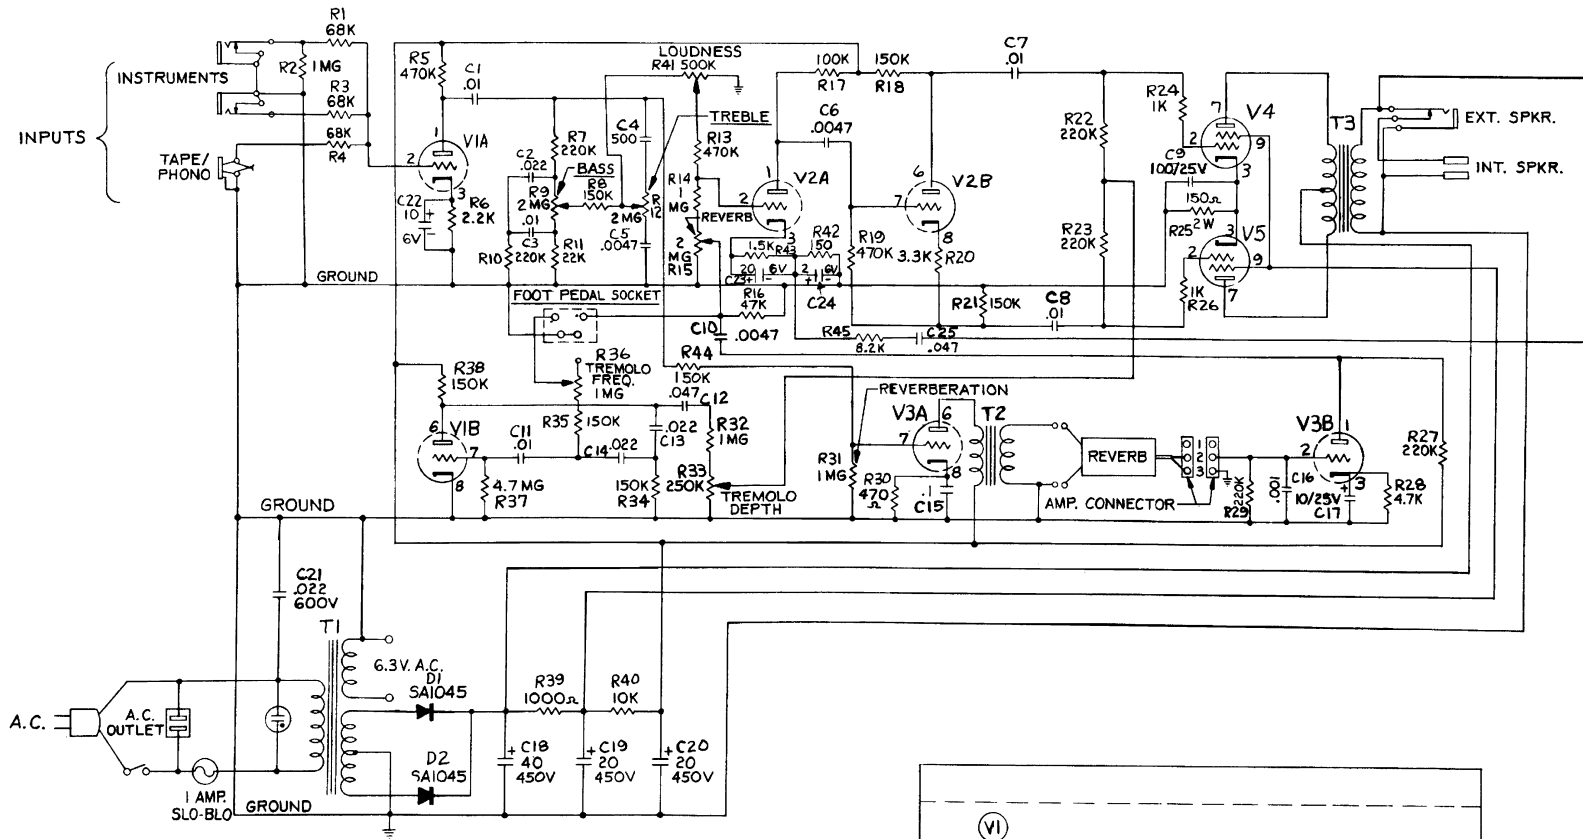

REVERB 12 AMPLIFIER

FOOTSWITCH & PLUG

TUBE LOCATION CHART