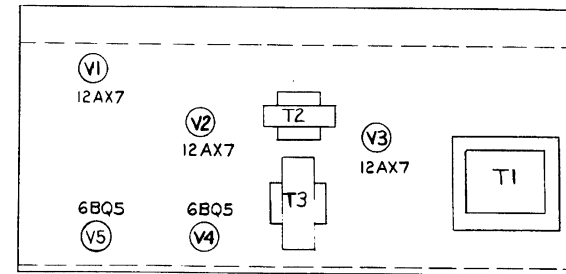

REVERB 12 AMPLIFIER

FOOTSWITCH & PLUG

TUBE LOCATION CHART