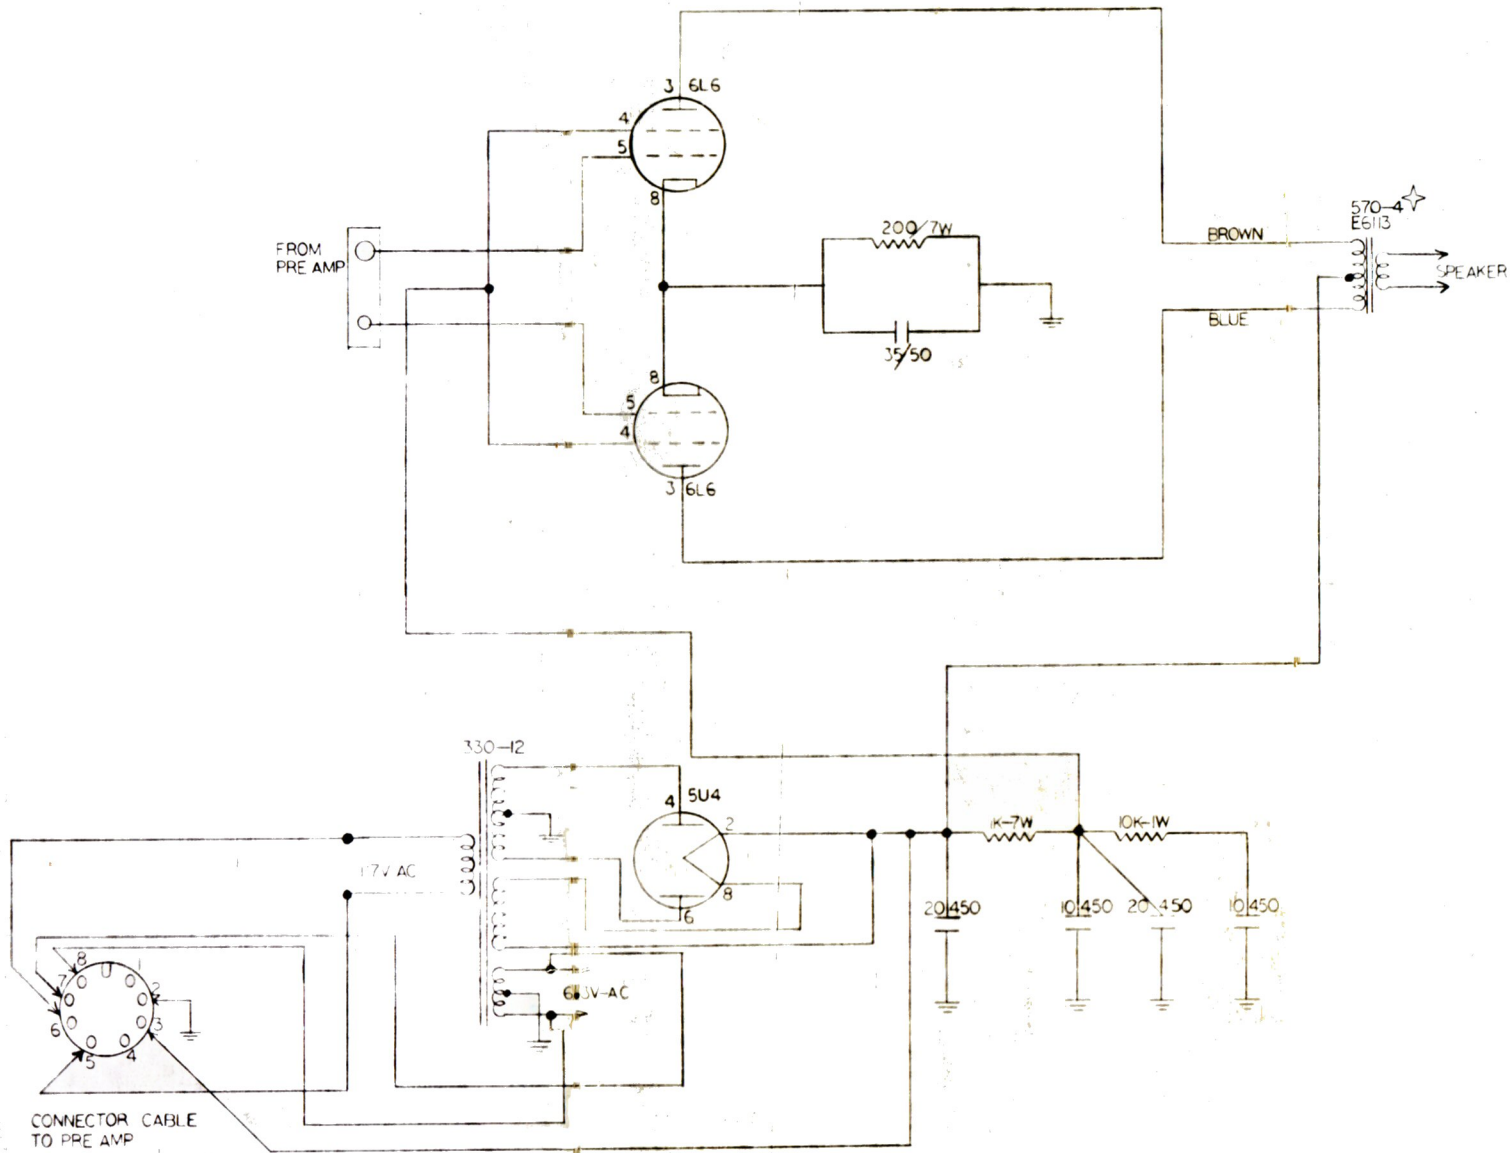

6160

The Fred Gretsch Co., Inc.  
60 Broadway  
Brooklyn N. Y. 11211

 AMPLIFIERS
CHASSIS NO. 6499VR
MODEL NO.

- ✧
- A. USE 570-4 WITH SINGLE 8 OHM SPEAKER
- B. USE E613 WITH TWO 8 OHM SPEAKERS

POWER PACK	6435-4
CHASSIS	6435-8
MODEL NO.	