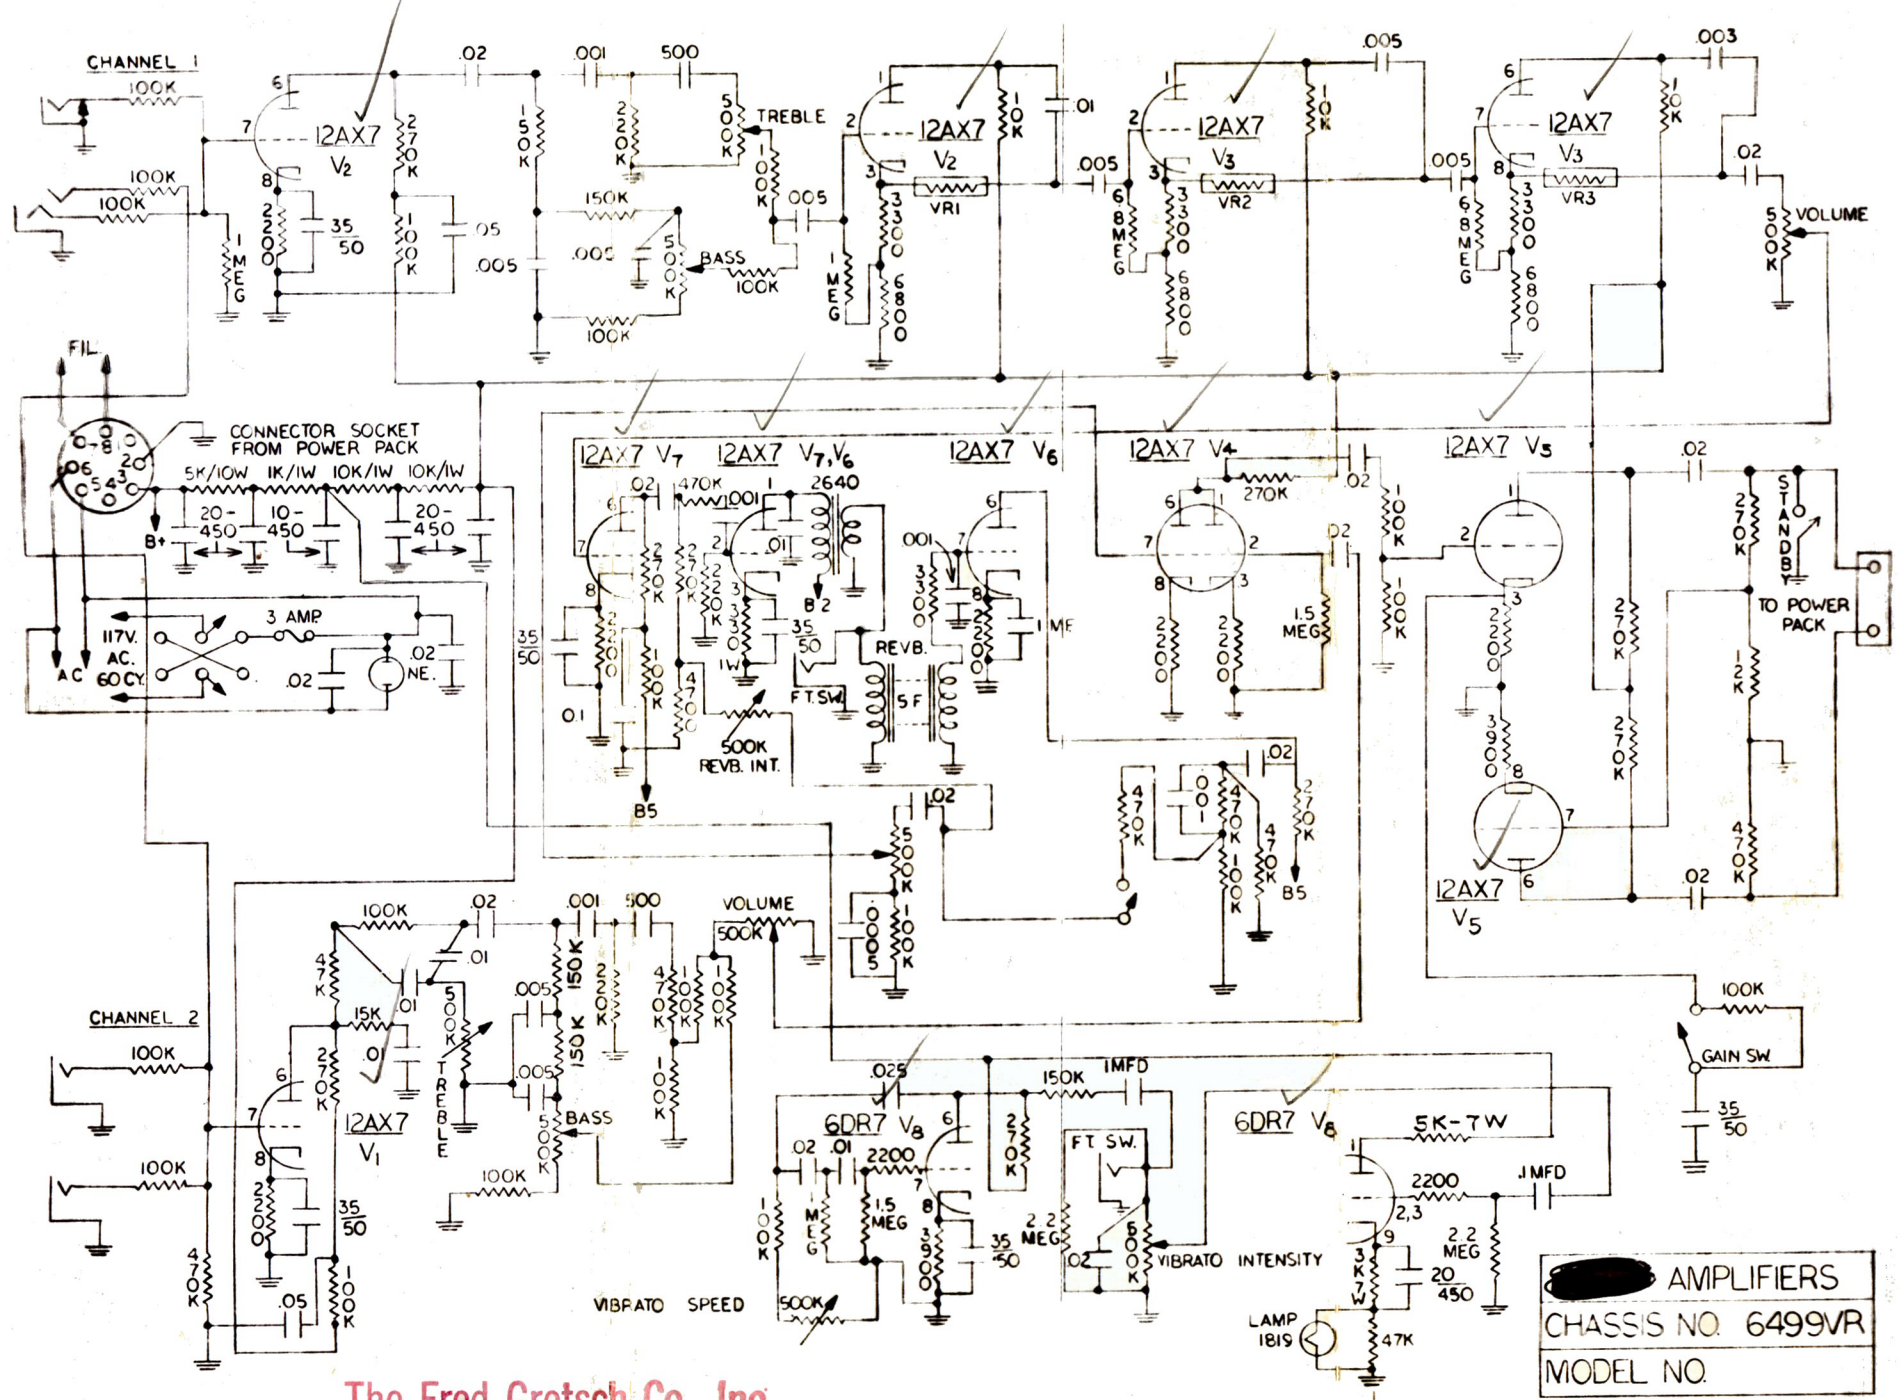

6160

The Fred Gretsch Co., Inc.  
60 Broadway  
Brooklyn N. Y. 11211

 AMPLIFIERS
CHASSIS NO. 6499VR
MODEL NO.

- ✧
- A. USE 570-4 WITH SINGLE 8 OHM SPEAKER
- B. USE E613 WITH TWO 8 OHM SPEAKERS

POWER PACK	6435-4
CHASSIS	6435-8
MODEL NO.	