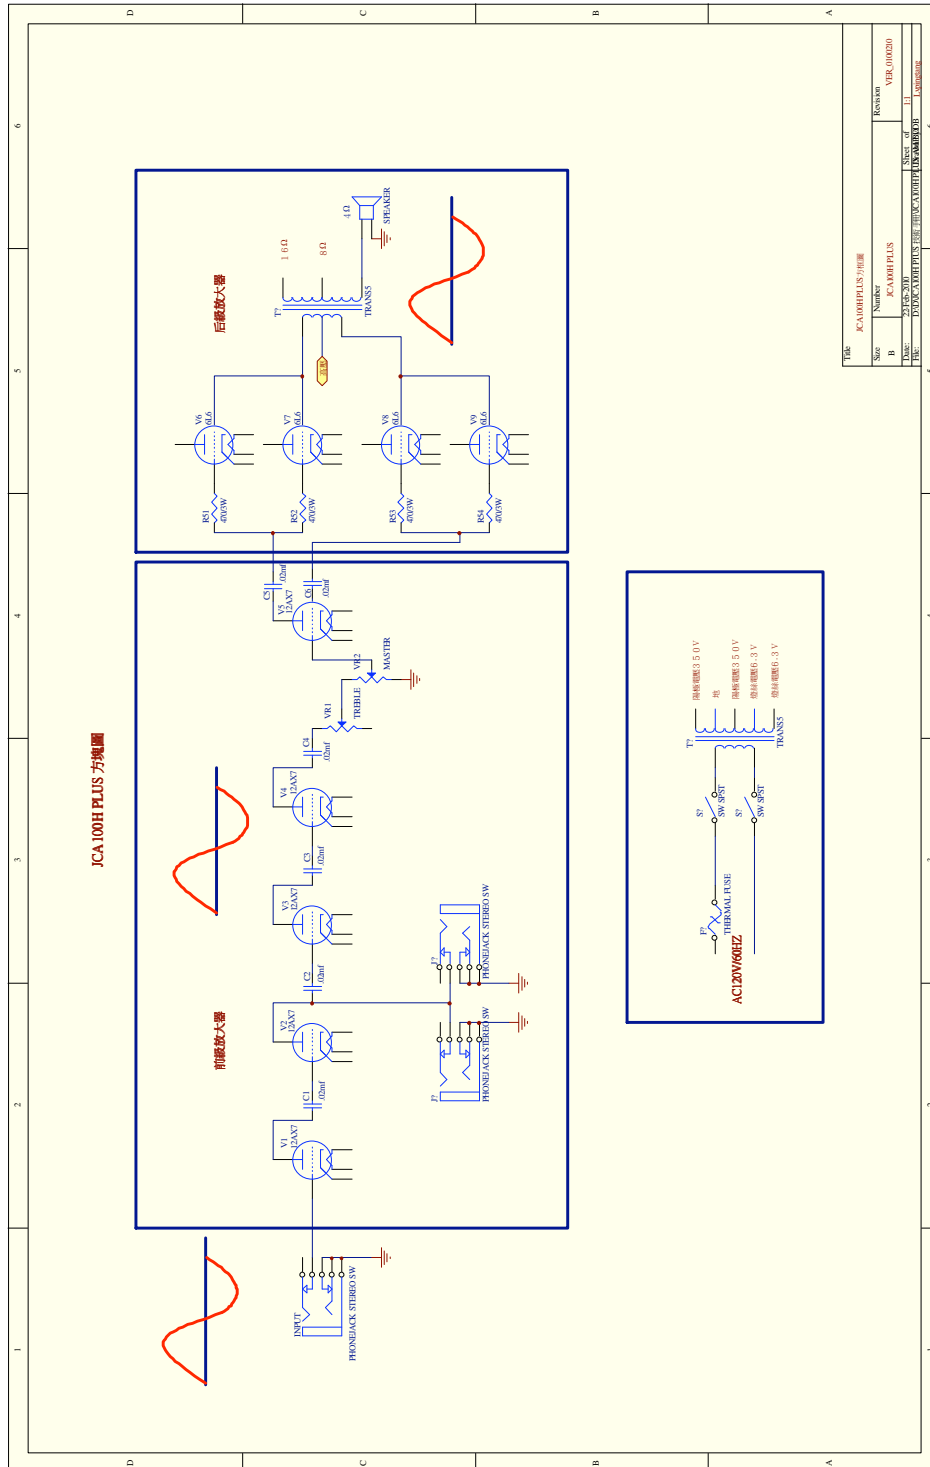

JCA100HDM Schematic – includes bias settings

Title		KA100HDM	
Size	Number	Revision	Revision
A4	KA100HDM.PRE	VER_0106212	
Date: 05/06/2010		Sheet	11
File: D:\PROJECTS\KA100HDM\KA100HDM.PRE		Scale	1:1
Proj: SUBSHEET\KA100HDM\KA100HDM.PRE		Author	LEONARD