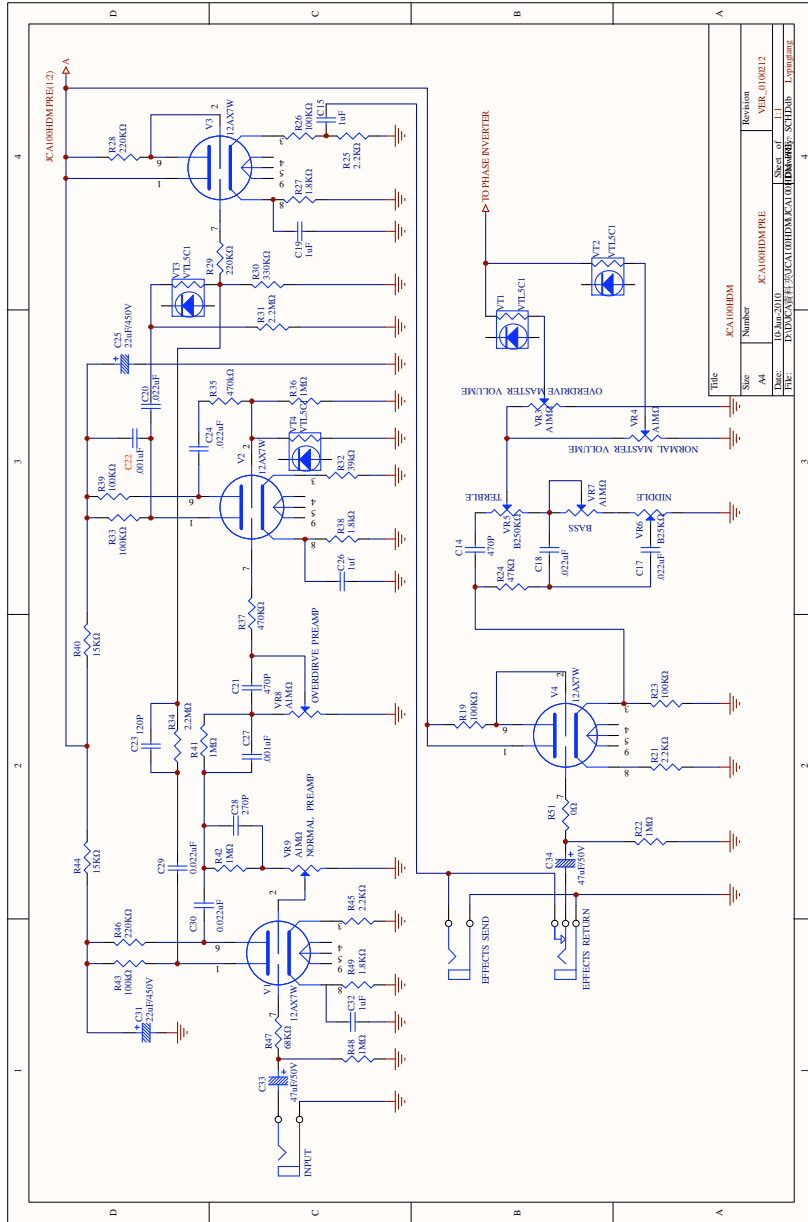

JCA100HDM Schematic – includes bias settings

Title		KA100HDM	
Size	Number	Revision	Revision
A4	KA100HDM.PRE	VER_0106212	
Date: 05/06/2010		Sheet	11
File: D:\PROJECTS\KA100HDM\KA100HDM.PRE		Scale	1:1
Proj: SUBSHEET\KA100HDM\KA100HDM.PRE		Author	LEONARD