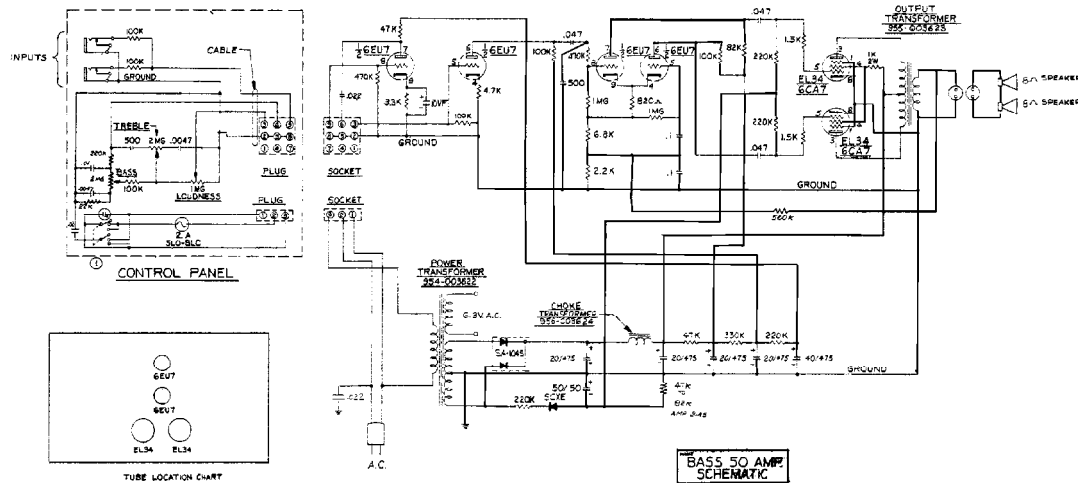

BASS 50

Kalamazoo/Gibson

TUBE LOCATION CHART
KALAMAZOO BASS AMP.

TUBE LOCATION CHART

BASS 50 AMP SCHEMATIC