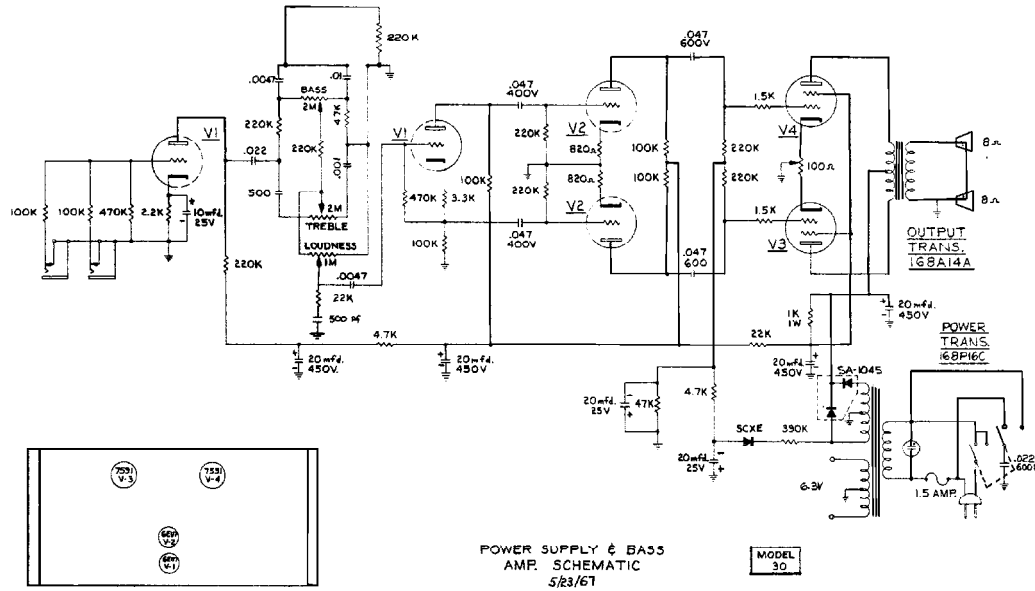

BASS 50

Kalamazoo/Gibson

TUBE LOCATION CHART
KALAMAZOO BASS AMP.

TUBE LOCATION CHART

BASS 50 AMP SCHEMATIC