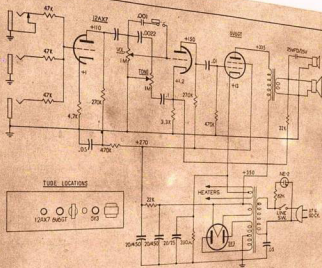

TUBE LOCATIONS

MODEL 118
INSTRUMENT AMPLIFIER

117 VOLTS 60 CYCLES 45 WATTS

MAGNA ELECTRONICS CO.
TORRANCE, CALIF.

PART NO 8462

TUBE LOCATIONS

MODEL 118
 INSTRUMENT AMPLIFIER
 117 VOLTS 60 CYCLES 45 WATTS
 MAGNA ELECTRONICS CO.
 TORRANCE, CALIF.