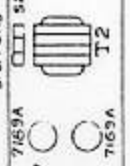

7189A
7185A

12 DW7 / 7247

12 AU7

7025

WIRE COLOR CHART

A	RED
B	WHITE
C	BLACK
D	YELLOW
E	GREEN
F	ORANGE
G	WHITE
H	VIOLET
I	BLUE
J	BROWN

PI-SI KEY

1	3
2	5
3	7
4	9

AMPLIFIER CHASSIS

66-3097

POWER SUPPLY CHASSIS

SPEAKERS

EXTERNAL SPKR.

SI CONTROL SWITCH

21A STAND BY

21B AC POWER

SAC HUM BALANCE

1641302

EXURY LINE

REVERSE SWITCH

500K VIBRATO SPEED