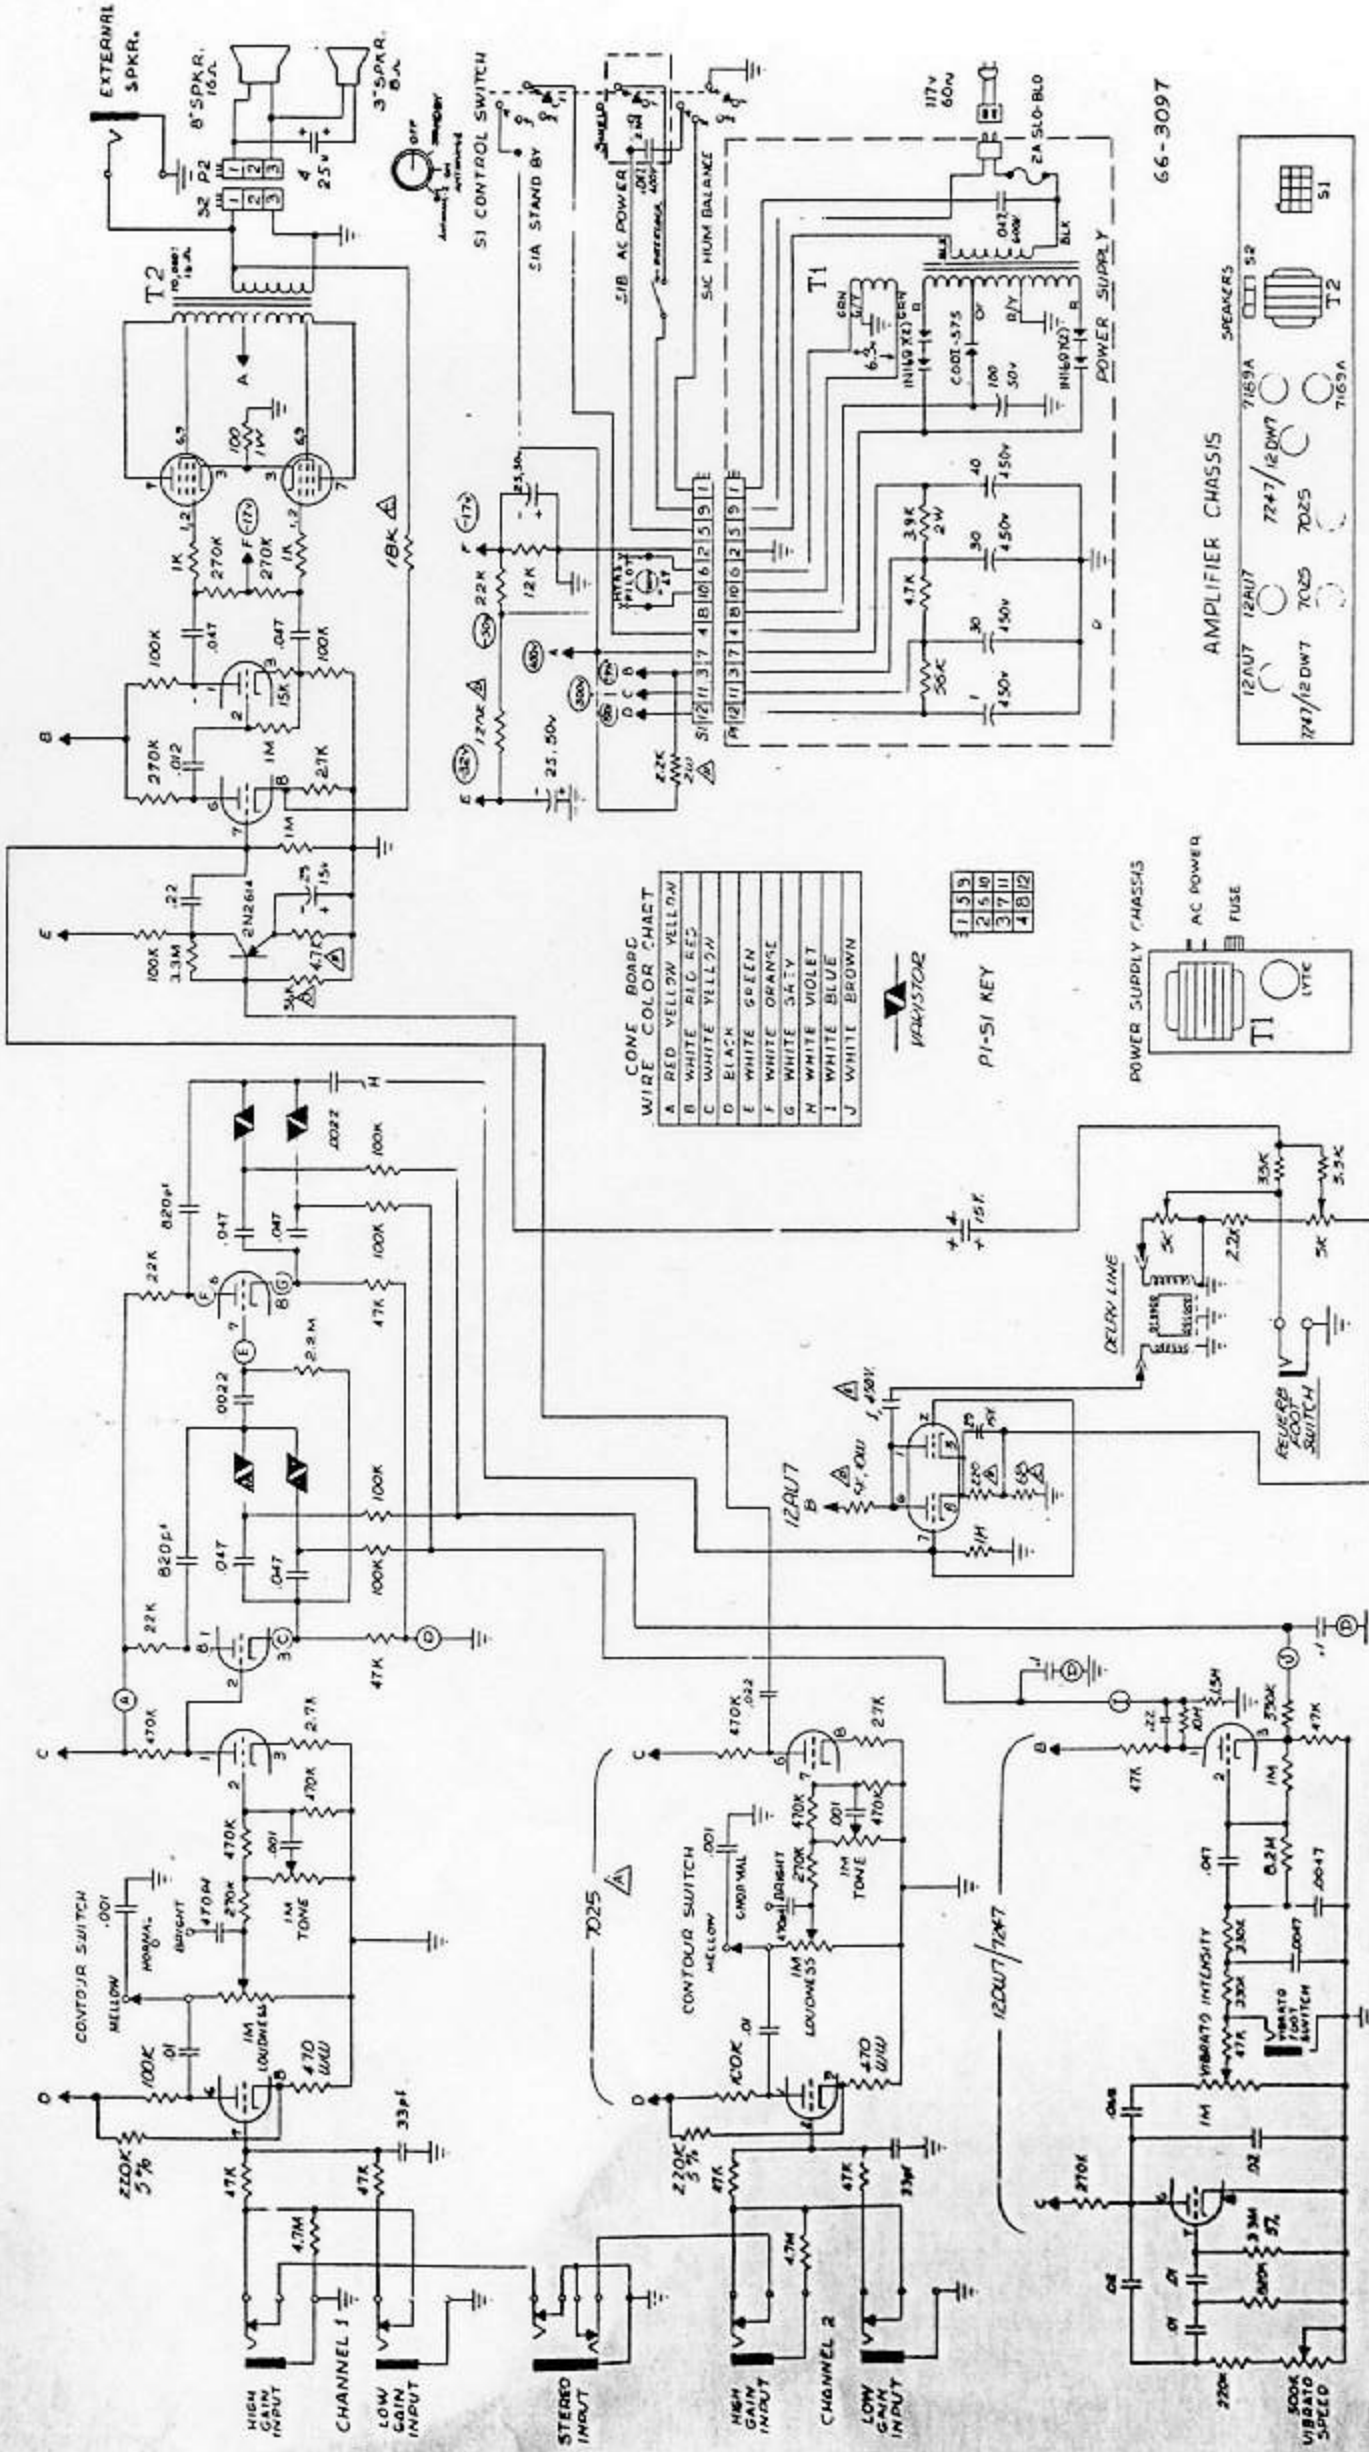

7189A
7185A

12 DW7 / 7247

12 AU7

7025

WIRE COLOR CHART

A	RED
B	WHITE
C	BLACK
D	YELLOW
E	GREEN
F	ORANGE
G	WHITE
H	VIOLET
I	BLUE
J	BROWN

PI-SI KEY

1	3
2	5
3	7
4	9

AMPLIFIER CHASSIS

66-3097

POWER SUPPLY CHASSIS

SPEAKERS

EXTERNAL SPKR.

SI CONTROL SWITCH

21A STAND BY

21B AC POWER

SAC HUM BALANCE

1641302

EXURY LINE

REVERSE SWITCH

500K VIBRATO SPEED