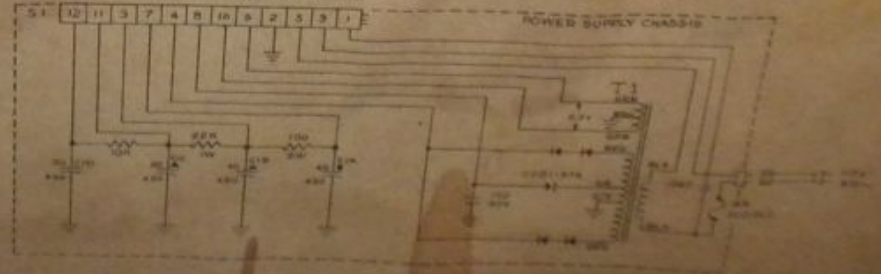

12AX7

12AU7

7189A

7189A

T2

8000:16Ω

POWER SUPPLY CHASSIS

AMPLIFIER CHASSIS

PI-51 KEY

1	5	9
2	6	10
3	7	11
4	8	12

66-3004