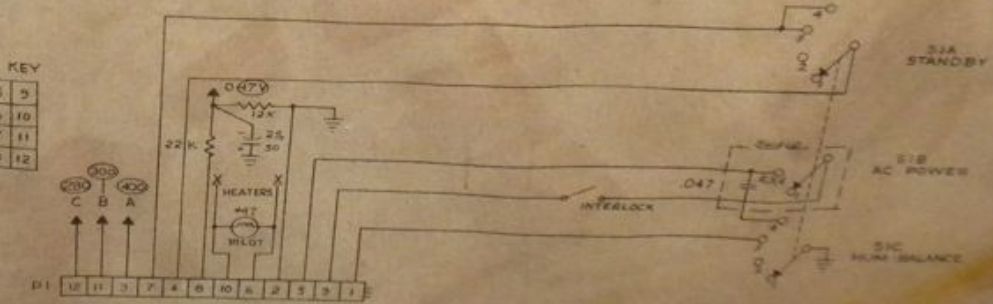

12AX7

12AU7

7189A

7189A

T2

8000:16Ω

POWER SUPPLY CHASSIS

AMPLIFIER CHASSIS

PI-51 KEY

1	5	9
2	6	10
3	7	11
4	8	12

66-3004