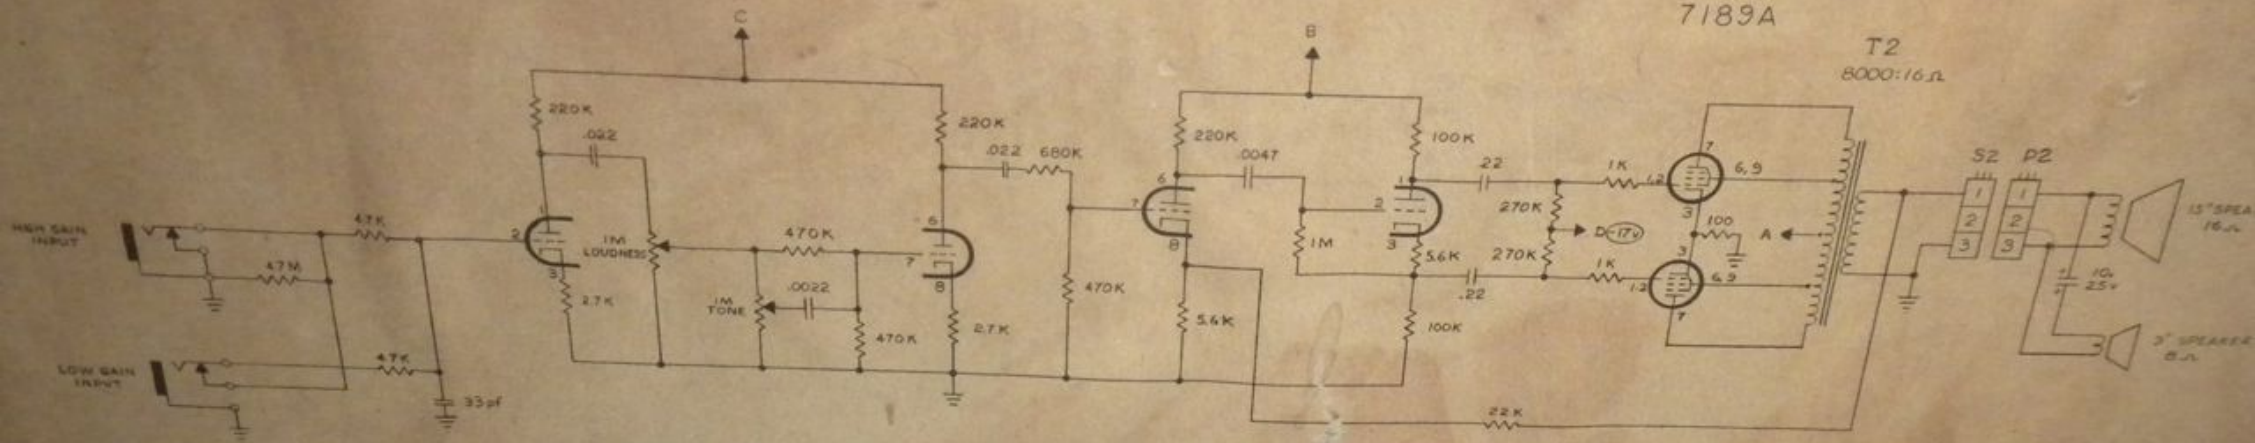

12AX7

12AU7

7189A

7189A

T2

8000:16Ω

POWER SUPPLY CHASSIS

AMPLIFIER CHASSIS

PI-51 KEY

1	5	9
2	6	10
3	7	11
4	8	12

66-3004