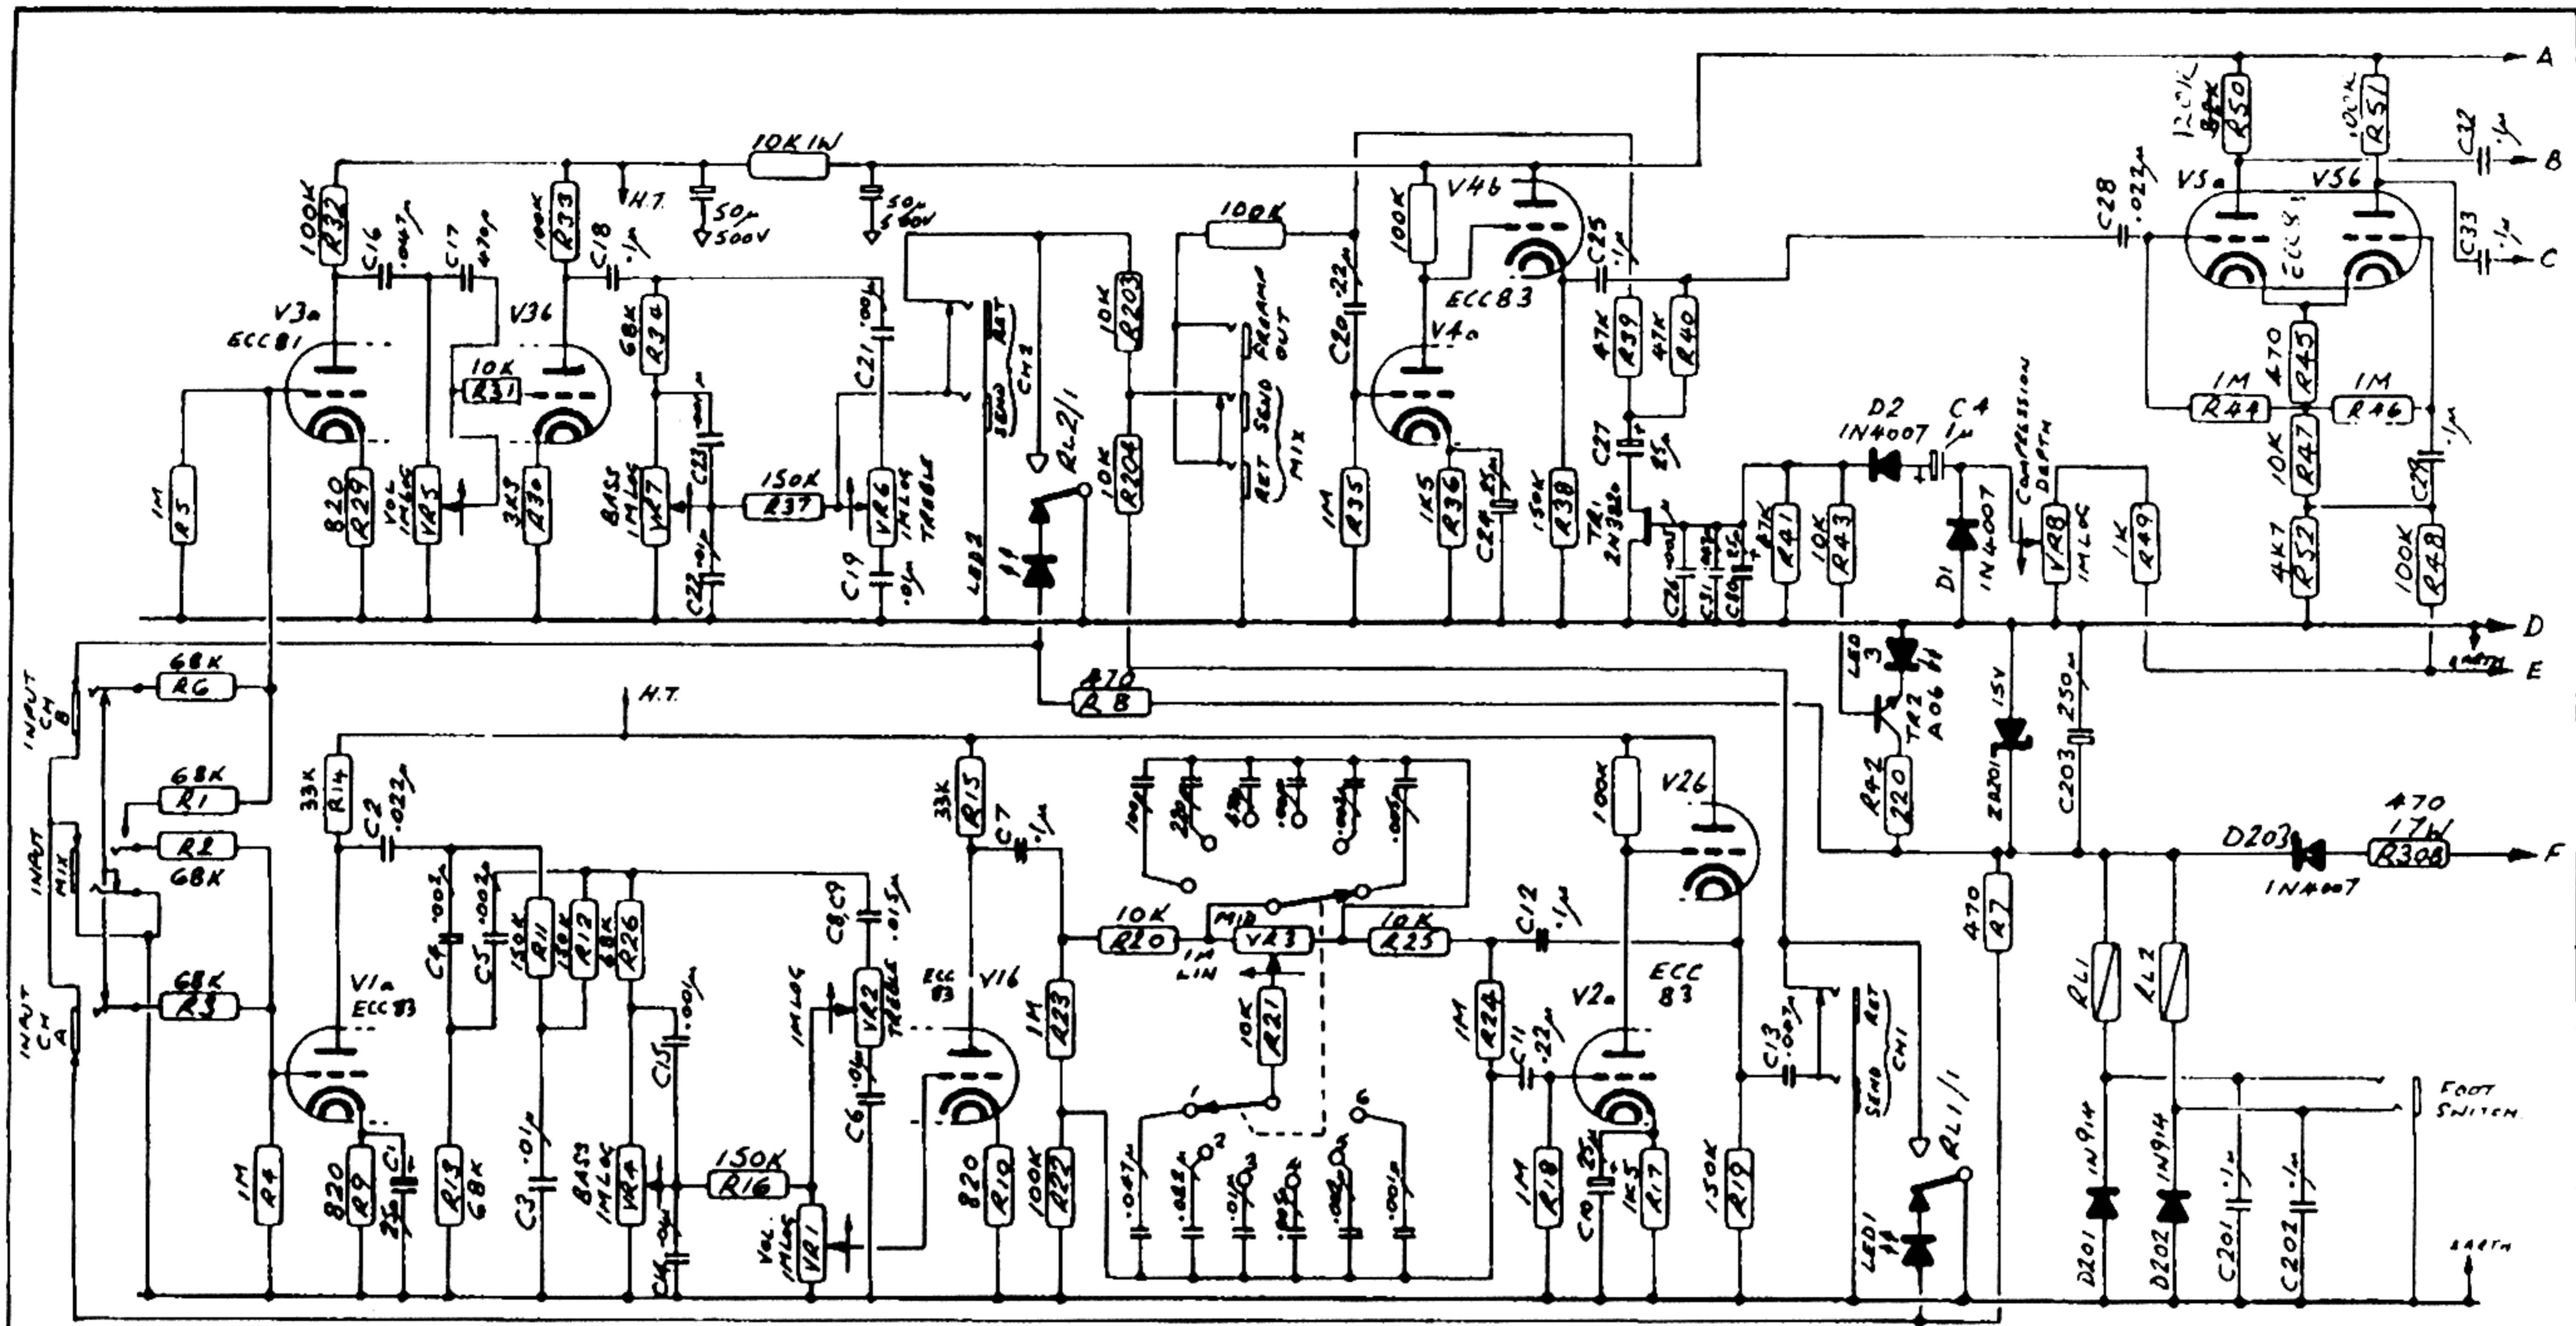

Marshall JCM 800 Series Model 2001 375W BASS AMP - PREAMP CIRCUIT DIAGRAM.

Marshall JCM 800 Series Model 2001 375W BASS AMP — PREAMP CIRCUIT DIAGRAM.

1	16-4-81	SG
2	30-6-86	RS

© Tri-Mark  
 PRODUCTS LTD  
 BLITCHLEY  
 ENGLAND

Marshall JCM 800 Series Model 2001 375W BASS AMP — POWER CIRCUIT DIAGRAM

1	16-4-81	SG
2	25-9-81	SG
3	30-6-96	RS

T.M. HALLINAN  
 PRODUCTIONS LTD  
 BIRD CROFT  
 ENGLAND