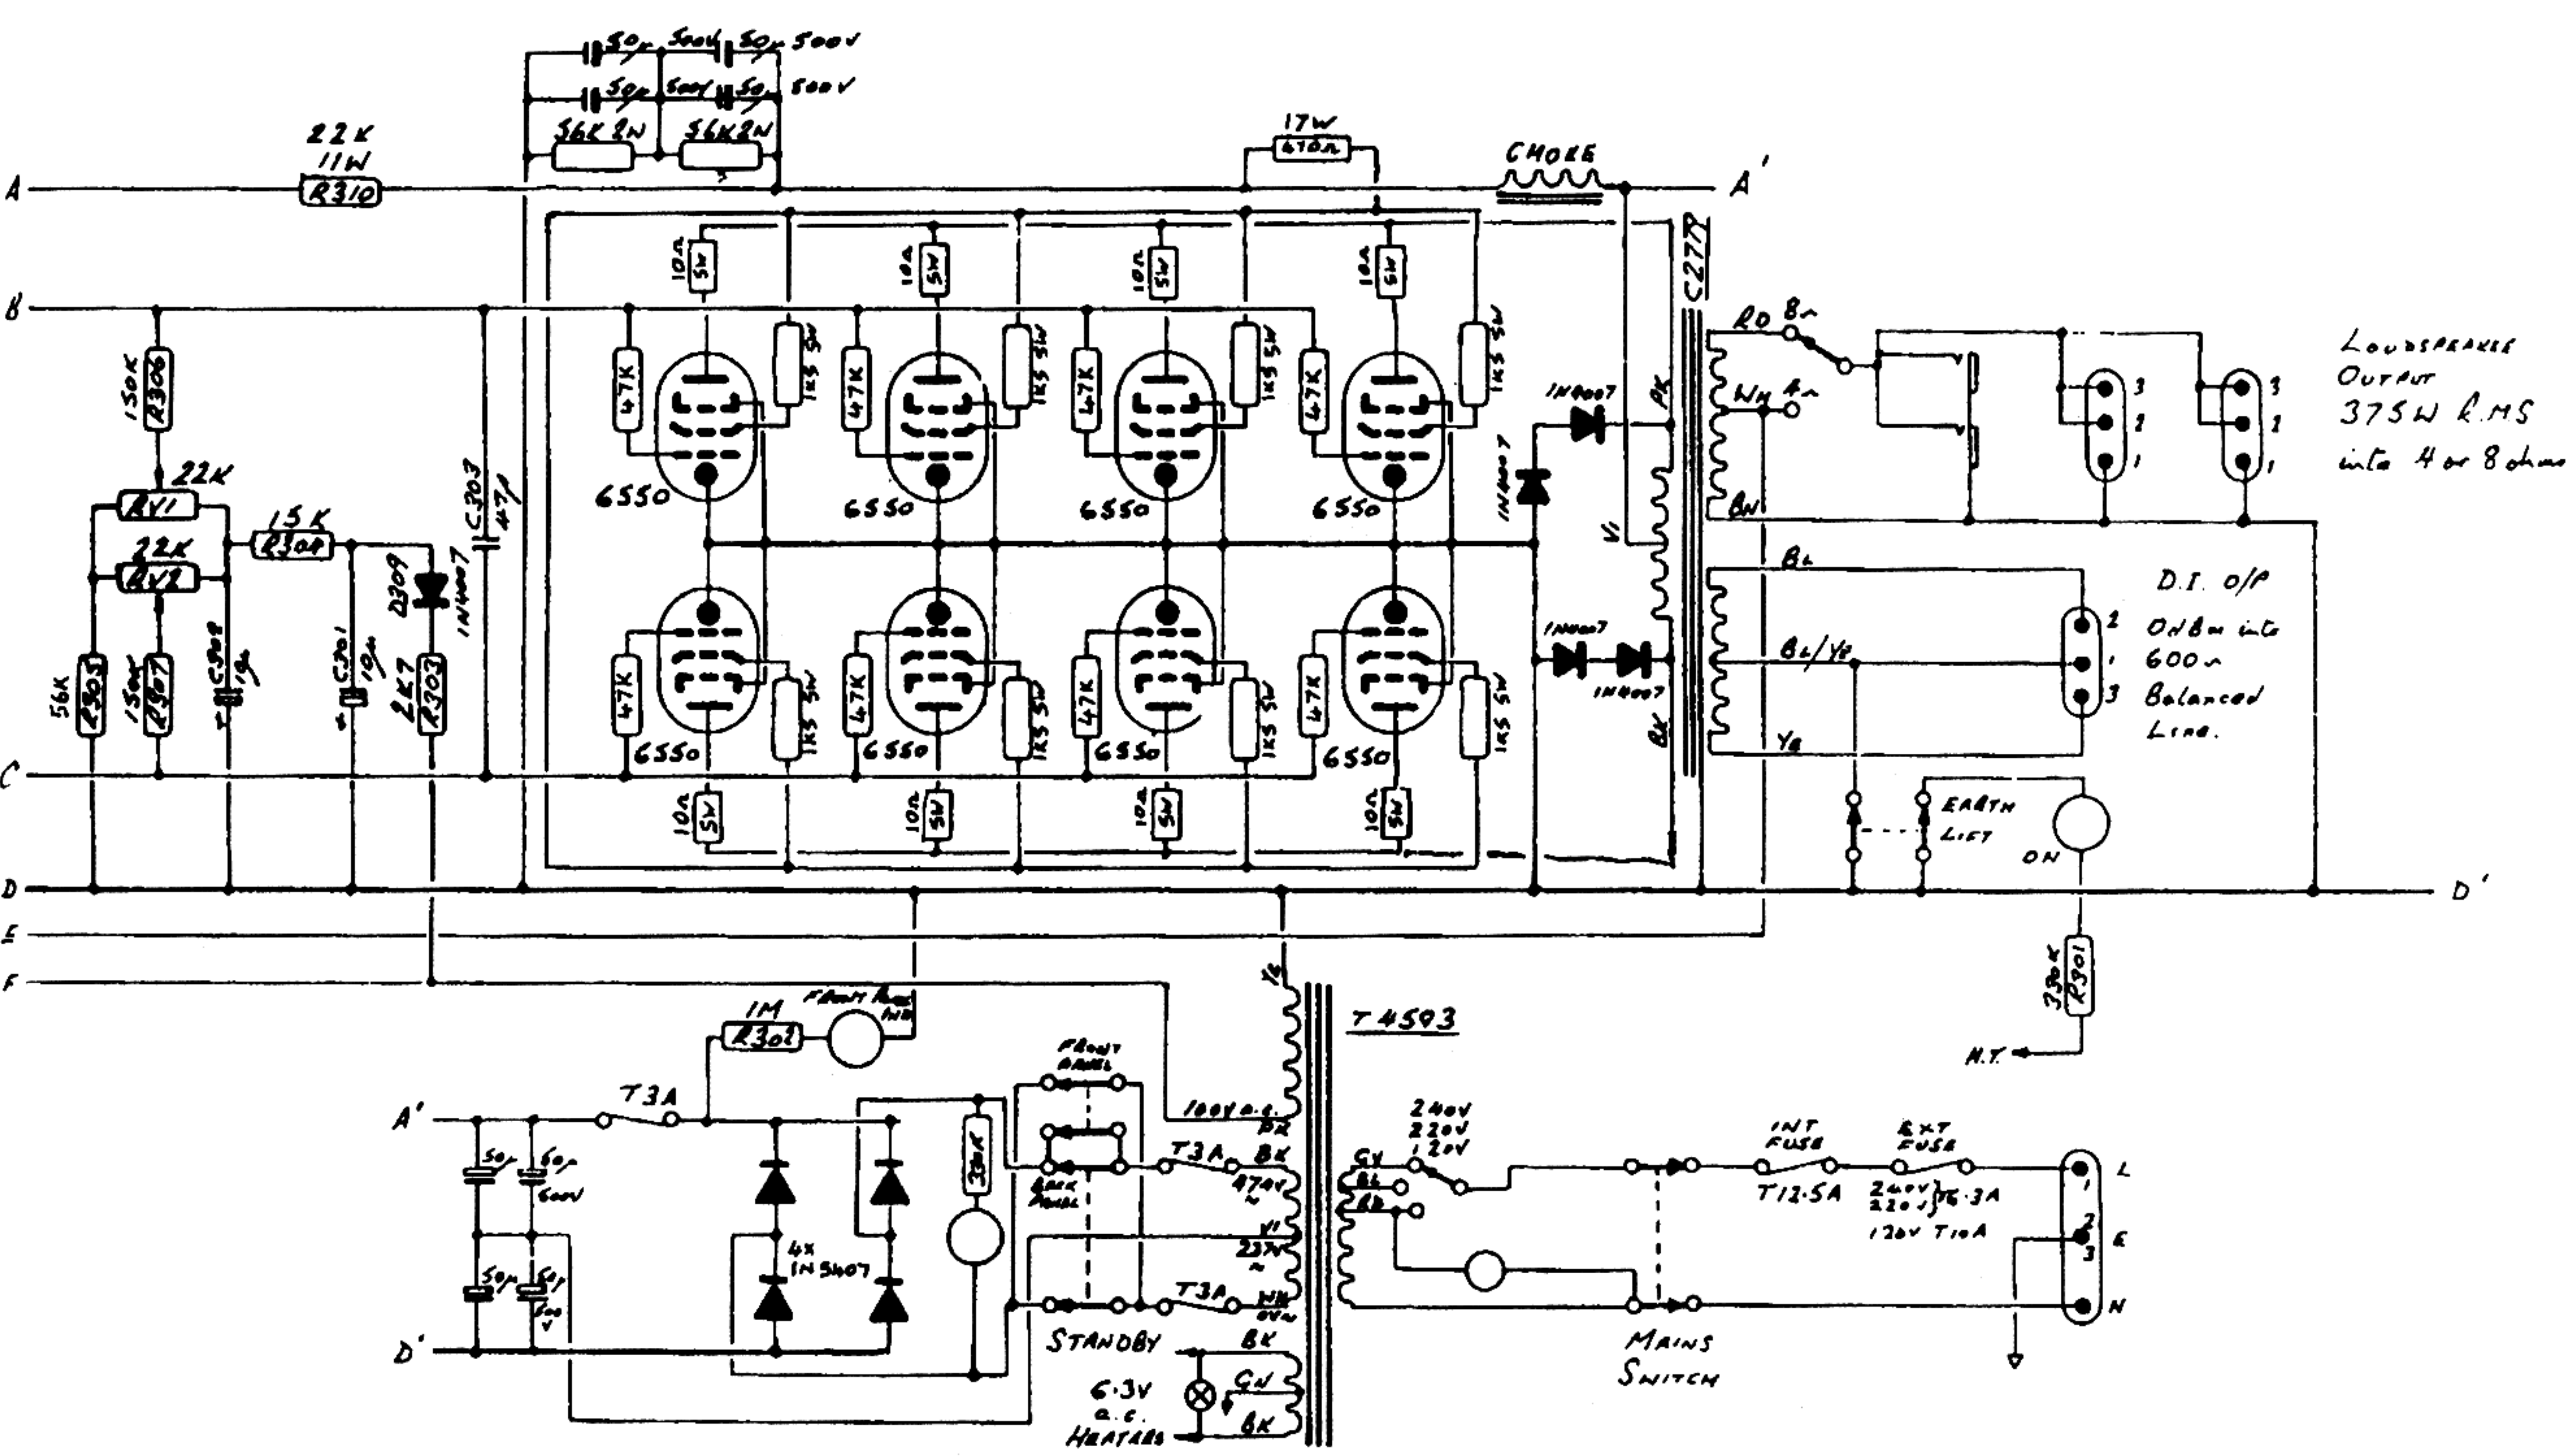

Marshall JCM 800 Series Model 2001 375W BASS AMP - PREAMP CIRCUIT DIAGRAM.

Marshall JCM 800 Series Model 2001 375W BASS AMP — PREAMP CIRCUIT DIAGRAM.

1	16-4-81	SG
2	30-6-86	RS

© Tri-Mark  
 PRODUCTS LTD  
 BLITCHLEY  
 ENGLAND

Marshall JCM 800 Series Model 2001 375W BASS AMP — POWER CIRCUIT DIAGRAM

1	16-4-81	SG
2	25-9-81	SG
3	30-6-96	RS

T.M. HALLINAN  
 PRODUCTIONS LTD  
 BIRD CROFT  
 ENGLAND