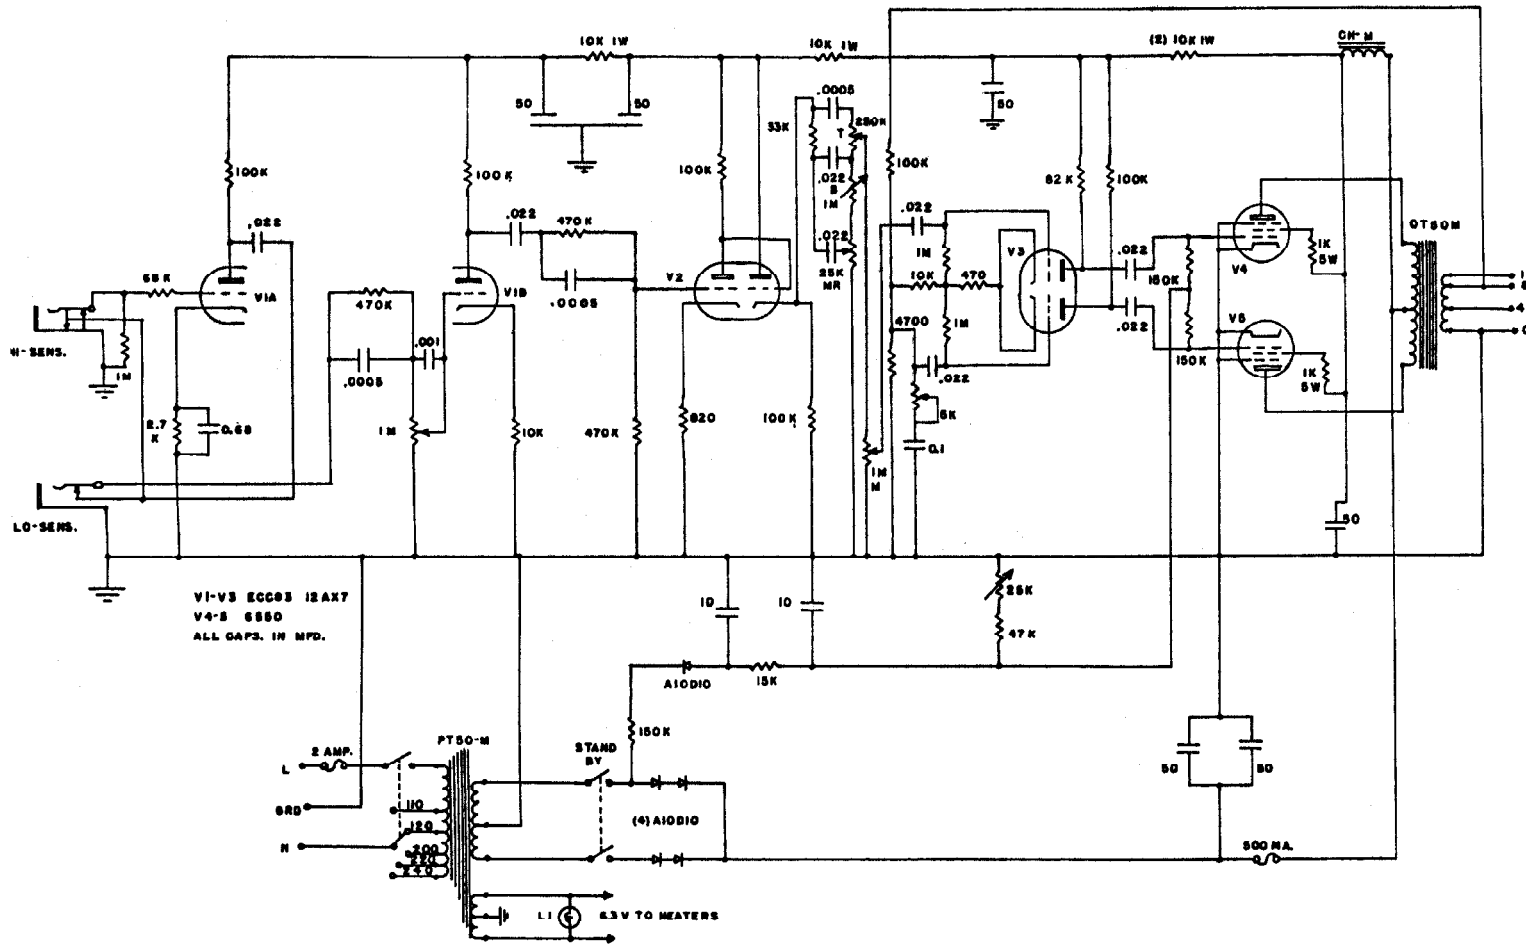

50w MASTER VOL (MODEL 2204) REV

Marshall

50 W MASTER VOLUME	
MODEL NO. 2204	
2/26/76	
JIN MARSHALL PRODUCTS LTD.	
SCALE:	

Unicord <small>A Division of G&L Thermal Equipment 60 First Street, Wallingford, N.Y. 11580</small>
