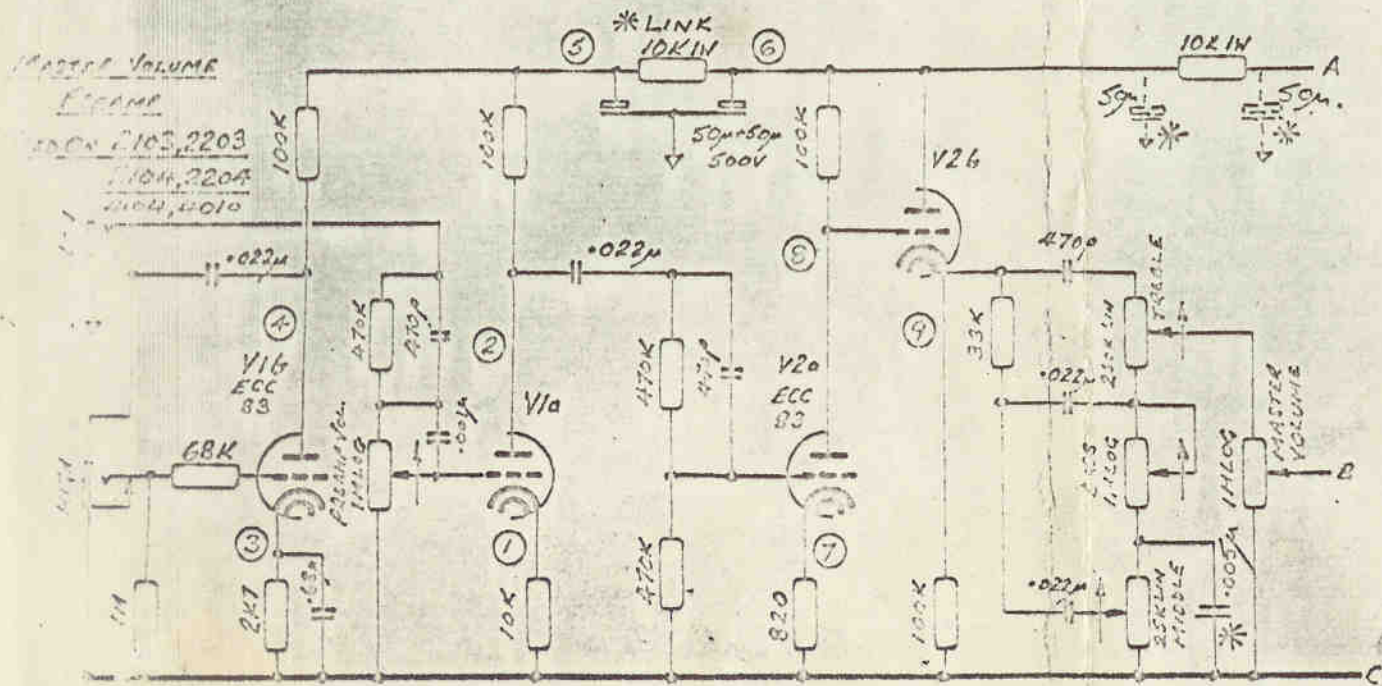

STANDARD LEAD
PREAMP
1950 ON 1987, 1959

No.	50W		100W	
	STANDARD	11V	STANDARD	11V
1	0.2V	2.4V	1V	2.6V
2	135V	230V	150V	250V
3	1.65V	1.6V	1.7V	1.75V
4	190V	192V	200V	210V
5	250V	256V	260V	280V
6	260V	264V	275V	290V
7	1V	0.9V	1.2V	1V
8	145V	150V	160V	165V
9	141V	152V	162V	161V
10	295V	300V	320V	330V
11	23V	23V	24V	24V
12	185V	190V	205V	220V
13	175V	180V	195V	210V
14	24V	24V	25V	25V
15	37.5V	37.5V	37.5V	37.5V
16	36.5V	36.5V	36.5V	36.5V
17	11V	11V	11V	11V

NOTE: ALL VOLTAGES ARE RIBBAGE ONLY

MASTER VOLUME
PREAMP
1950, 2103, 2203
1104, 3204
2104, 4010

* MODEL 4104, 4010 ONLY