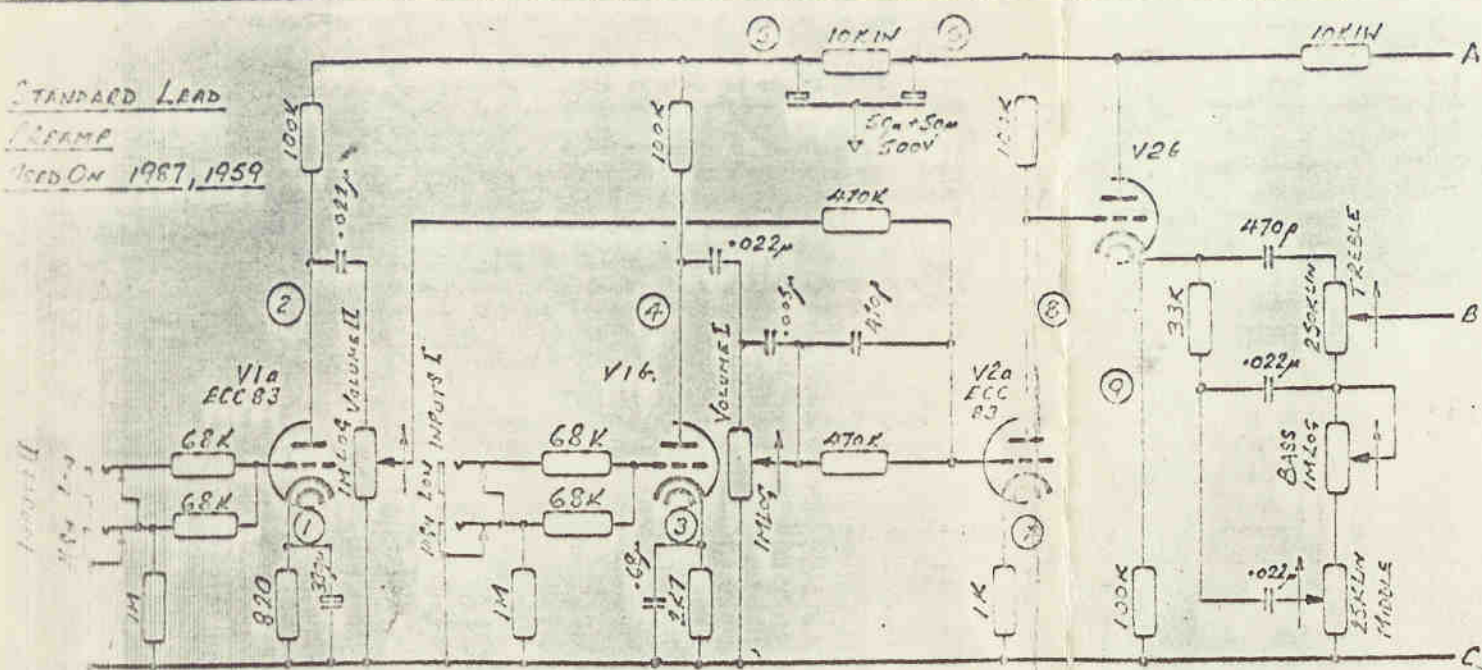

STANDARD LEAD
PREAMP
1950 ON 1987, 1959

No.	50W		100W	
	STANDARD	11V	STANDARD	11V
1	0.2V	2.4V	1V	2.6V
2	135V	230V	150V	250V
3	1.65V	1.6V	1.7V	1.75V
4	190V	192V	200V	210V
5	250V	256V	260V	280V
6	260V	264V	275V	290V
7	1V	0.9V	1.2V	1V
8	145V	150V	160V	165V
9	141V	152V	162V	161V
10	295V	300V	320V	330V
11	23V	23V	24V	24V
12	185V	190V	205V	220V
13	175V	180V	195V	210V
14	24V	24V	25V	25V
15	37.5V	37.5V	37.5V	37.5V
16	36.5V	36.5V	36.5V	36.5V
17	11V	11V	11V	11V

NOTE: ALL VOLTAGES ARE RIBBAGE ONLY

MASTER VOLUME
PREAMP
1950, 2103, 2203
1104, 3204
2104, 4010

* MODEL 4104, 4010 ONLY