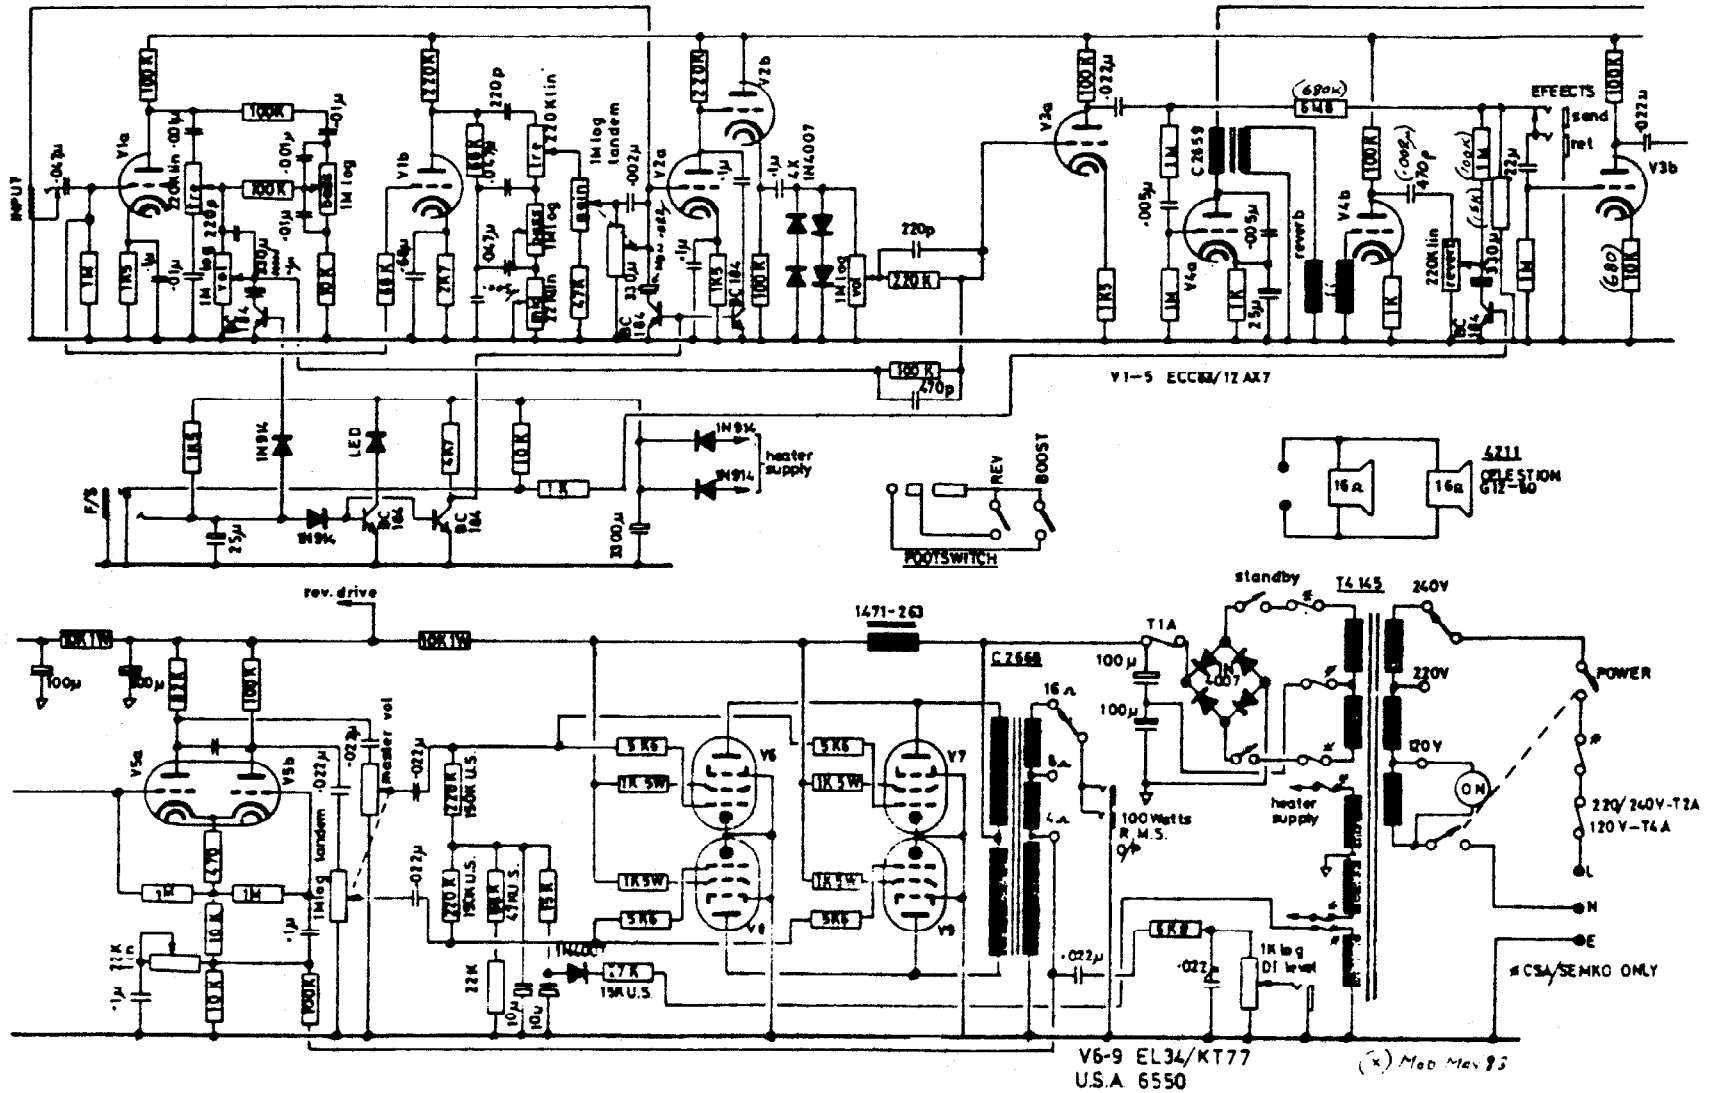

# REVERB (2210 HEAD/4211 COMBO)

# Marshall

MARSHALL 100 WATT SPLIT CHANNEL REVERB COMBO MODEL 4211 AMP HEAD MODEL 2210

iss1 15-9-82 S.G.