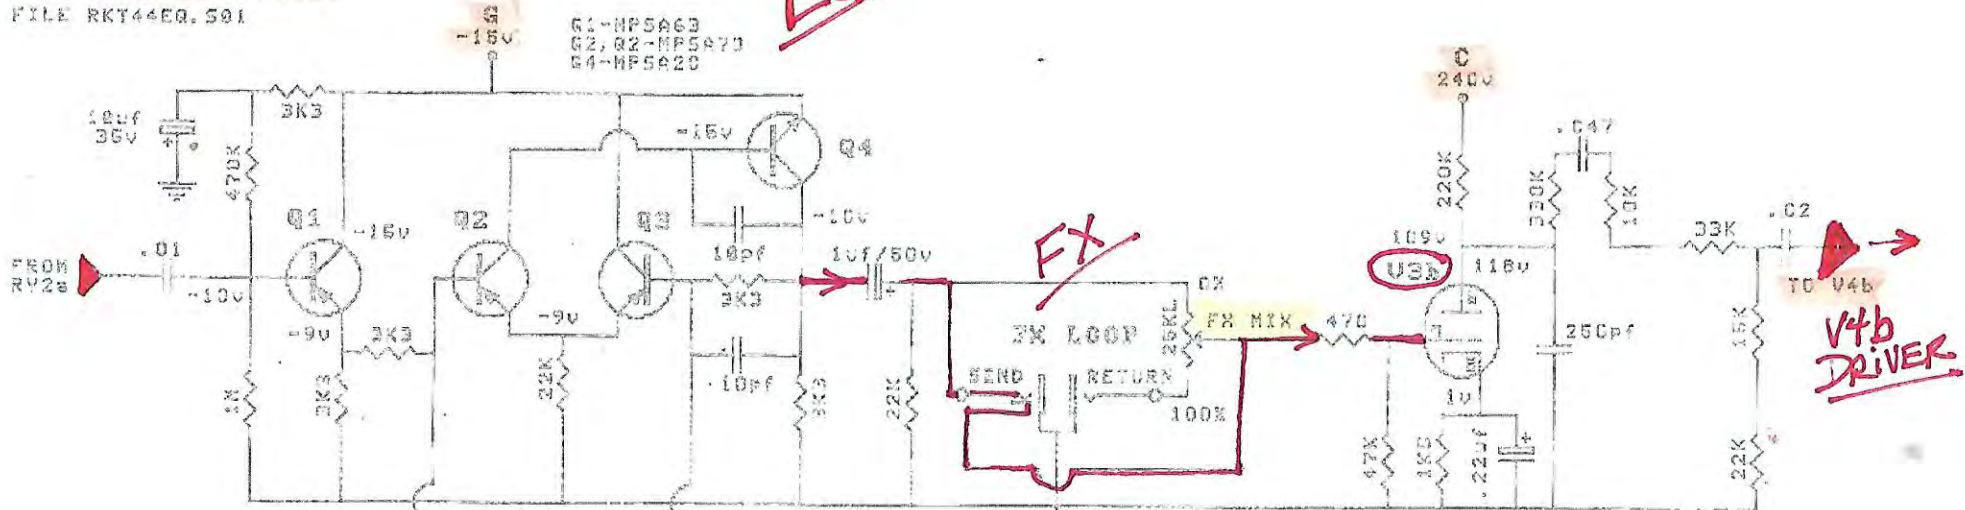

#3

MESA-BOOGIE ROCKET #4

EQ/FX/REC CIRCUITS

FILE RKT44EQ.501

EQ

CONTOUR

CONTOUR FILTERS

RECORDING CIRCUIT