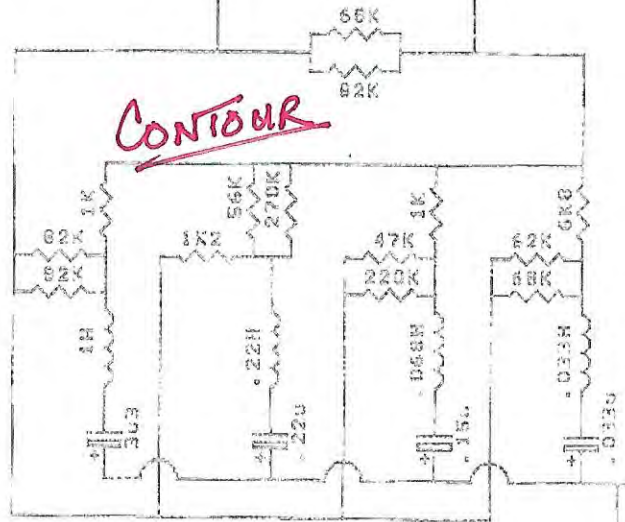

#3

MESA-BOOGIE ROCKET #4

EQ/FX/REC CIRCUITS

FILE RKT44EQ.501

EQ

CONTOUR

CONTOUR FILTERS

RECORDING CIRCUIT