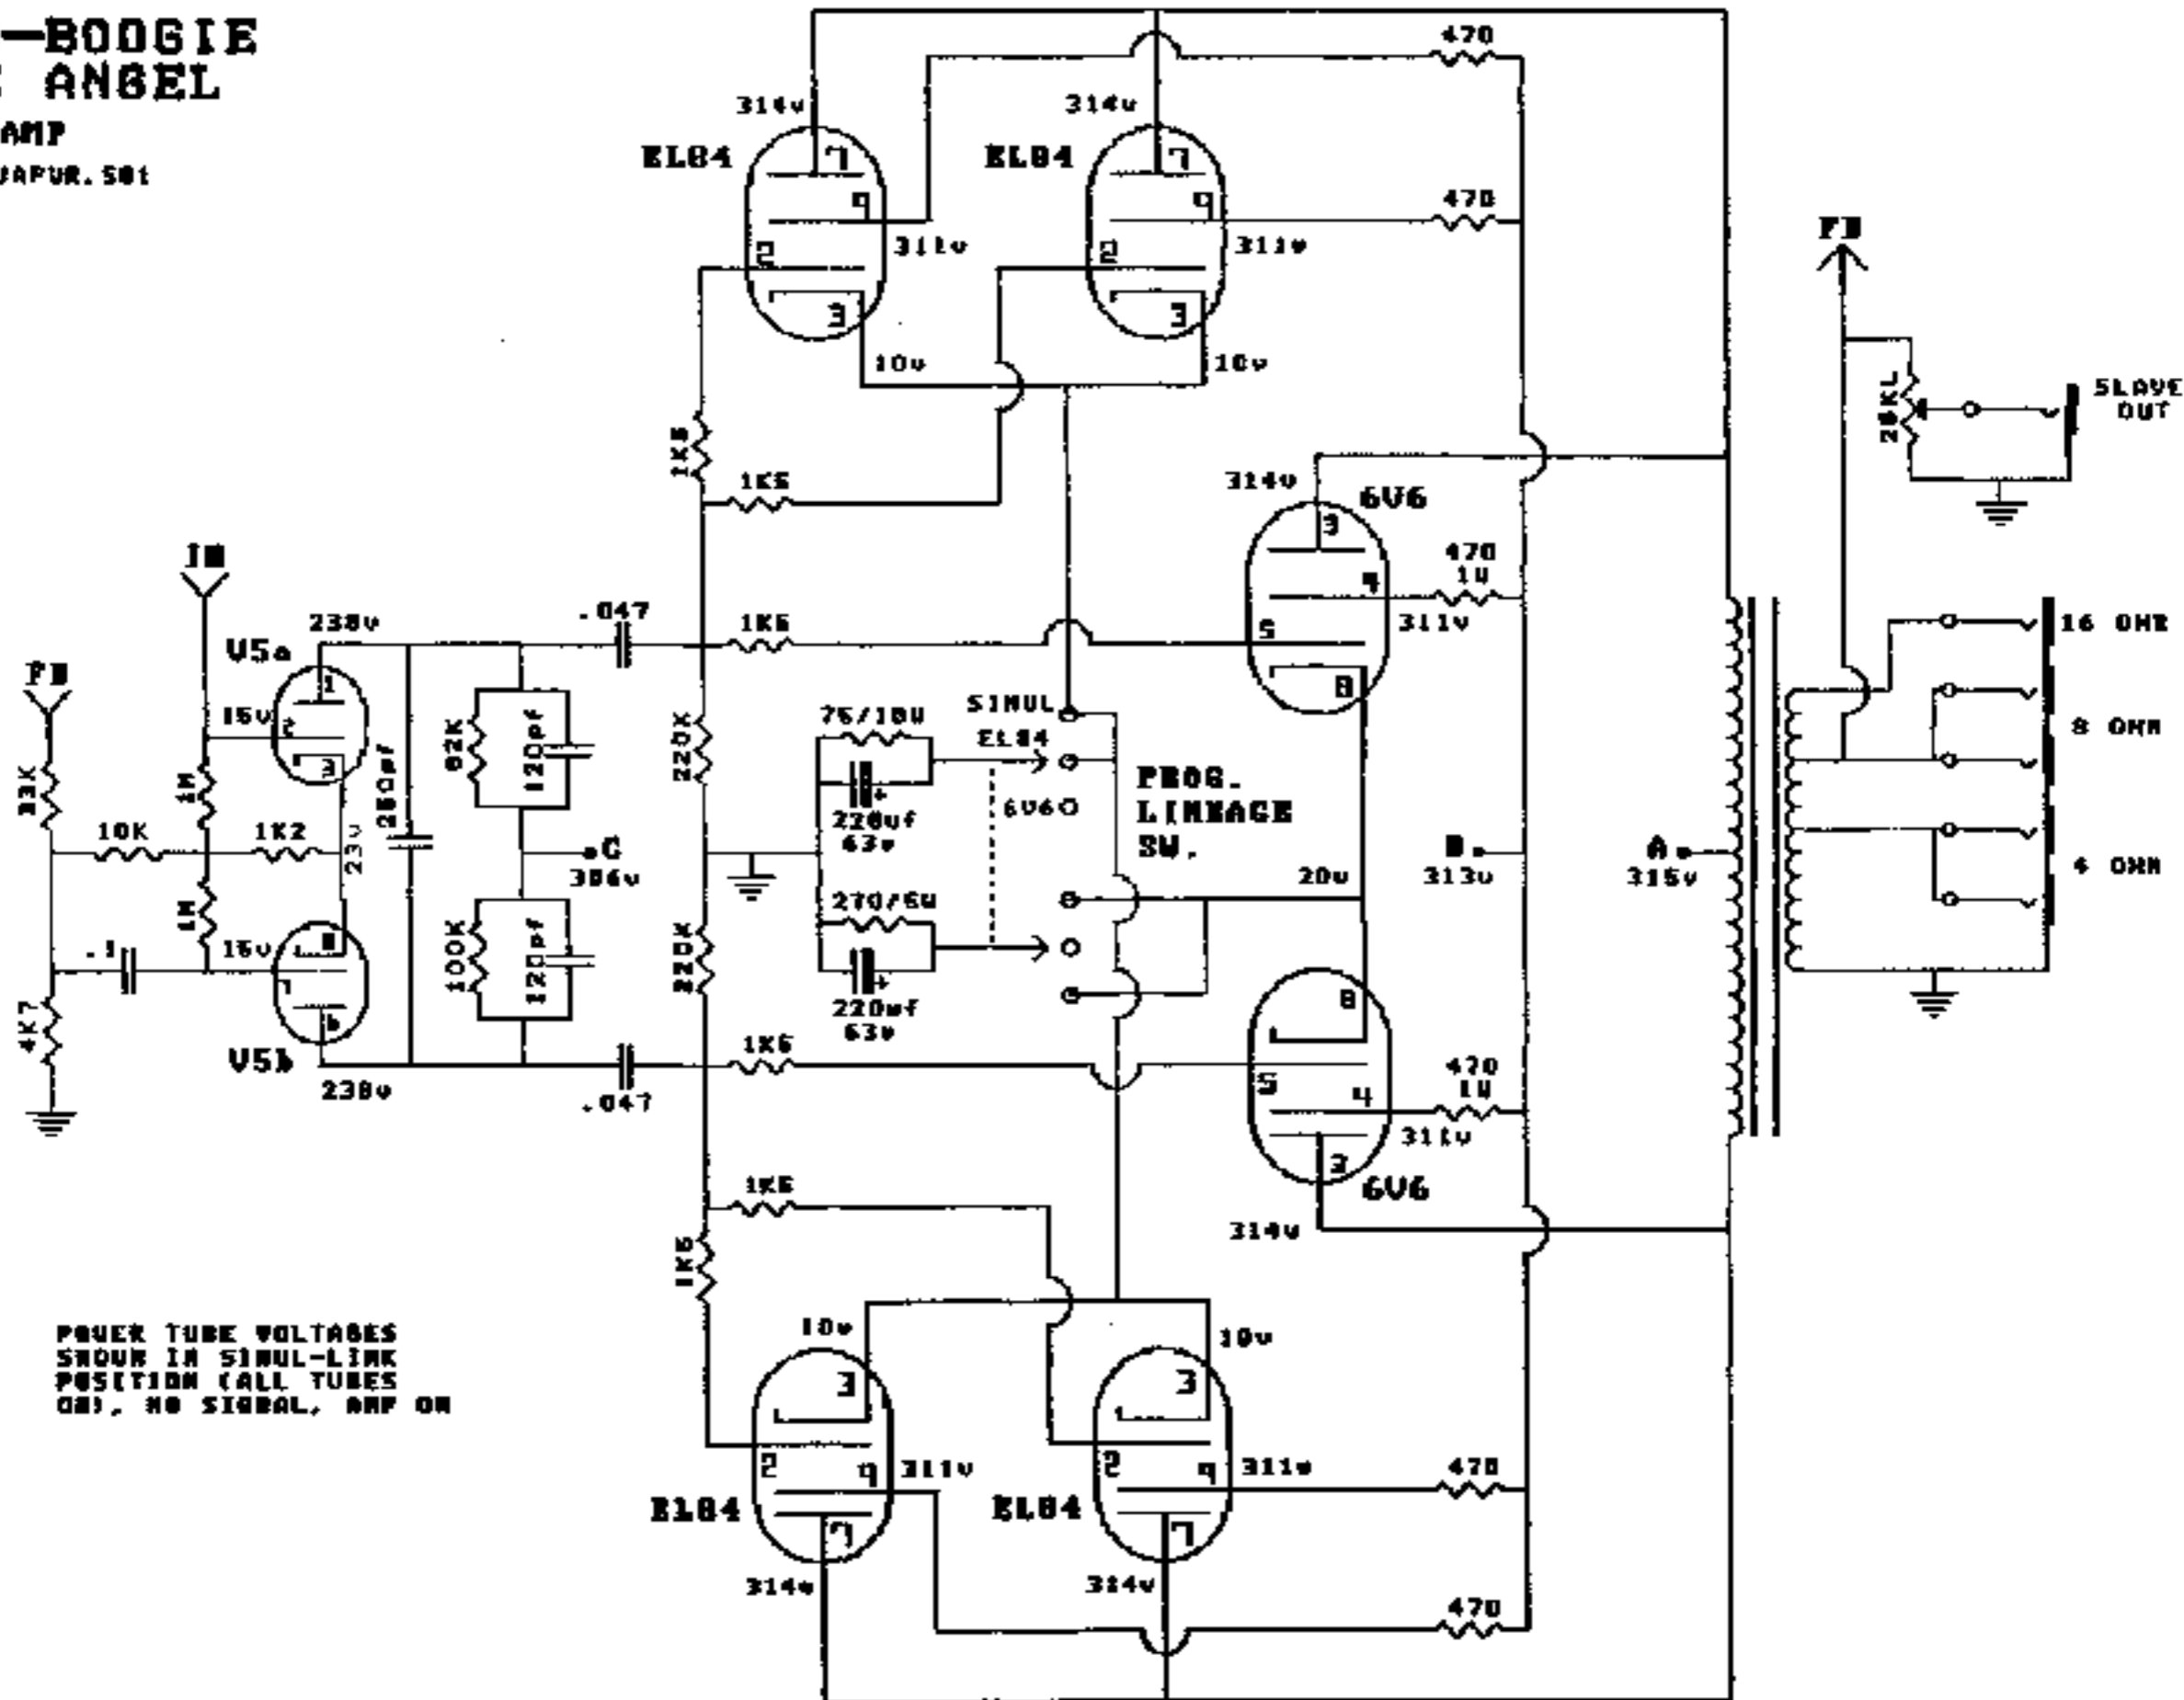

MESA-BOOGIE BLUE ANGEL

POWER AMP

FILE BLUAPUR.501

POWER TUBE VOLTAGES
SHOWN IN SIMUL-LINK
POSITION (ALL TUBES
ON), NO SIGNAL, AMP ON

MESA-BOOGIE BLUE ANGEL

POWER SUPPLIES

FILE BLNASUPP-501