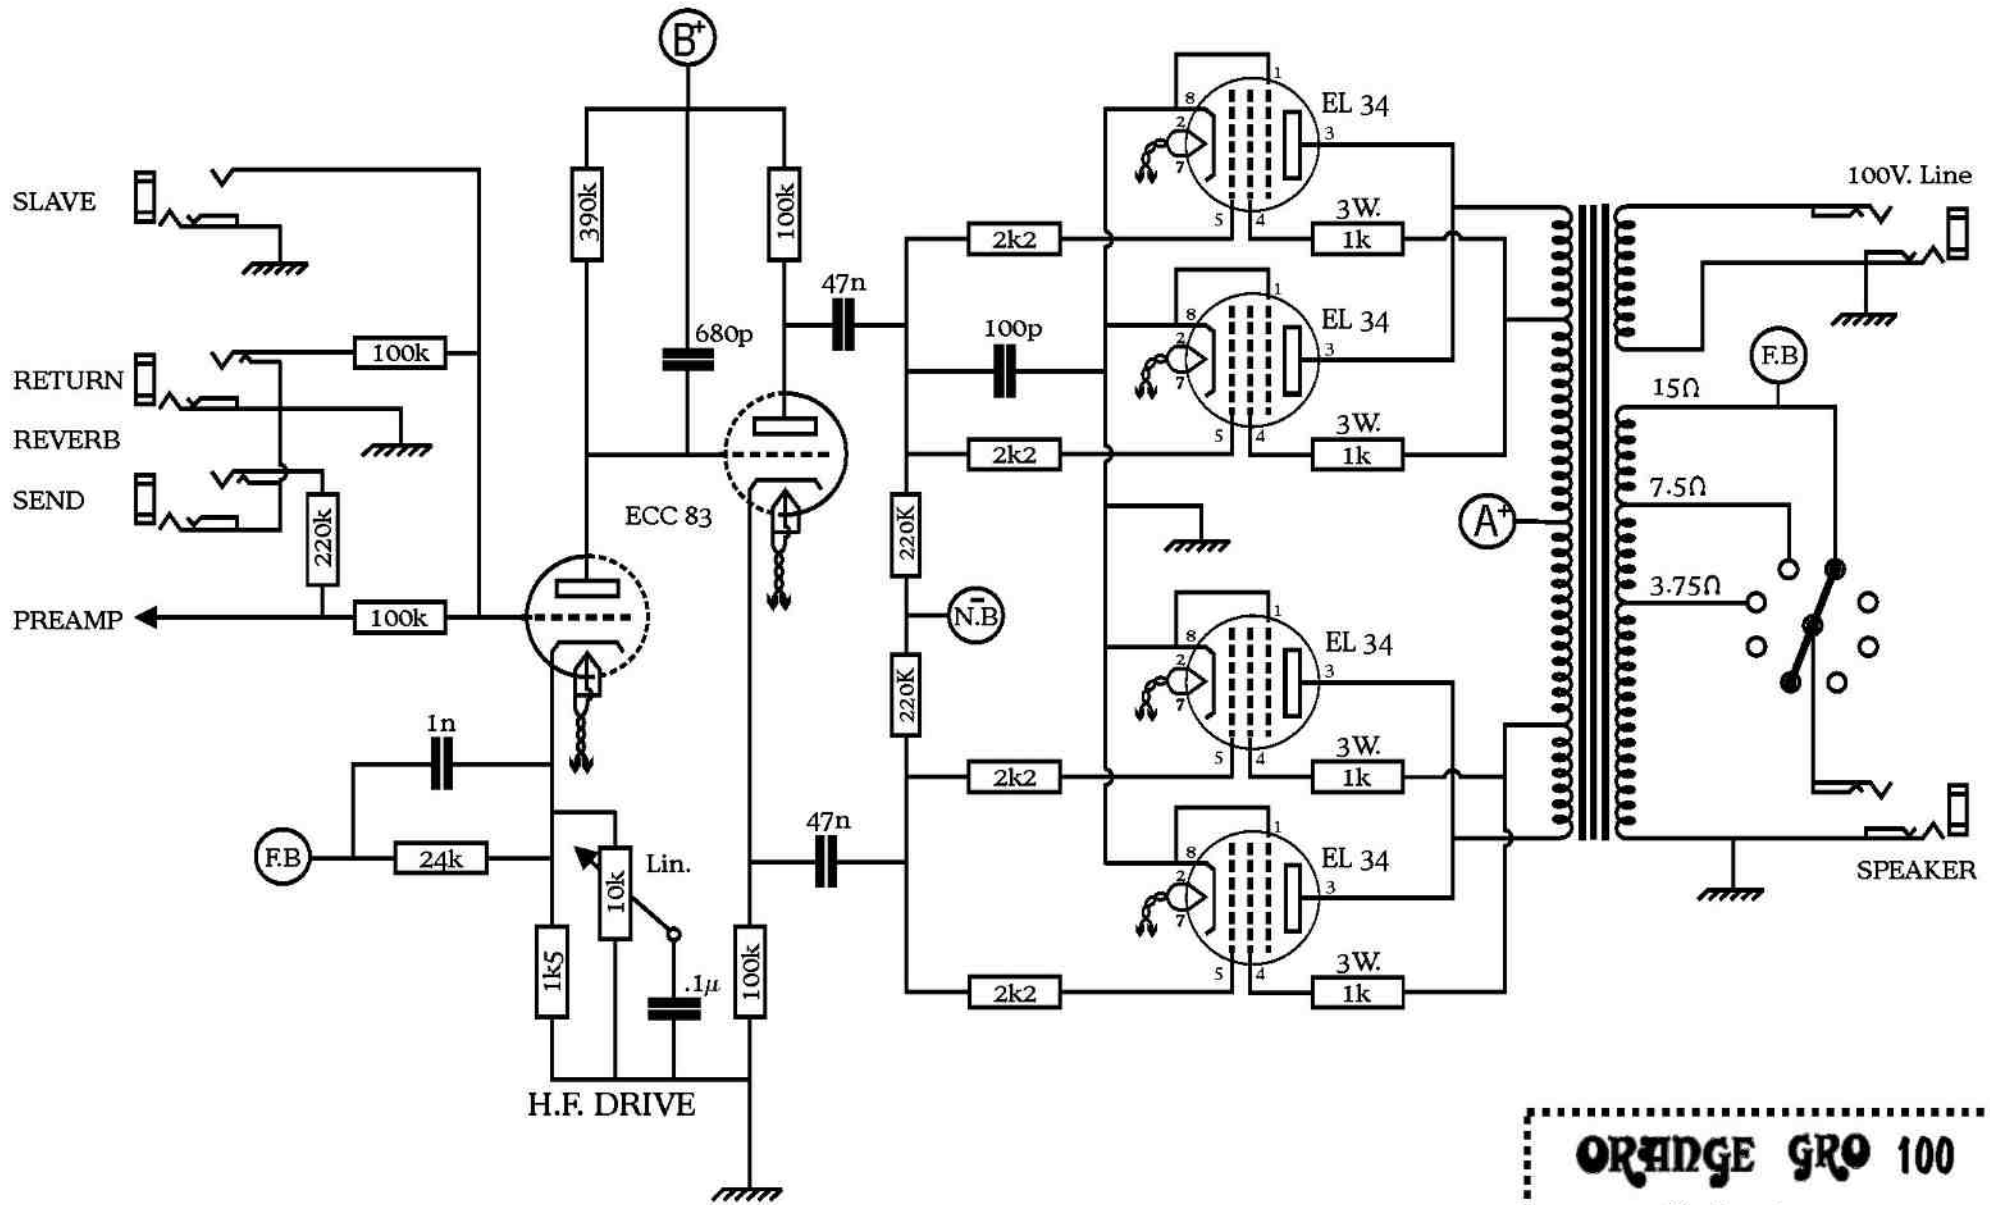

ORANGE GRO 100
Preamp
Serial number : 463
 Measured-up by Gerhard Haas 1975
 Drawn by B.Hickmott 2004

ORANGE GRO 100
Output-amp
Serial number : 463
 Measured-up by Gerhard Haas 1975
 Drawn by B.Hickmott 2004

ORANGE GRO 100
Power supply
Serial number : 463
 Measured-up by Gerhard Haas 1975
 Drawn by B.Hickmott 2004