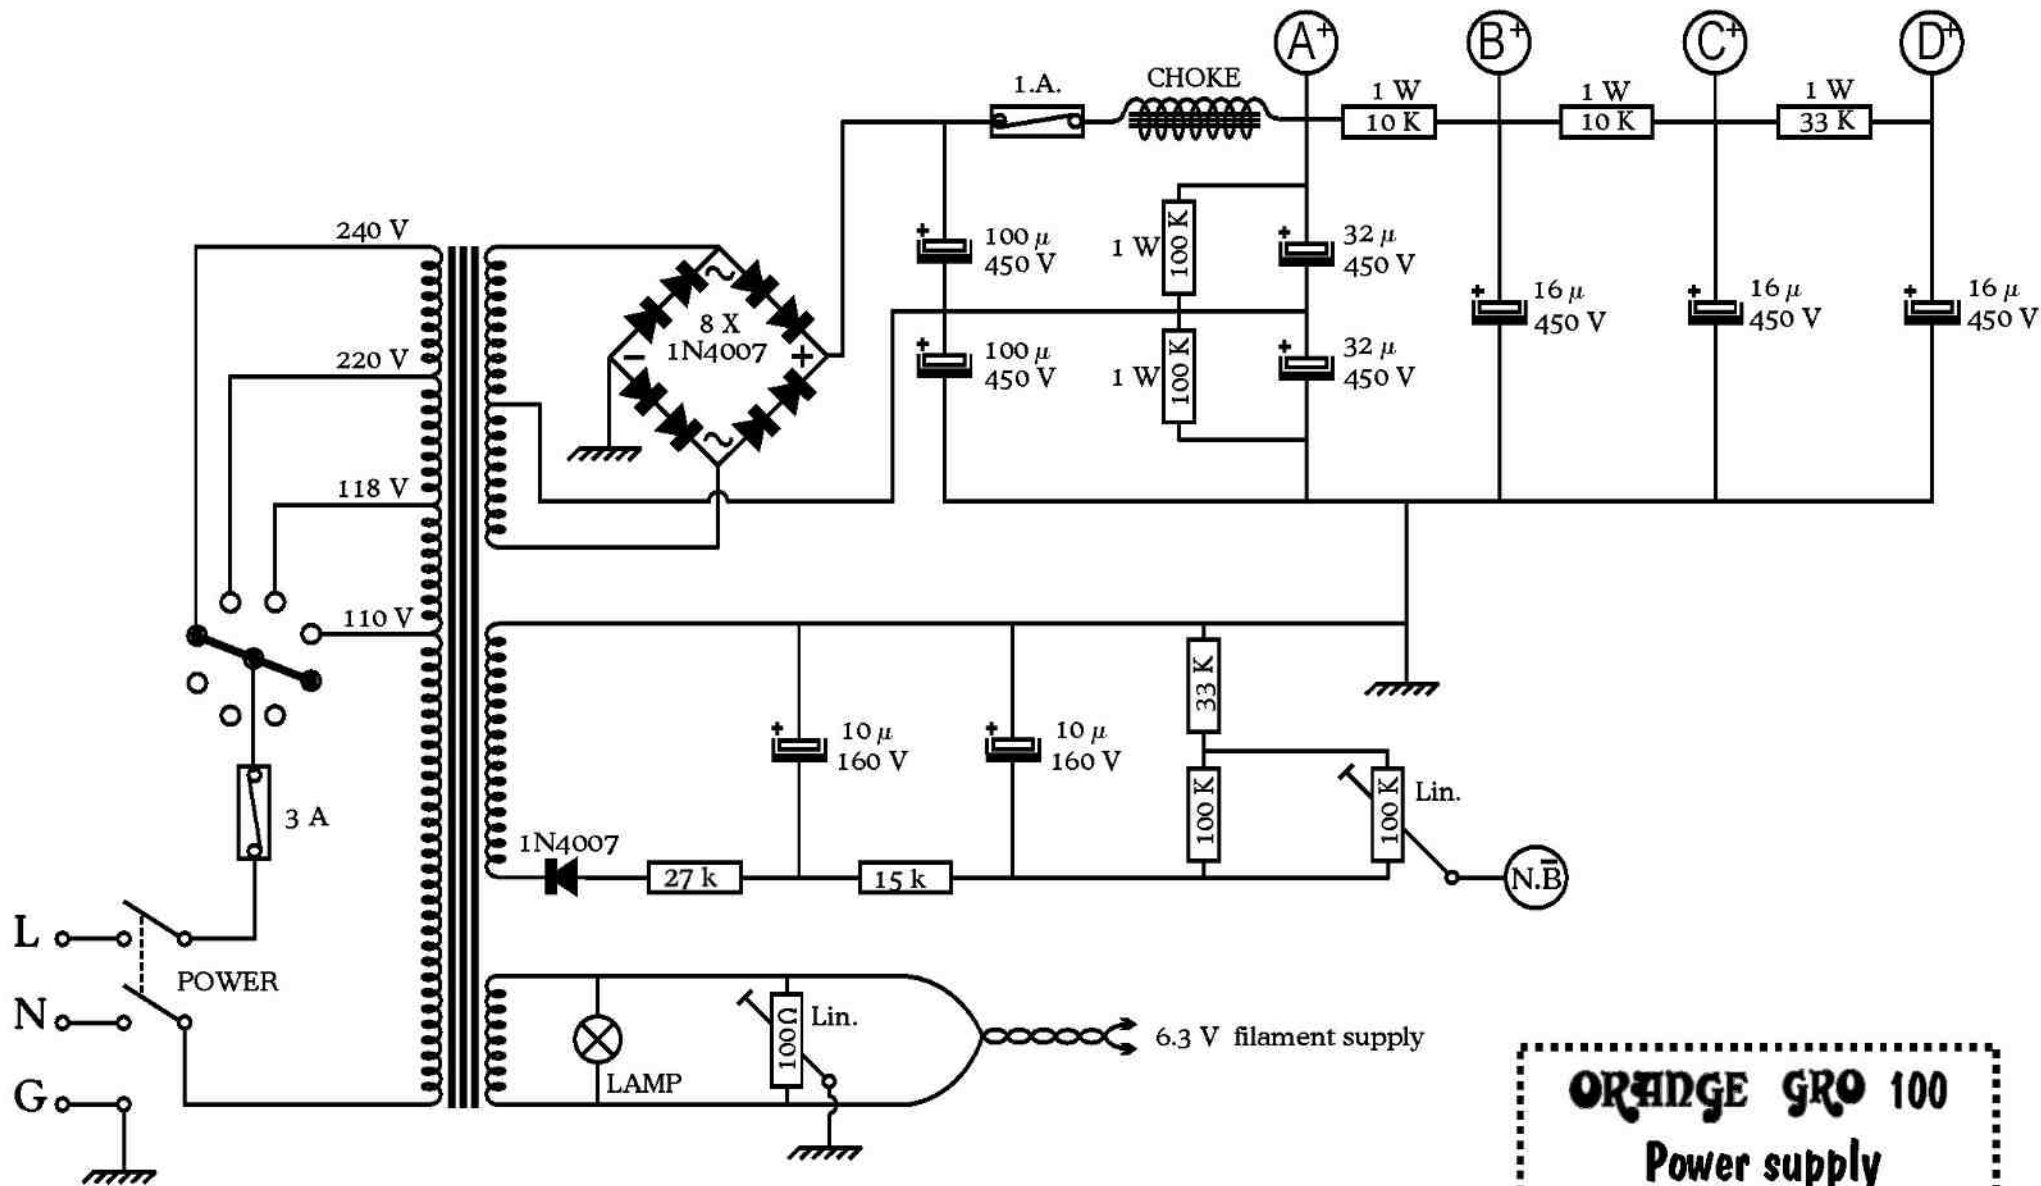

ORANGE GRO 100
Preamp
Serial number : 463
 Measured-up by Gerhard Haas 1975
 Drawn by B.Hickmott 2004

ORANGE GRO 100
Output-amp
Serial number : 463
 Measured-up by Gerhard Haas 1975
 Drawn by B.Hickmott 2004

ORANGE GRO 100
Power supply
Serial number : 463
 Measured-up by Gerhard Haas 1975
 Drawn by B.Hickmott 2004