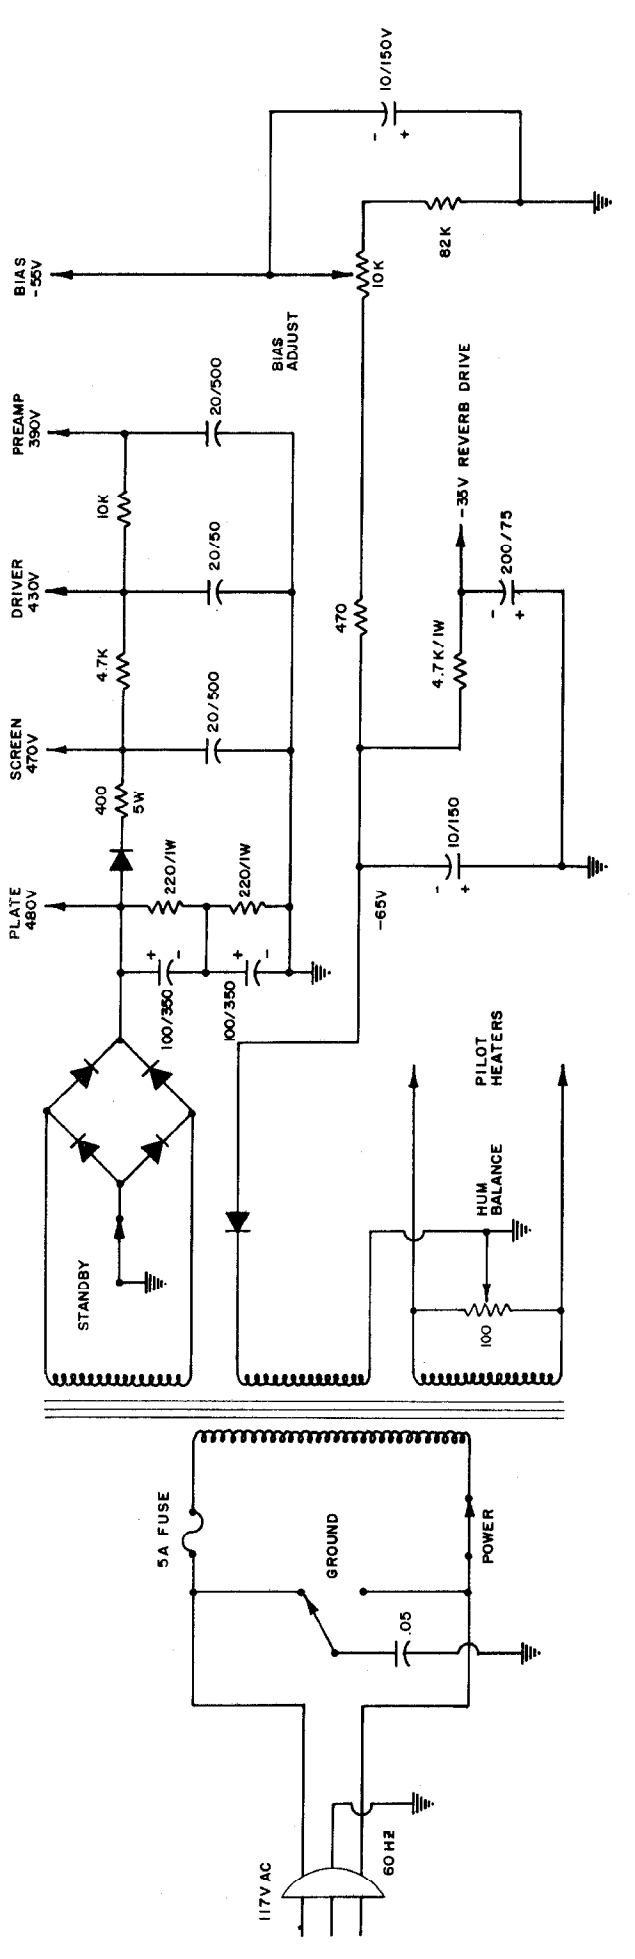

ALL PREAMP & DRIVER TUBES TYPE 6C10  
 ALL DIODES 1A AT 1KV  
 ALL CAPACITORS 400V UNLESS SPECIFIED  
 ALL RESISTORS 1/4W UNLESS NOTED

PEAVEY ELECTRONICS  
 Meridian, Mississippi  
 DRAWN: H.T.C. DATE: 7-1-72  
 CHECKED: *[Signature]*  
 APPROVED: *[Signature]*