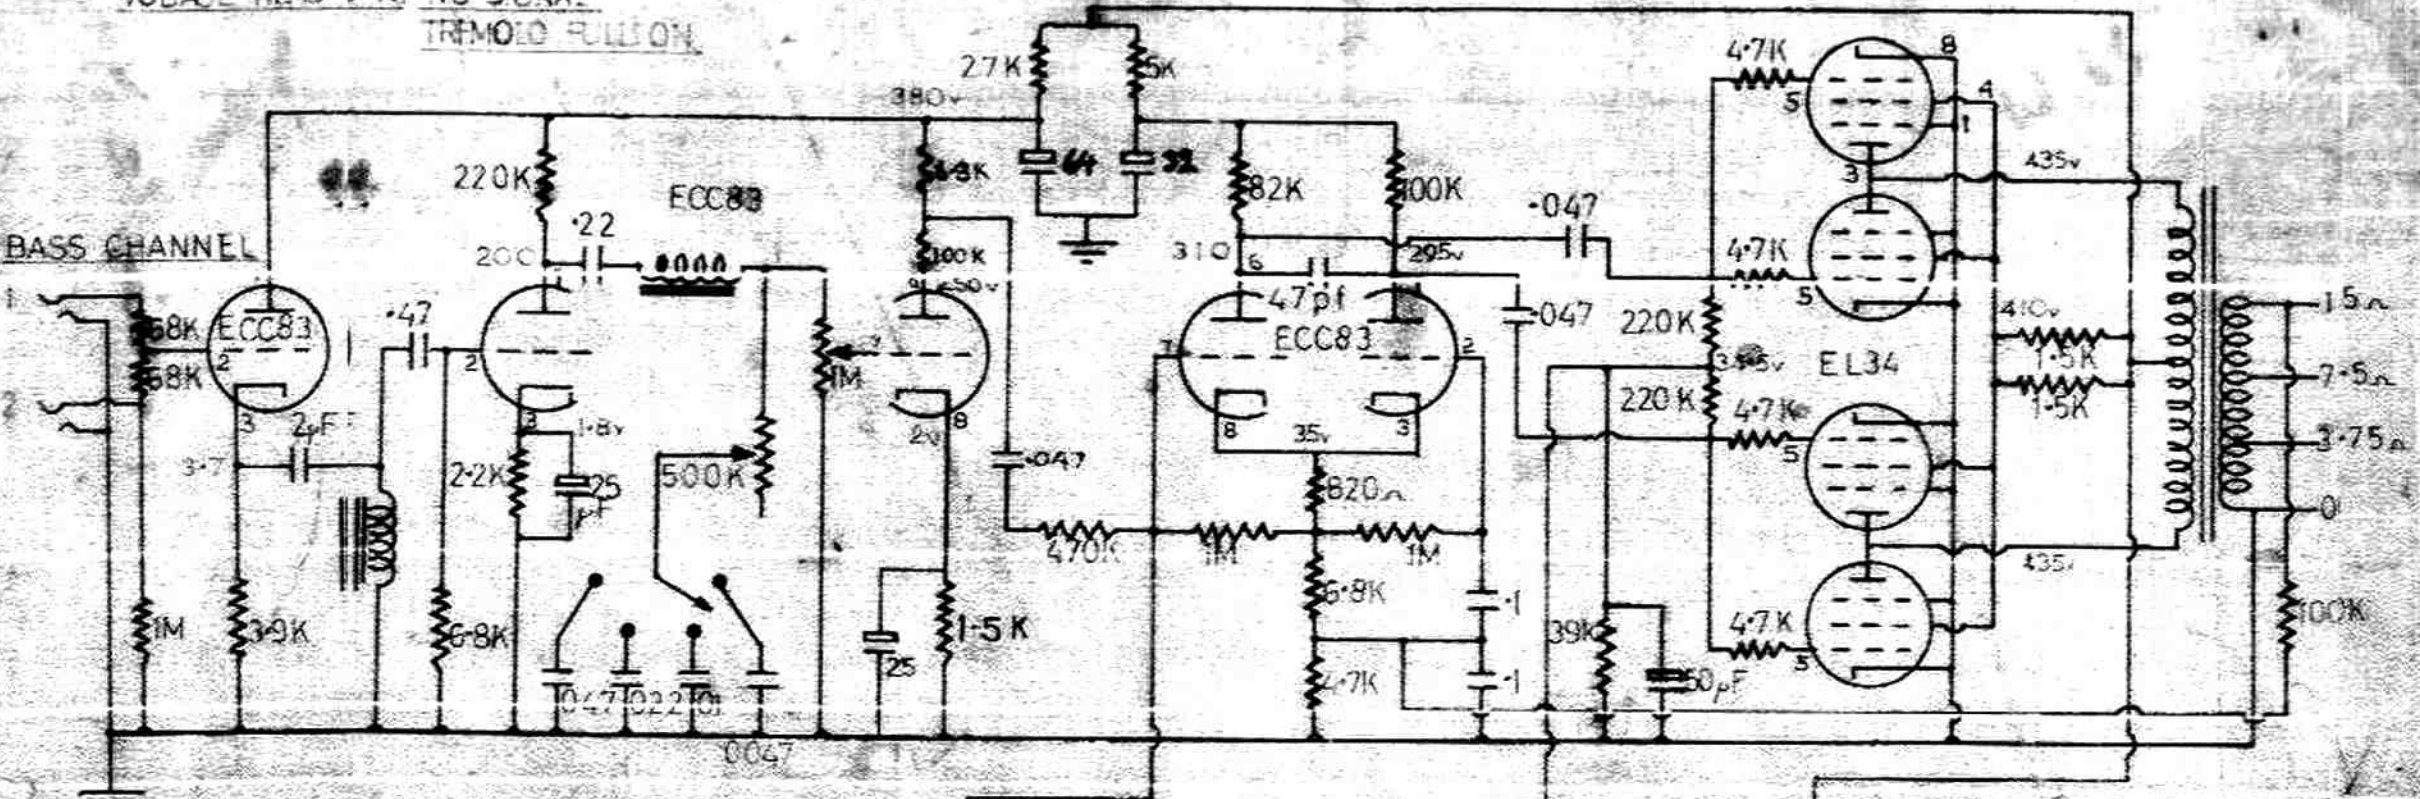

VOLUME READ 1 - AT NO SIGNAL
TREMULO FULL ON

BASS CHANNEL

NORMAL CHANNEL

TREBLE 'N' BASS 100

2462/D91.

SOME TUBE CAPACITORS CHANGED 10/5/69