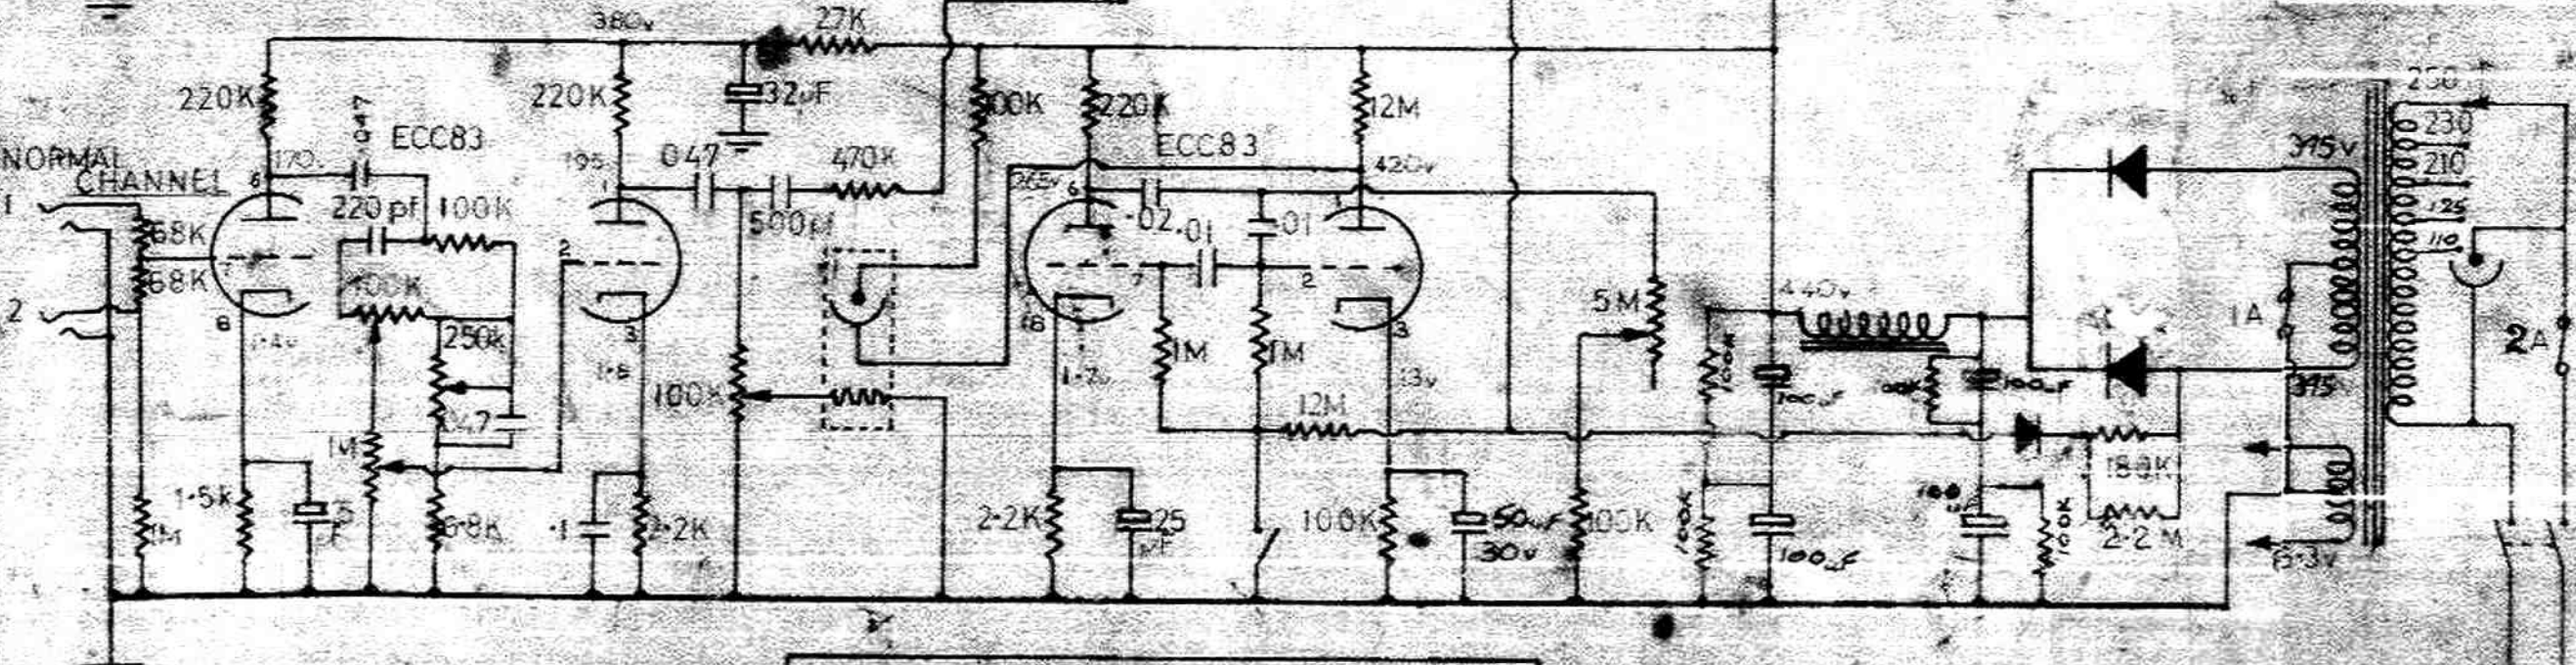

VOLUME READ 1 - AT NO SIGNAL
TREMULO FULL ON

BASS CHANNEL

NORMAL CHANNEL

TREBLE 'N' BASS 100

2462/D91.

SOME TUBE CAPACITORS CHANGED 10/5/69