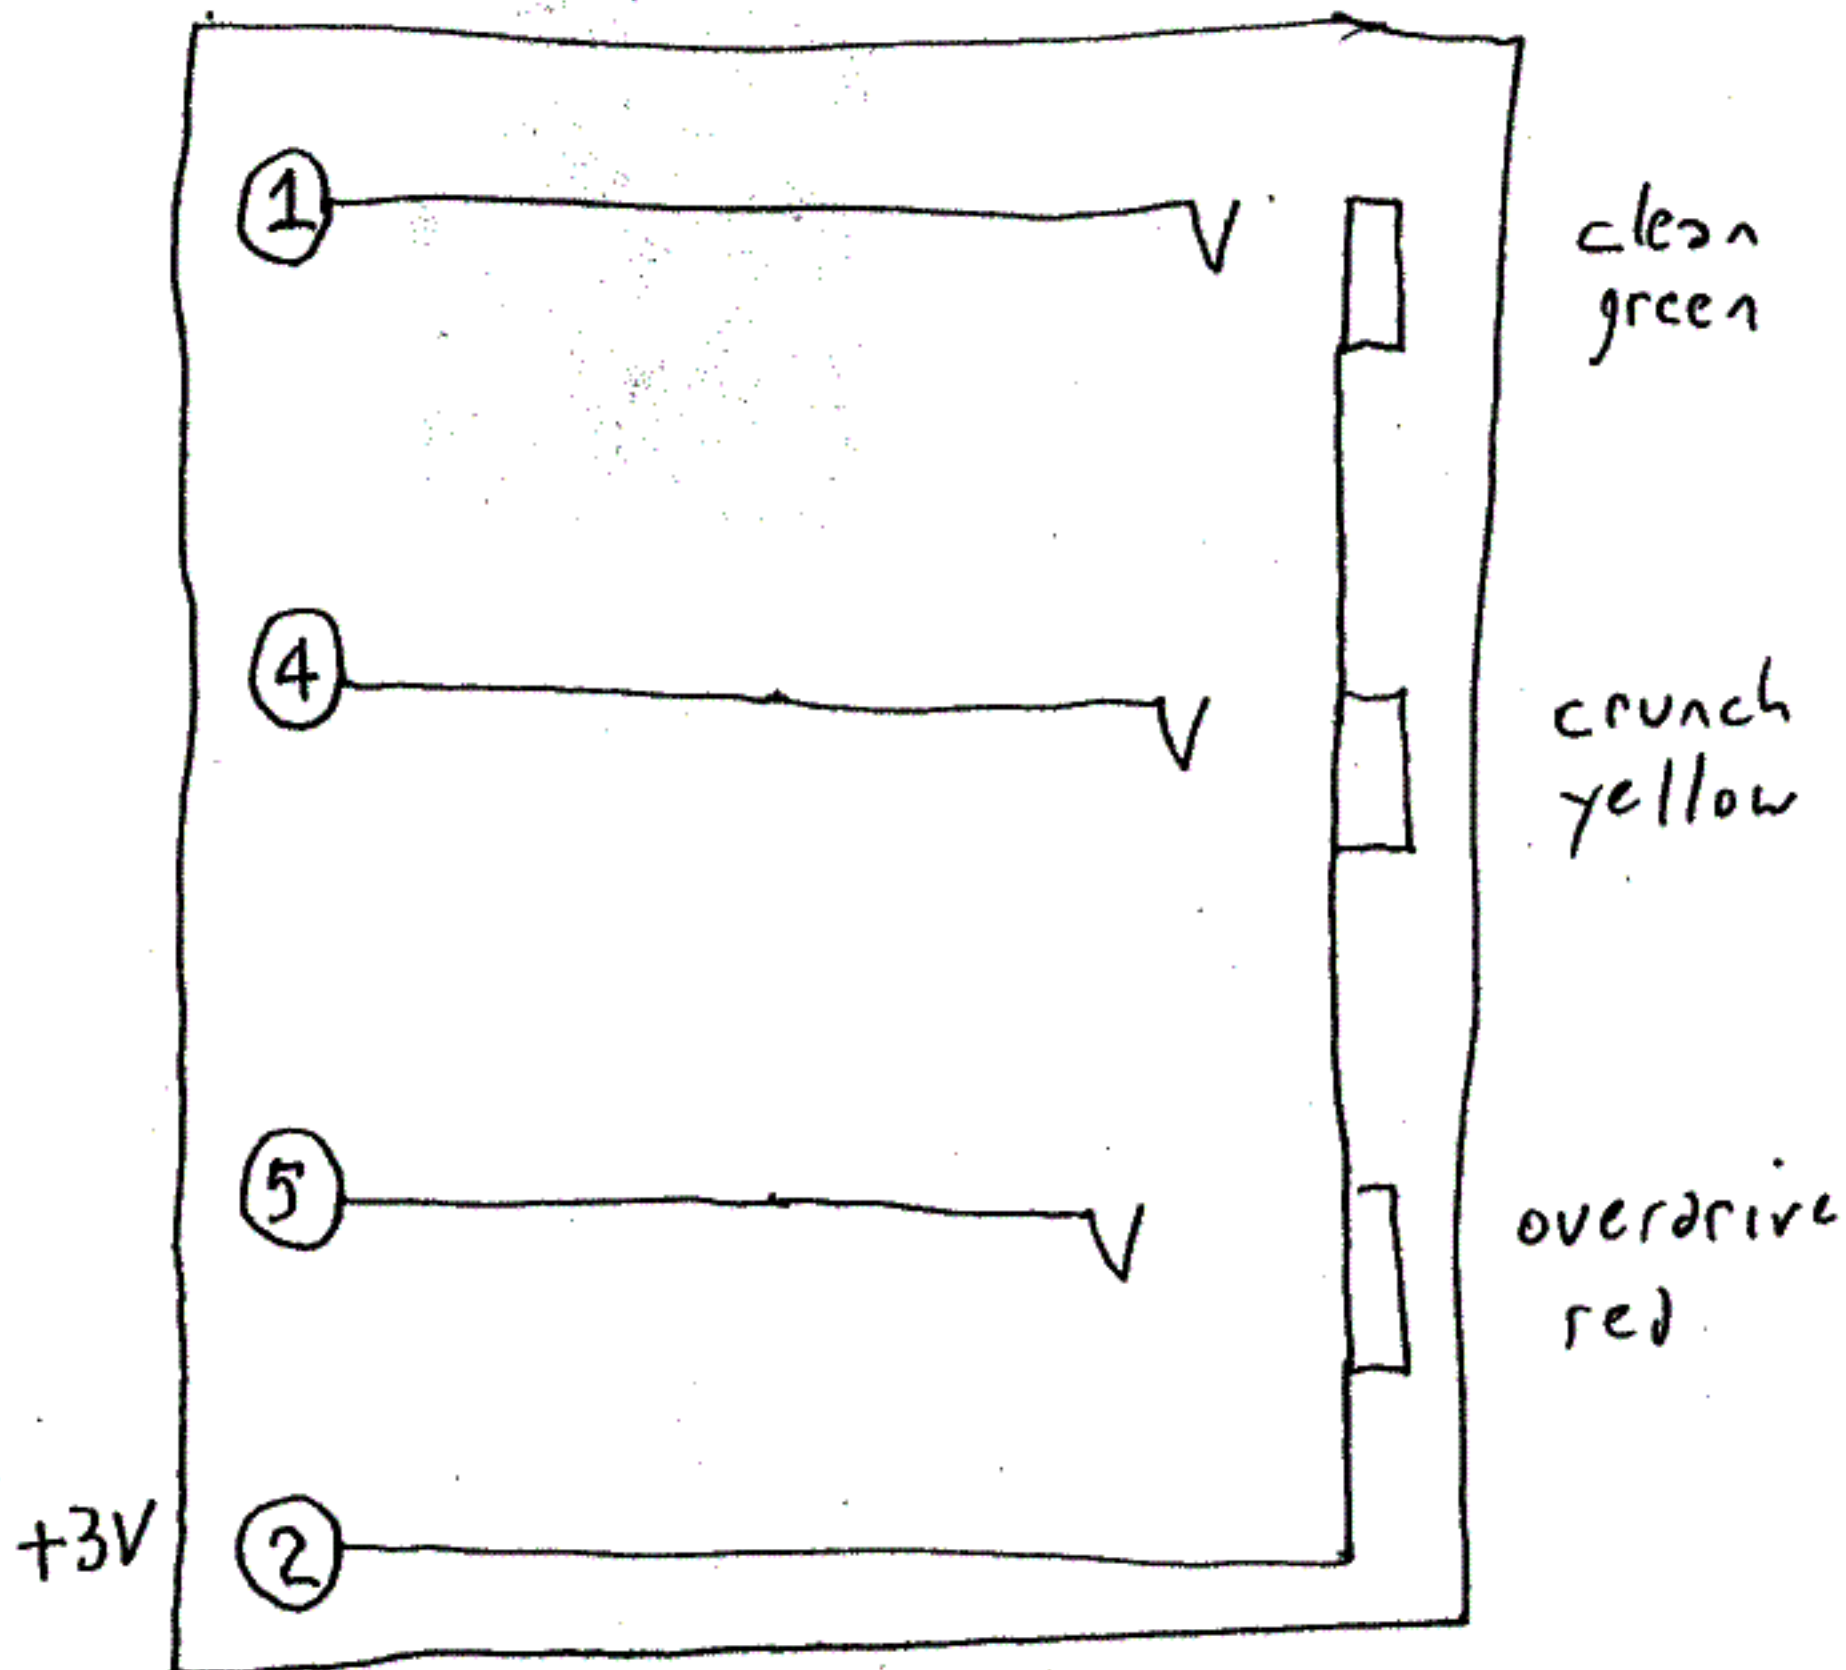

Decatone external Switcher

DIN to 1/4" jacks box

momentary or sustained contact

SWITCHER

DIN
Jack

all jacks must
be isolated
from chassis