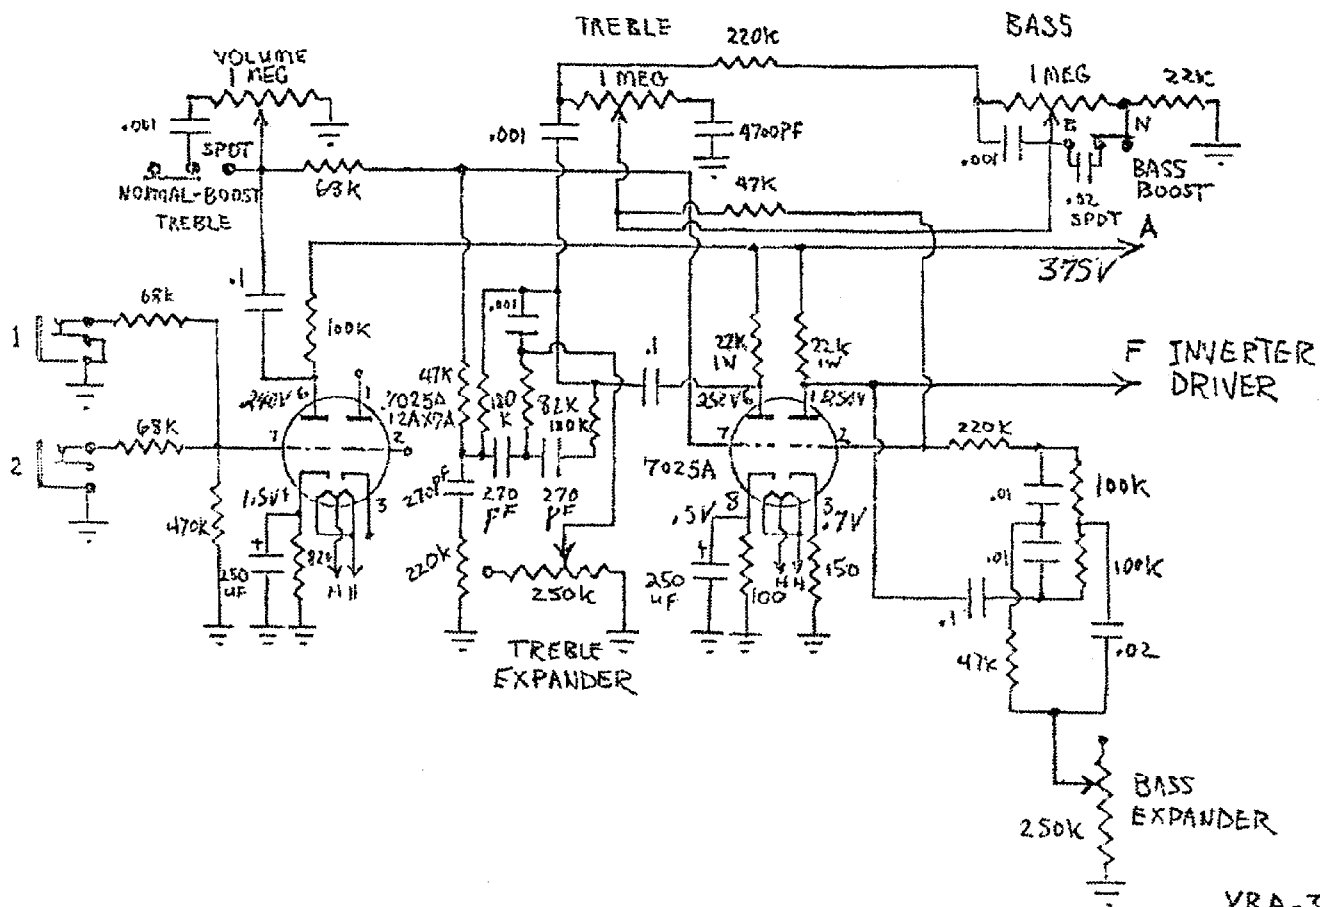

YBA-3 CUSTOM SPECIAL PREAMP

Traynor

PREAMPLIFIERS

YBA-3 CUSTOM SPECIAL AMP
115V AC 50-60 HZ 200W OUTPUT
MFG YORKVILLE SOUND LIMITED
TORONTO CANADA

(2)