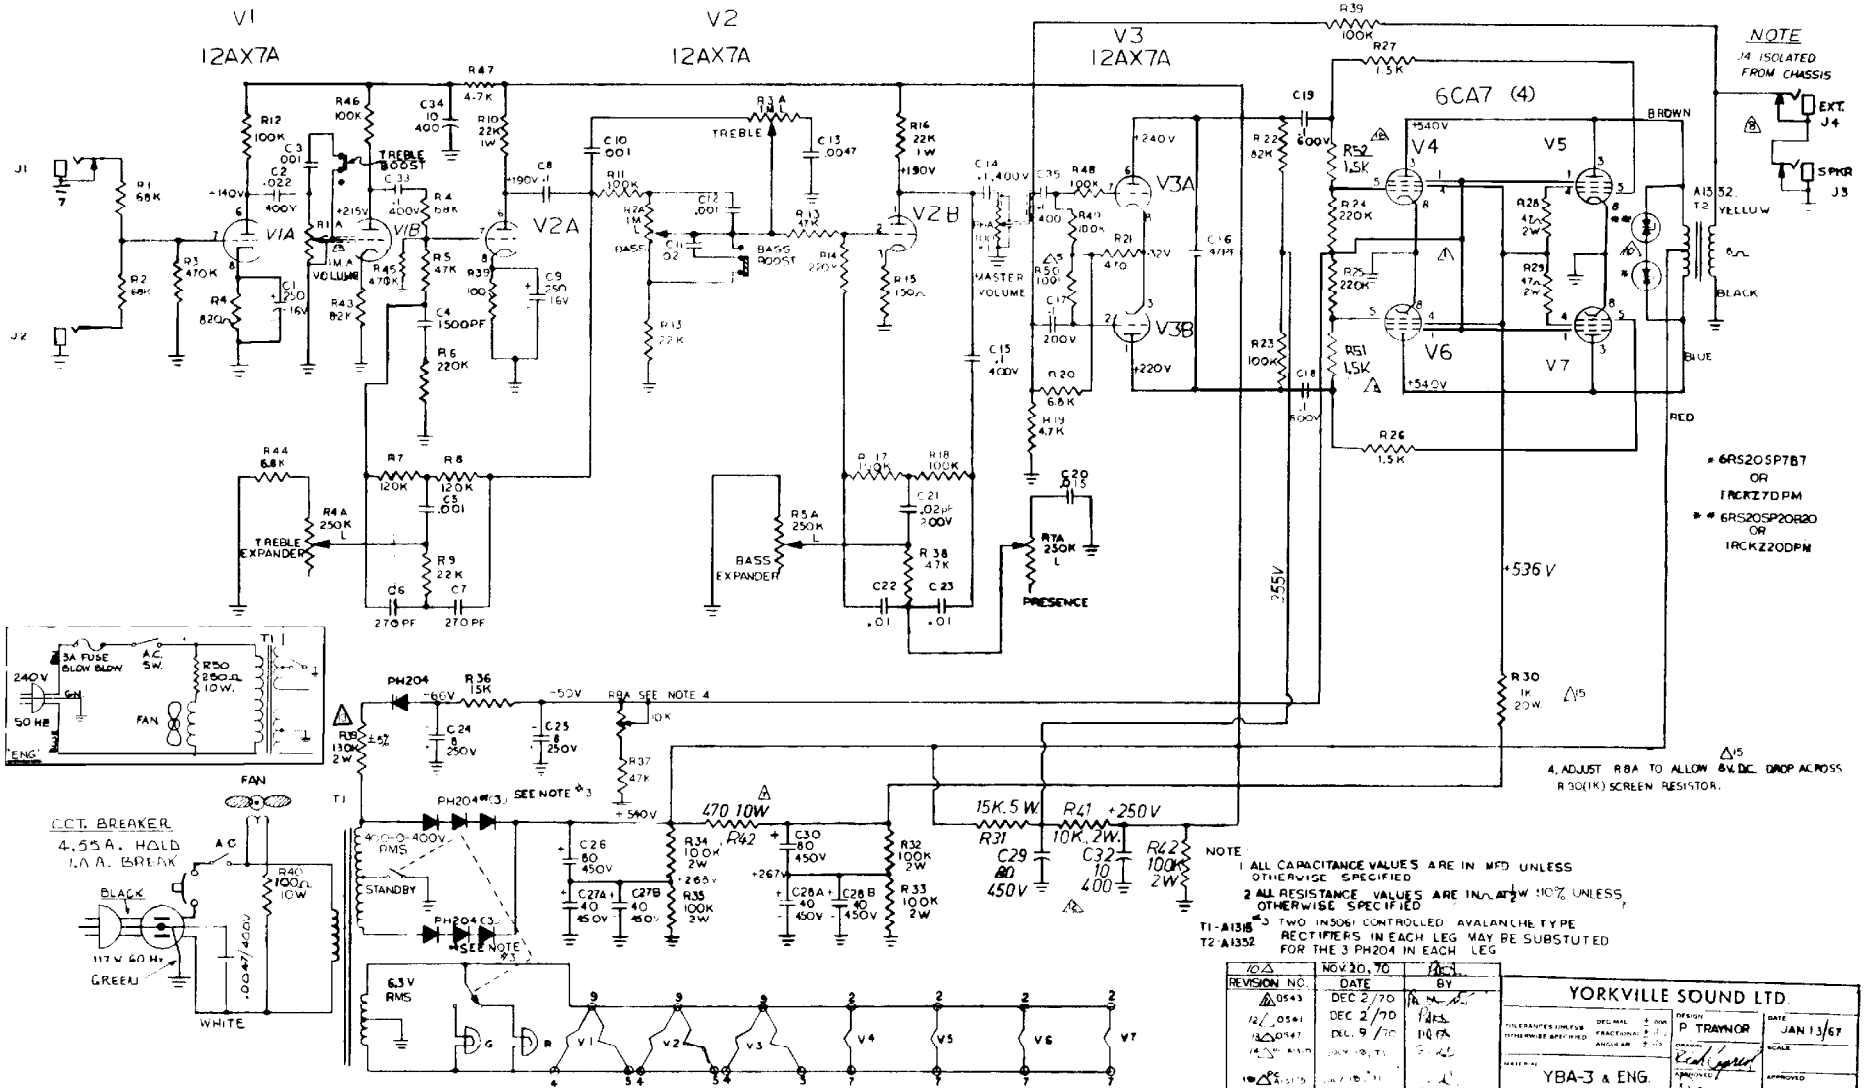

YBA-3 & ENG CUSTOM SPECIAL

Traynor

NOTE
J4 ISOLATED FROM CHASSIS

- * 6RS20SP7B7 OR 1ACKZ7DPM
- * 6RS20SP20R20 OR 1ACKZ20DPM

+536V

4. ADJUST R30 TO ALLOW 64% DC DROP ACROSS R30(1K) SCREEN RESISTOR.

- NOTE**
- 1 ALL CAPACITANCE VALUES ARE IN MFD UNLESS OTHERWISE SPECIFIED
 - 2 ALL RESISTANCE VALUES ARE IN Ω UNLESS OTHERWISE SPECIFIED
 - 3 TWO INDSM CONTROLLED AVALANCHE TYPE RECTIFIERS IN EACH LEG MAY BE SUBSTITUTED FOR THE 3 PH204 IN EACH LEG

REVISION NO.	DATE	BY
0543	DEC 2/70	TRAY
12/0543	DEC 2/70	TRAY
13/0547	DEC 9/70	TRAY
14/0547	JAN 10/71	TRAY
15/0547	JAN 10/71	TRAY
16/0547	AUG 5/71	TRAY
17/0547	FEB 1/72	TRAY
18/0547	MAR 1/72	TRAY
19/0547	OCT 5/72	SPRUE
20/0547	10 APRIL 74	B. LOOP

YORKVILLE SOUND LTD			
DESIGN	DECIMAL	SCALE	DATE
P. TRAYNOR	1/16"	1" = 1"	JAN 13/67
YBA-3 & ENG			SCALE
CUSTOM SPECIAL			APPROVED
			ALL DIMENSIONS IN INCHES DO NOT SCALE

LAST CAPACITOR C25 LAST RESISTOR NO 52