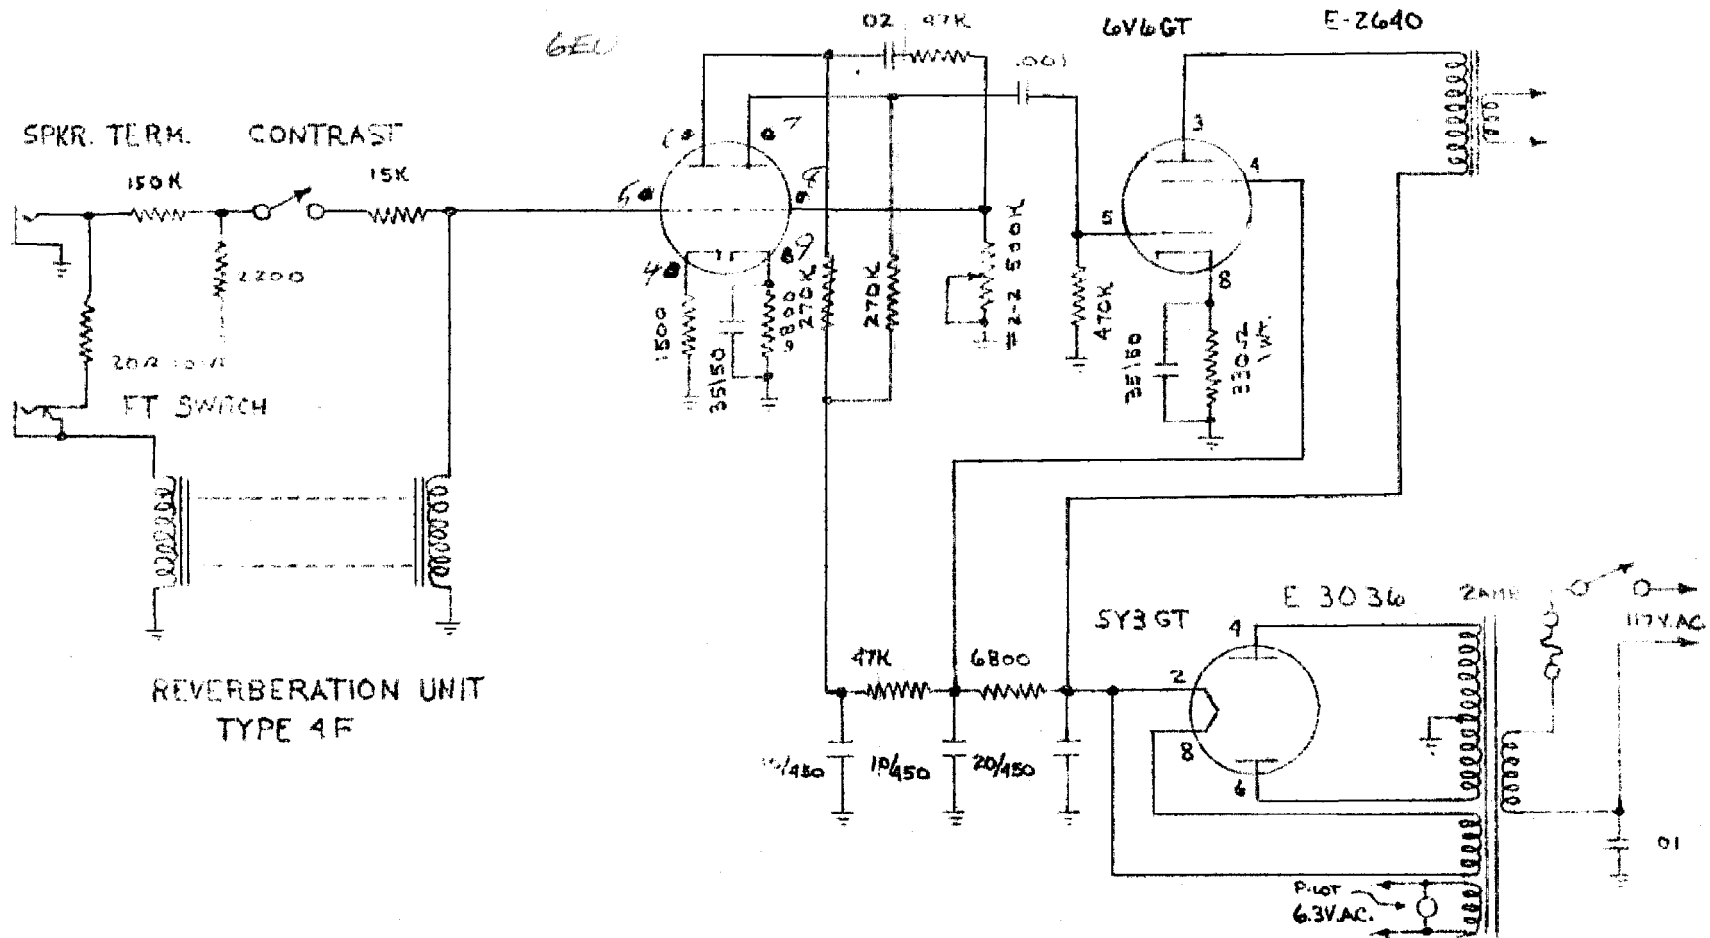

SUPER REVERB (MODEL 510-33)

Valco

SUPRO REVERB UNIT BY VALCO

AMPLIFIERS	
MODEL NO. 510-33	
162	101