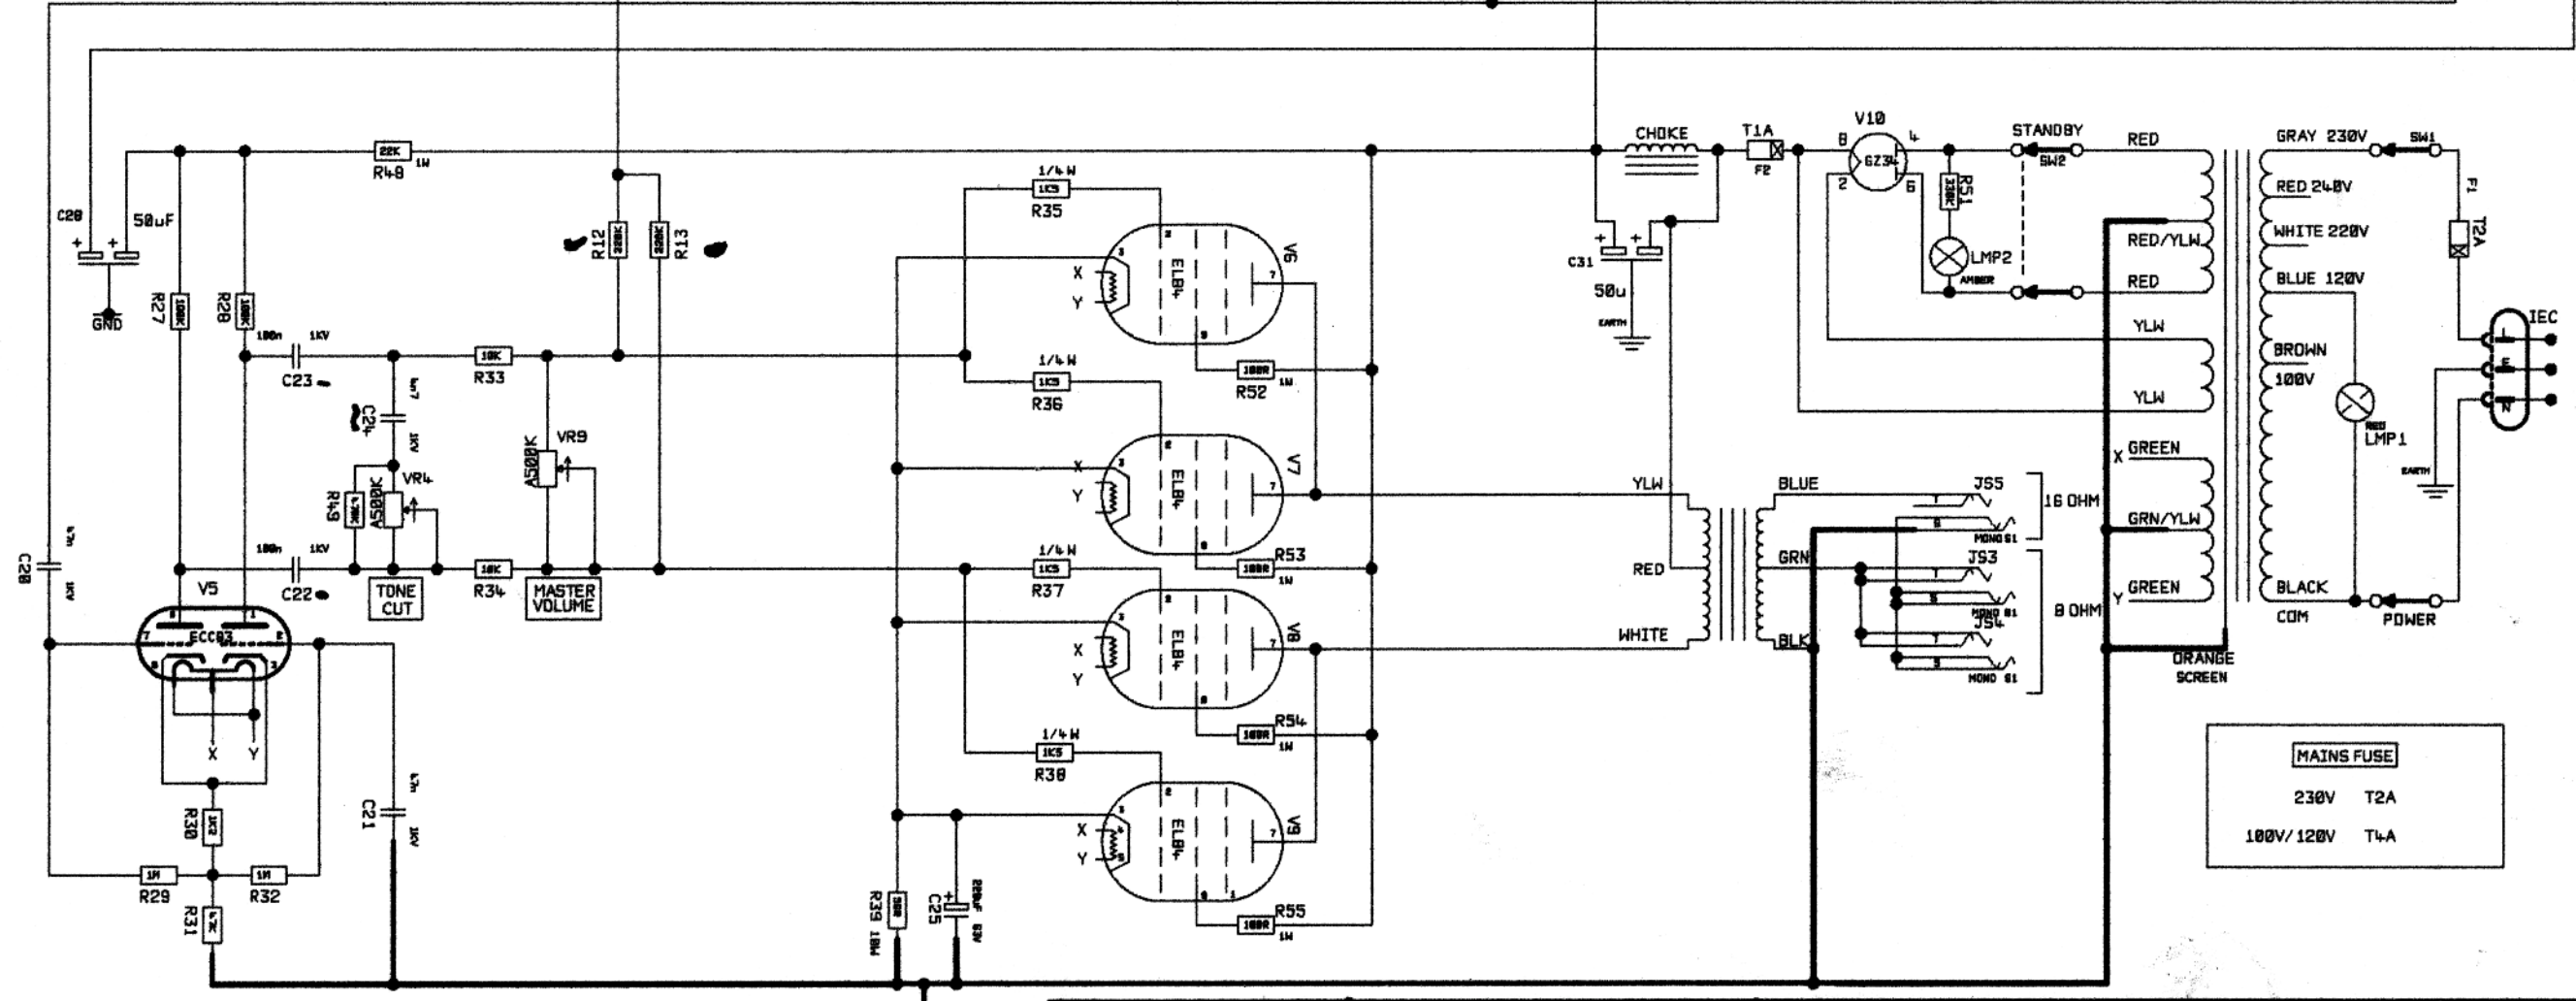

ALL RESISTORS ARE 1/2W UNLESS STATED OTHERWISE

DRAWN MARTIN DATE 15-03-01
 BALLINGER
 MODEL VOX AC30 HW
 ISS ECO NUMBER DATE

VOX

TITLE VOX AC30 HW
 VOX AC30 HWH

DWG.No. 199