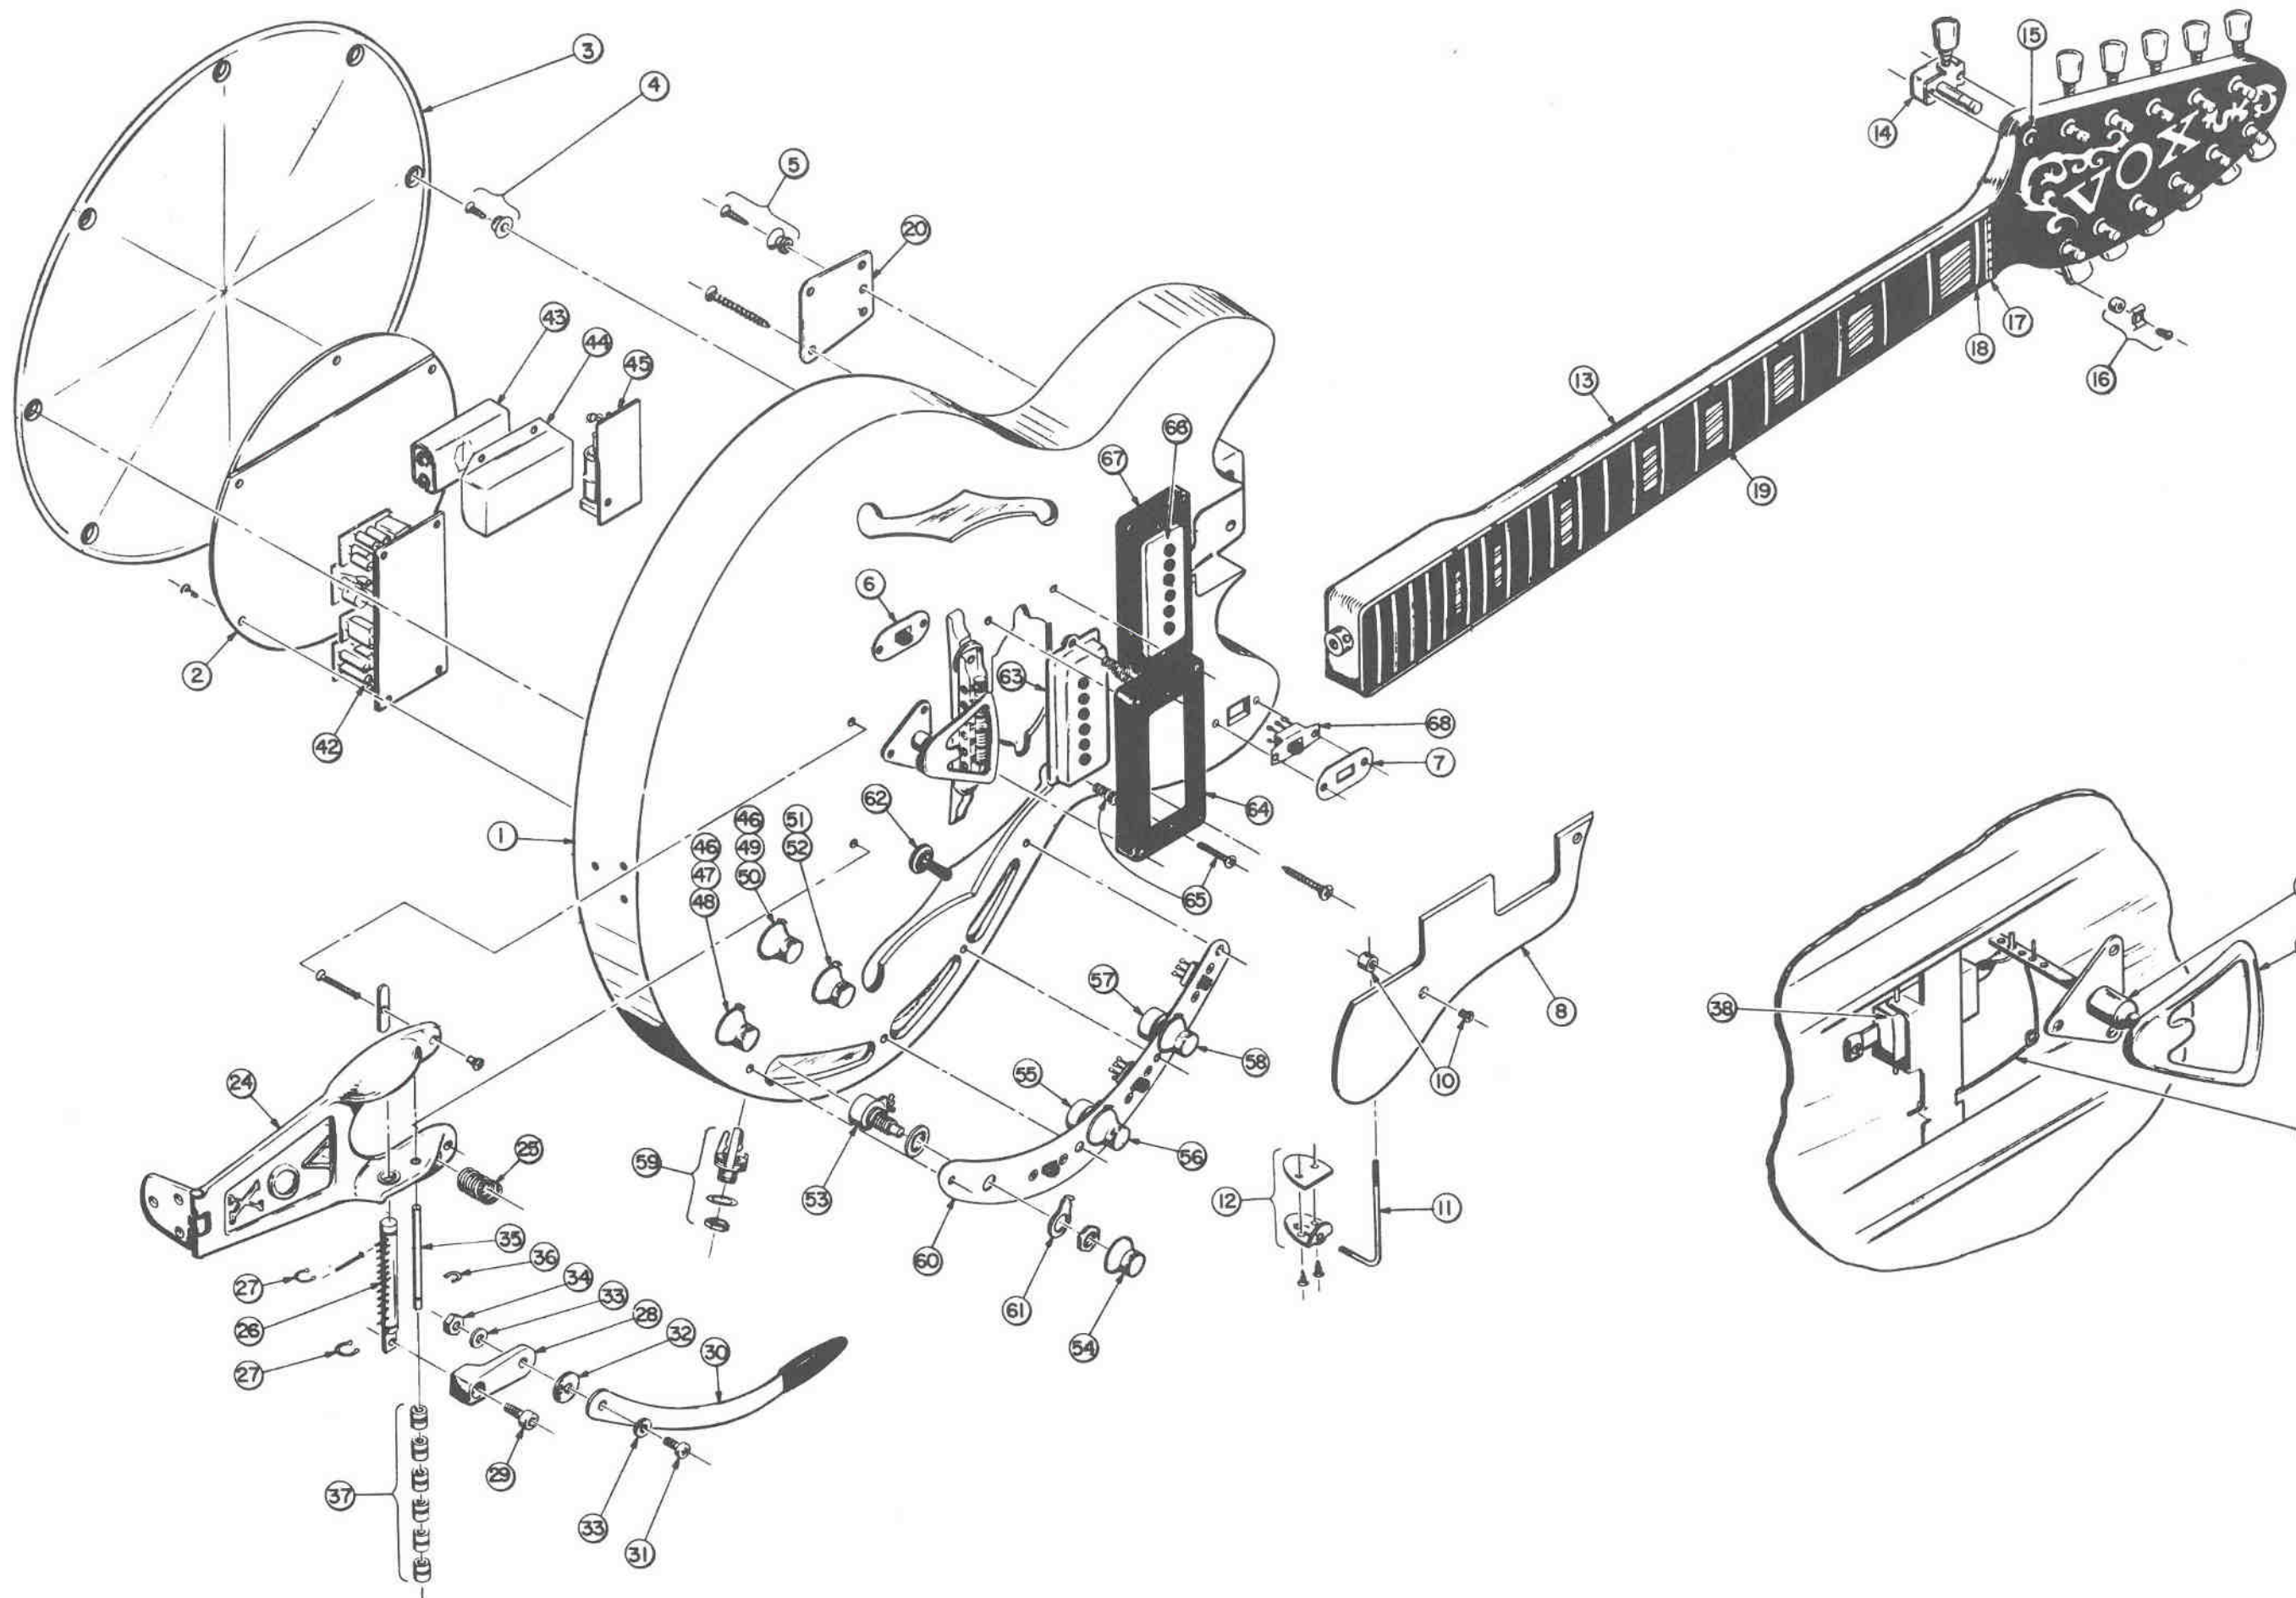

INDEX NO.	PART NO.	DESCRIPTION
37	09-3331-0 09-3332-0 09-3333-0 09-3334-0 09-3335-0 09-3336-0	Double Notch Aluminum Rollers ... String "E" - 6 ... String "A" - 5 ... String "D" - 4 ... String "G" - 3 ... String "B" - 2 ... String "E" - 1
		WAH-WAH LEVER ASSEMBLY
38	09-3901-0 09-3906-0	Slide Pot. Assy. ... Mtg. Bracket
39	09-3787-0	Actuator & Mount Assy. (W/Screw)
40	09-3788-0	Lever
41	09-3923-0	Return Spring
		ELECTRONIC COMPONENTS
42	09-3902-0 09-3707-0 09-3708-0 09-3755-0 09-3887-0 09-3903-0 09-3710-0 09-3711-0	Distortion, Treble-Bass, Repeat, Wah-Wah Modules & P. C. Board Assy. ... Treble-Bass Boost Module ... Distortion Module ... Repeat Module ... Wah-Wah Module ... P. C. Board (Only) ... 100 uF 12V (Electro.) Capacitor ... 10 uF 15V (Electro.) Capacitor
43	66-5000-0	9V Transistor Battery
44	09-3842-0 09-6202-0	Battery Clamp & Screw Assy. ... Battery Clip & Cable Assy.
45	09-3703-0 09-3704-0 09-3705-0	"E" Tuner Assy. ... Tuning Coil ... P. C. Board (Only)
46	09-1027-0	100k Ohm Linear Pot. (Tone)
47	09-3766-0	Knob (Tone 2)
48	09-105-0	.047 uF 150V (Capacitor)
49	09-3719-0	Knob (Tone 1)
50	09-3716-0	.094 uF 125V (Capacitor)
51	09-1028-0	500k Ohm Log. Pot. (Volume)
52	09-3720-0	Knob (Volume 1)
53	09-3765-0	100k Ohm "BR" Pot. (Repeat)
54	09-3767-0	Knob (Repeat)
55	09-3714-0	1.5k Ohm Pot. (Distortion)
56	09-3721-0 09-3718-0	Knob (Distortion) ... Set Screw (All Knobs)
57	09-3715-0	500k Ohm "B" Pot. (TR-B Boost)
58	09-3722-0	Knob (TR-B Boost)
59	09-3029-0	Phone Jack (Stereo)
60	09-3884-0	Control & Switch Plate (W/Mtg. Screw)
61	09-3717-0	Dial Pointer
62	09-3772-0 09-3773-0	Toggle Switch (W/Knob - 3 Position) ... Knob (Only)
63	09-3761-0	Pickup Assy. (Treble)
64	09-3883-0	... Mtg. Bracket (Treble)
65	09-3757-0	Pickup Adjusting Screw & Spring Assy.
66	09-3759-0	Pickup Assy. (Bass)
67	09-3762-0	... Mtg. Bracket (Bass)
68	09-3713-0	Slide Switch (D.P.S.T.)

WIRING DIAGRAM

LEGEND

- SINGLE WIRE
- ▨ SHIELDED CABLE
- - - - - CABLE
- GROUND