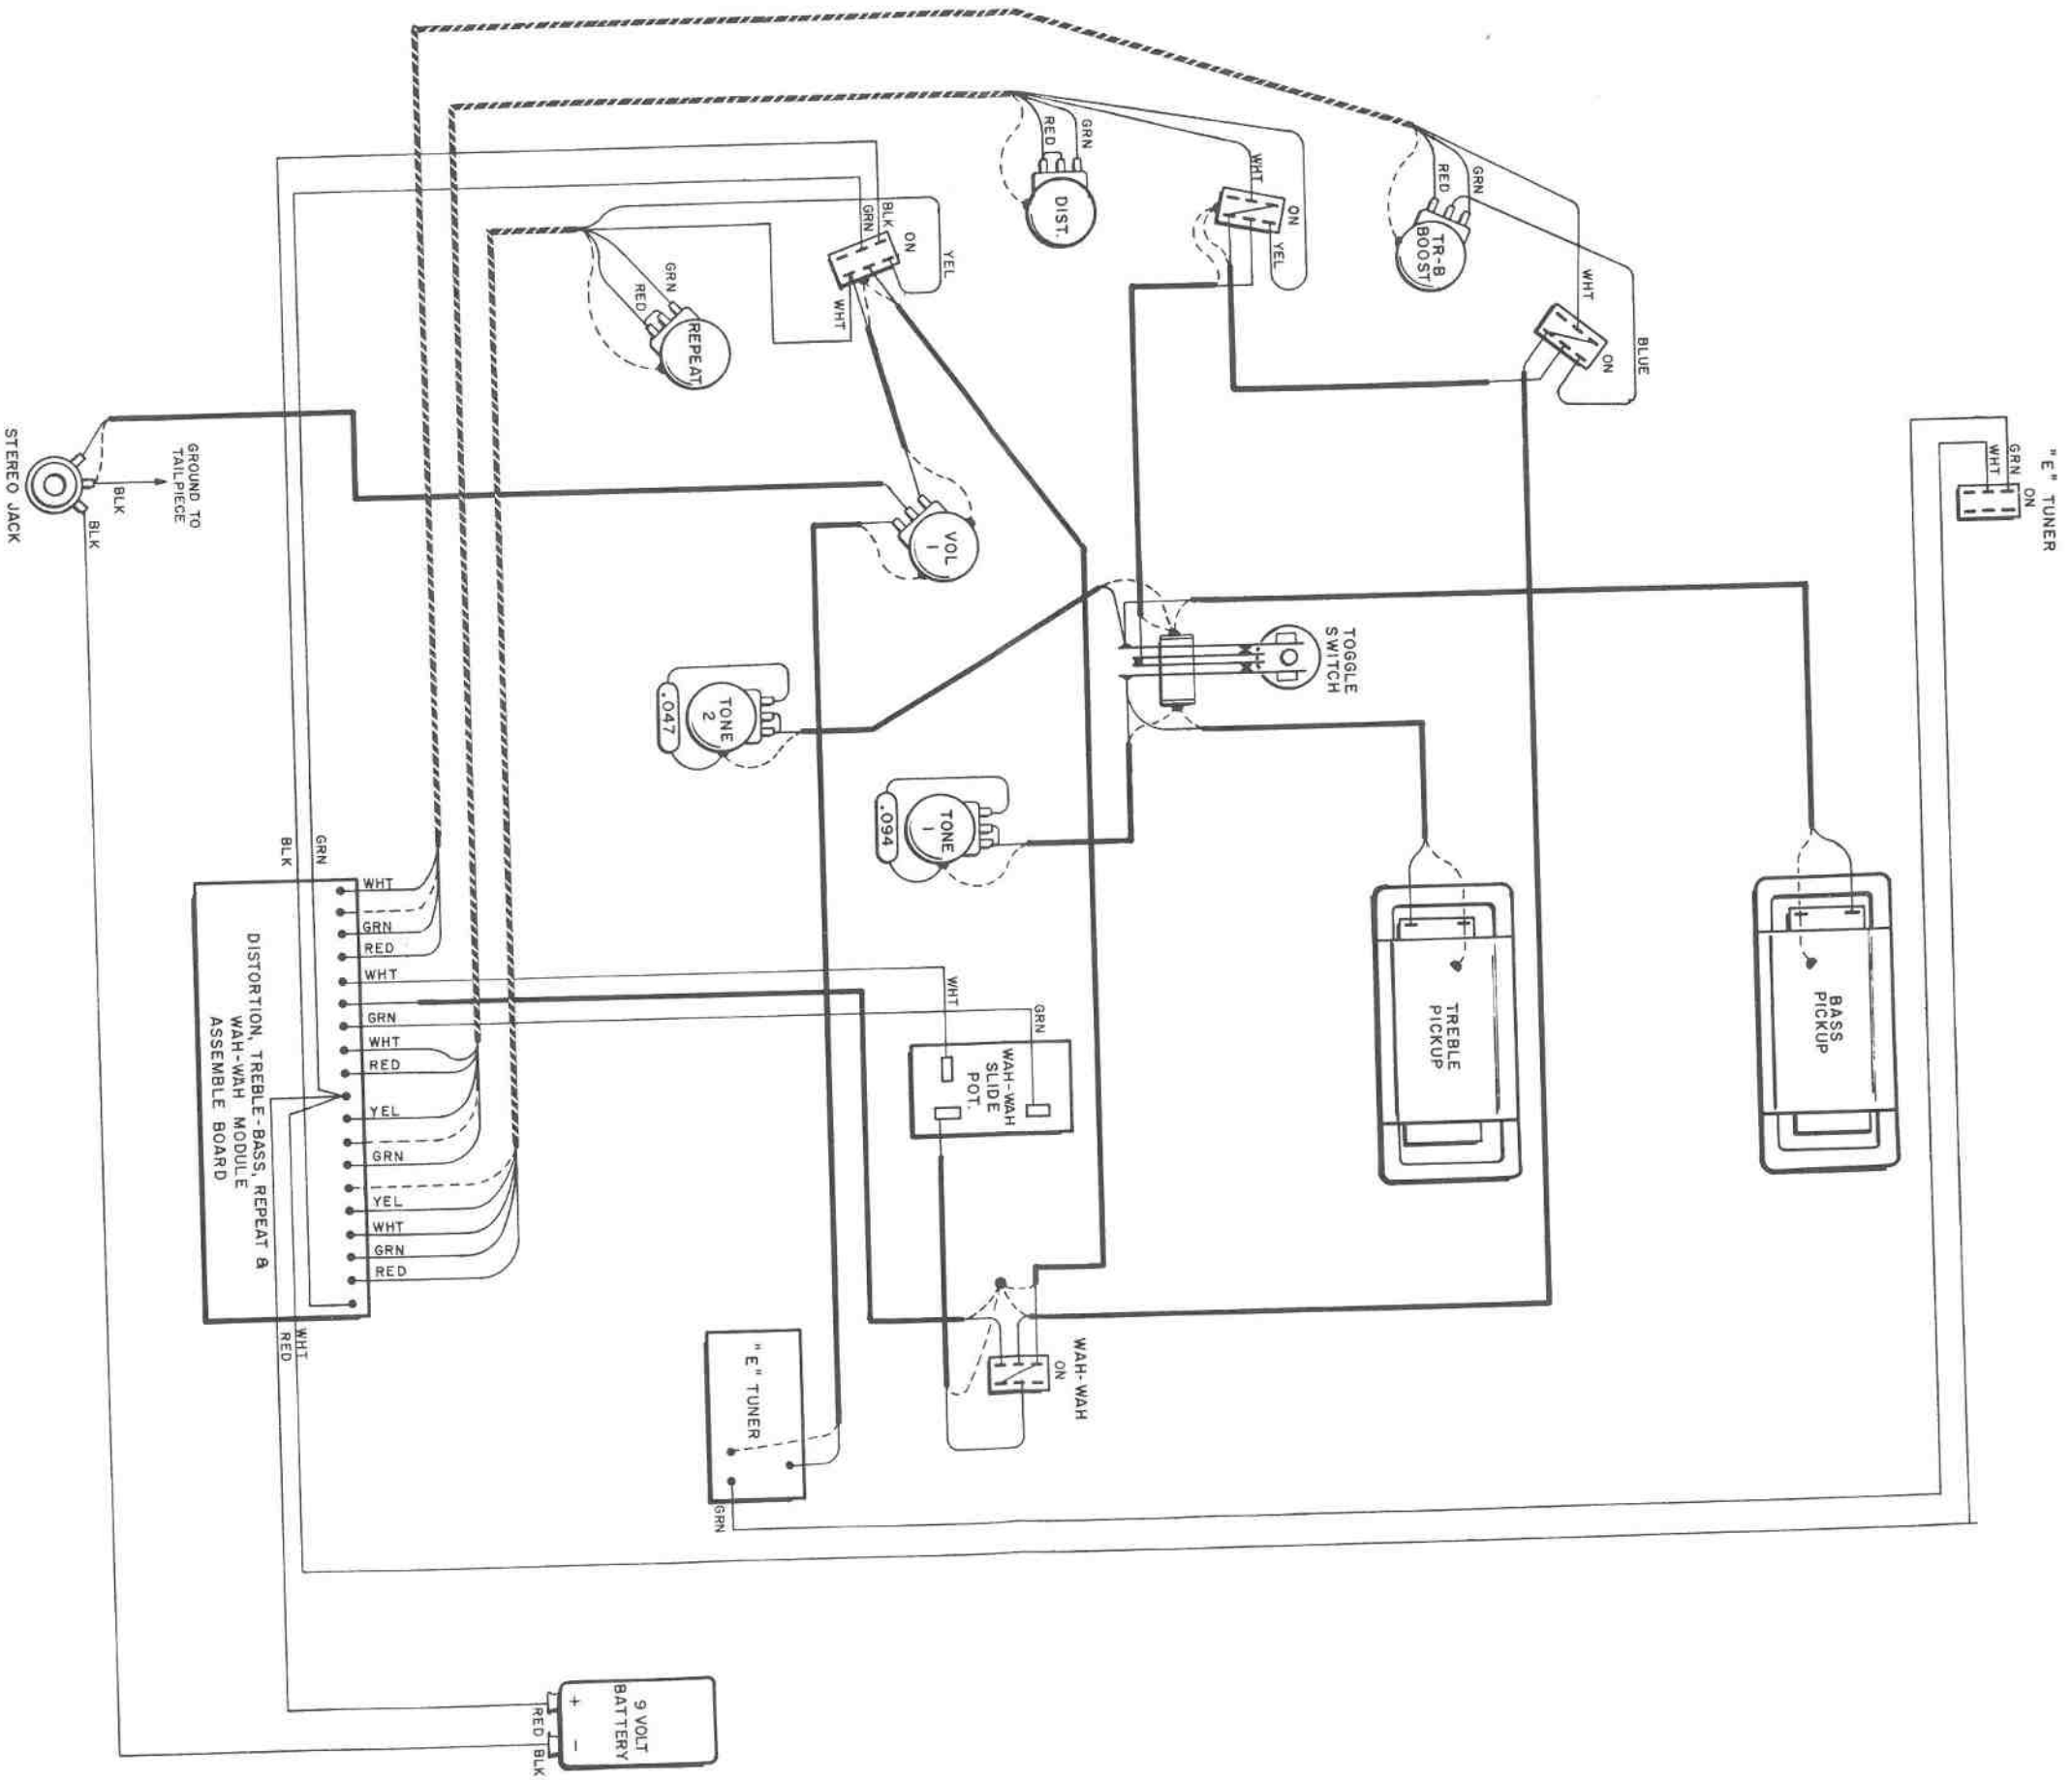

INDEX NO.	PART NO.	DESCRIPTION
37	09-3331-0 09-3332-0 09-3333-0 09-3334-0 09-3335-0 09-3336-0	Double Notch Aluminum Rollers ... String "E" - 6 ... String "A" - 5 ... String "D" - 4 ... String "G" - 3 ... String "B" - 2 ... String "E" - 1
		WAH-WAH LEVER ASSEMBLY
38	09-3901-0 09-3906-0	Slide Pot. Assy. ... Mtg. Bracket
39	09-3787-0	Actuator & Mount Assy. (W/Screw)
40	09-3788-0	Lever
41	09-3923-0	Return Spring
		ELECTRONIC COMPONENTS
42	09-3902-0 09-3707-0 09-3708-0 09-3755-0 09-3887-0 09-3903-0 09-3710-0 09-3711-0	Distortion, Treble-Bass, Repeat, Wah-Wah Modules & P. C. Board Assy. ... Treble-Bass Boost Module ... Distortion Module ... Repeat Module ... Wah-Wah Module ... P. C. Board (Only) ... 100 uF 12V (Electro.) Capacitor ... 10 uF 15V (Electro.) Capacitor
43	66-5000-0	9V Transistor Battery
44	09-3842-0 09-6202-0	Battery Clamp & Screw Assy. ... Battery Clip & Cable Assy.
45	09-3703-0 09-3704-0 09-3705-0	"E" Tuner Assy. ... Tuning Coil ... P. C. Board (Only)
46	09-1027-0	100k Ohm Linear Pot. (Tone)
47	09-3766-0	Knob (Tone 2)
48	09-105-0	.047 uF 150V (Capacitor)
49	09-3719-0	Knob (Tone 1)
50	09-3716-0	.094 uF 125V (Capacitor)
51	09-1028-0	500k Ohm Log. Pot. (Volume)
52	09-3720-0	Knob (Volume 1)
53	09-3765-0	100k Ohm "BR" Pot. (Repeat)
54	09-3767-0	Knob (Repeat)
55	09-3714-0	1.5k Ohm Pot. (Distortion)
56	09-3721-0 09-3718-0	Knob (Distortion) ... Set Screw (All Knobs)
57	09-3715-0	500k Ohm "B" Pot. (TR-B Boost)
58	09-3722-0	Knob (TR-B Boost)
59	09-3029-0	Phone Jack (Stereo)
60	09-3884-0	Control & Switch Plate (W/Mtg. Screw)
61	09-3717-0	Dial Pointer
62	09-3772-0 09-3773-0	Toggle Switch (W/Knob - 3 Position) ... Knob (Only)
63	09-3761-0	Pickup Assy. (Treble)
64	09-3883-0	... Mtg. Bracket (Treble)
65	09-3757-0	Pickup Adjusting Screw & Spring Assy.
66	09-3759-0	Pickup Assy. (Bass)
67	09-3762-0	... Mtg. Bracket (Bass)
68	09-3713-0	Slide Switch (D.P.S.T.)

WIRING DIAGRAM

LEGEND

- SINGLE WIRE
- ▨ SHIELDED CABLE
- - - - - CABLE
- GROUND