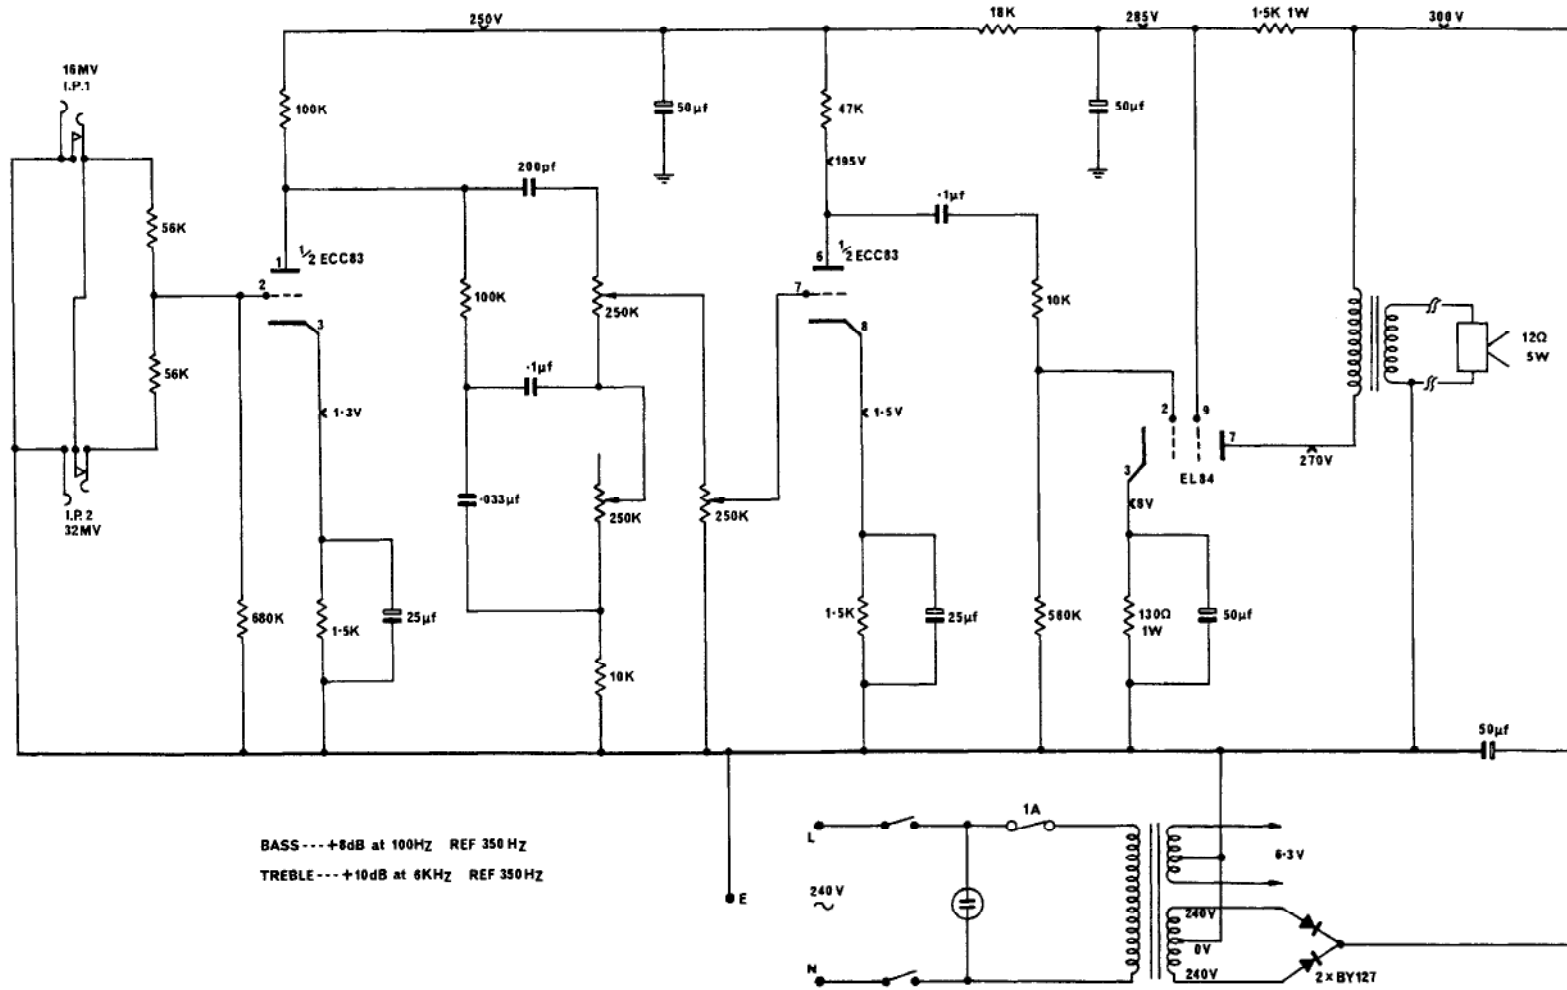

# Watkins/WEM

	MODEL	DATE	DRG. NO.	ISSUE	2	4
	CLUBMAN MK8	1-6-73	439	1	3	5

# DOMINATOR 50

# Watkins/WEM

Later models without mains voltage selector  
 \* Factory adj.

	MODEL	DATE	DRG. NO.	ISSUE	2	4
	DOMINATOR 50	1-7-75		1	3	5

	MODEL	DATE	DRG. NO.	ISSUE	2	4
	WESTMINSTER MK9	1-6-73	440	1	3	5