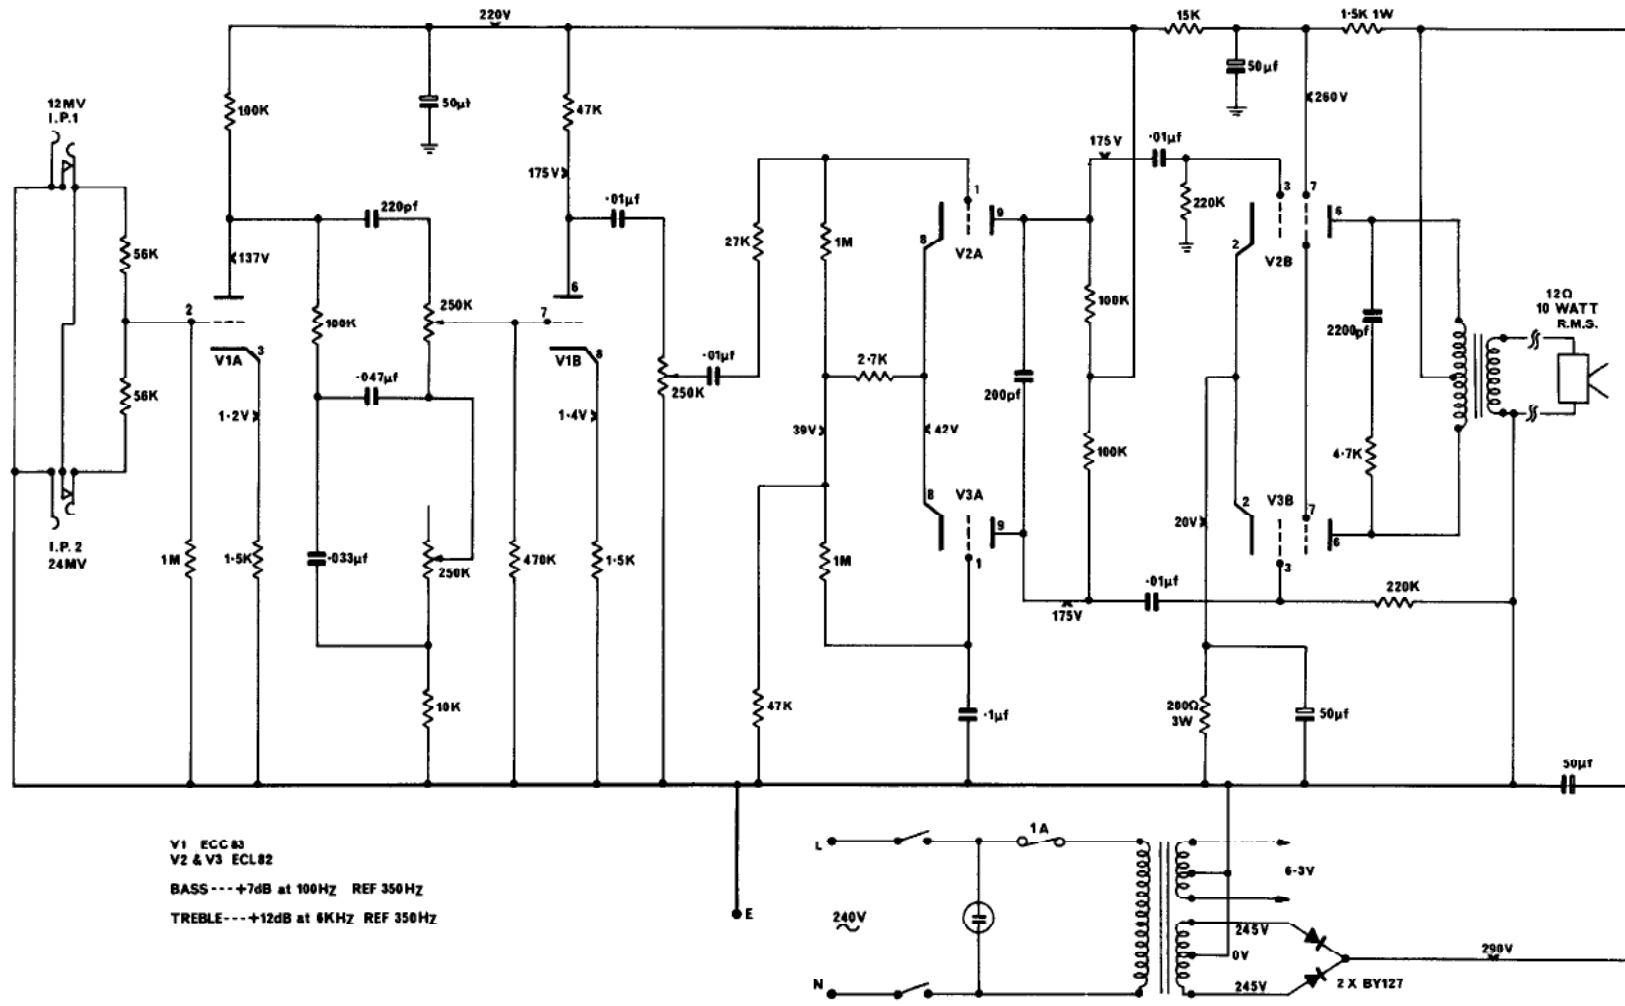

# Watkins/WEM

Later models without mains voltage selector  
 \* Factory adj.

	MODEL	DATE	DRG. NO.	ISSUE	2	4
	DOMINATOR 50	1-7-75		1	3	5

	MODEL	DATE	DRG. NO.	ISSUE	2	4
	WESTMINSTER MK9	1-6-73	440	1	3	5