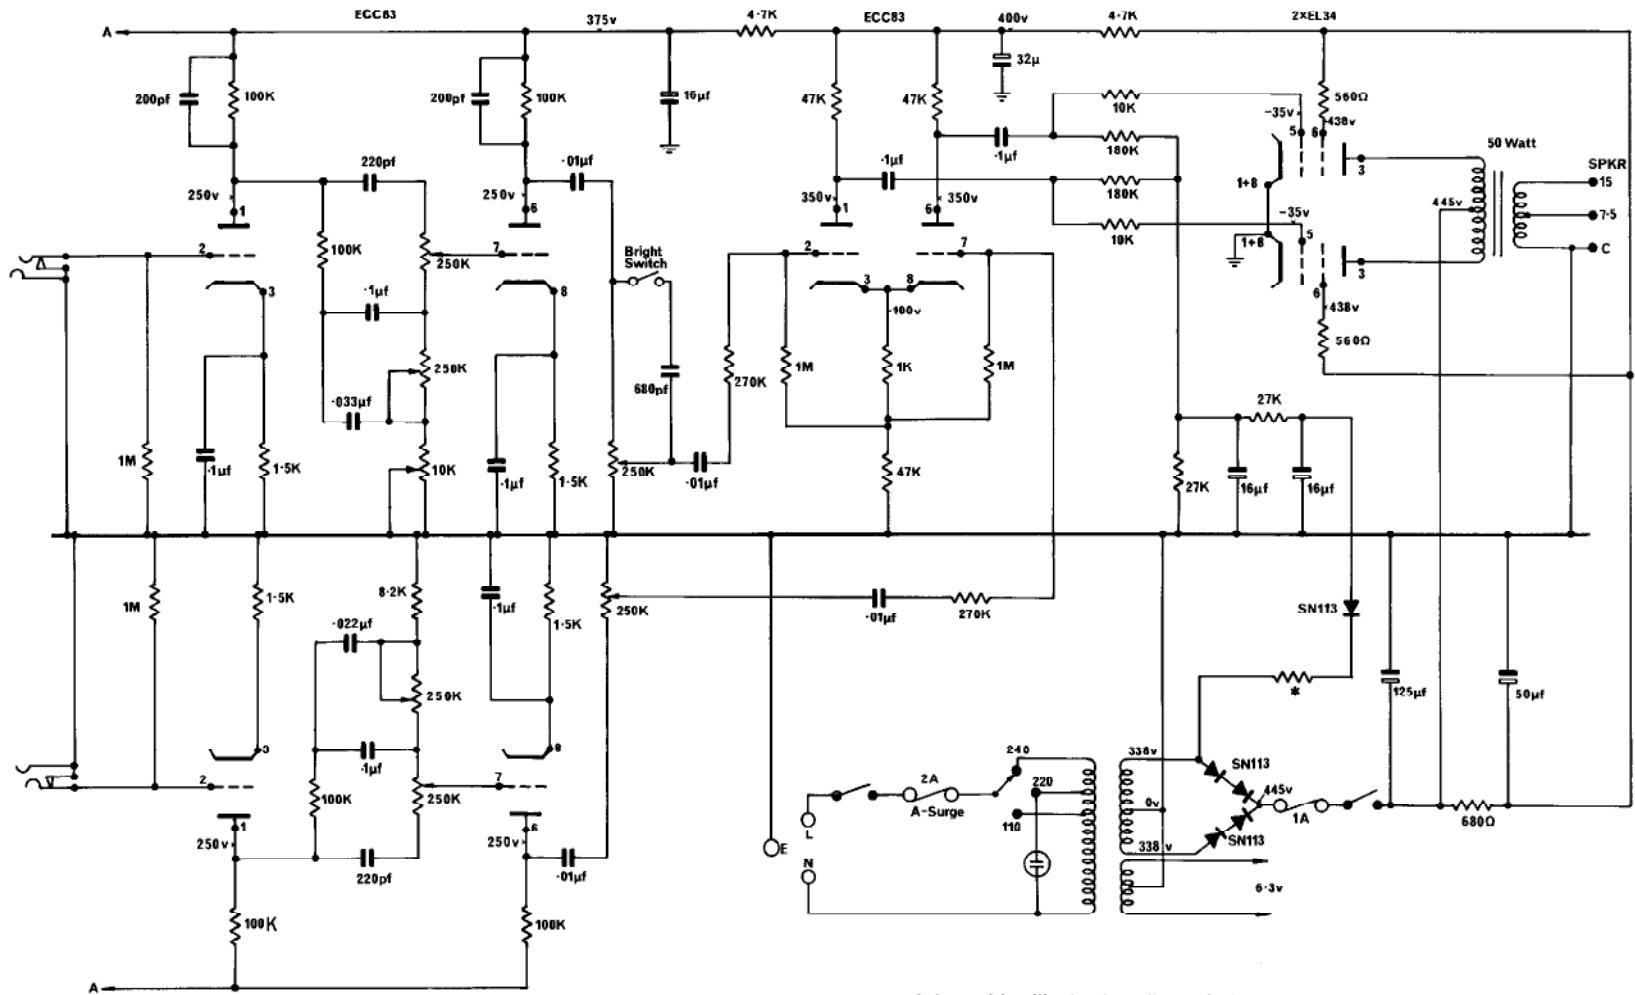

# Watkins/WEM

	MODEL	DATE	DRG. NO.	ISSUE	2	4
	CLUBMAN MK8	1-6-73	439	1	3	5

# DOMINATOR 50

# Watkins/WEM

Later models without mains voltage selector  
 \* Factory adj.

	MODEL	DATE	DRG. NO.	ISSUE	2	4
	DOMINATOR 50	1-7-75		1	3	5

	MODEL	DATE	DRG. NO.	ISSUE	2	4
	WESTMINSTER MK9	1-6-73	440	1	3	5