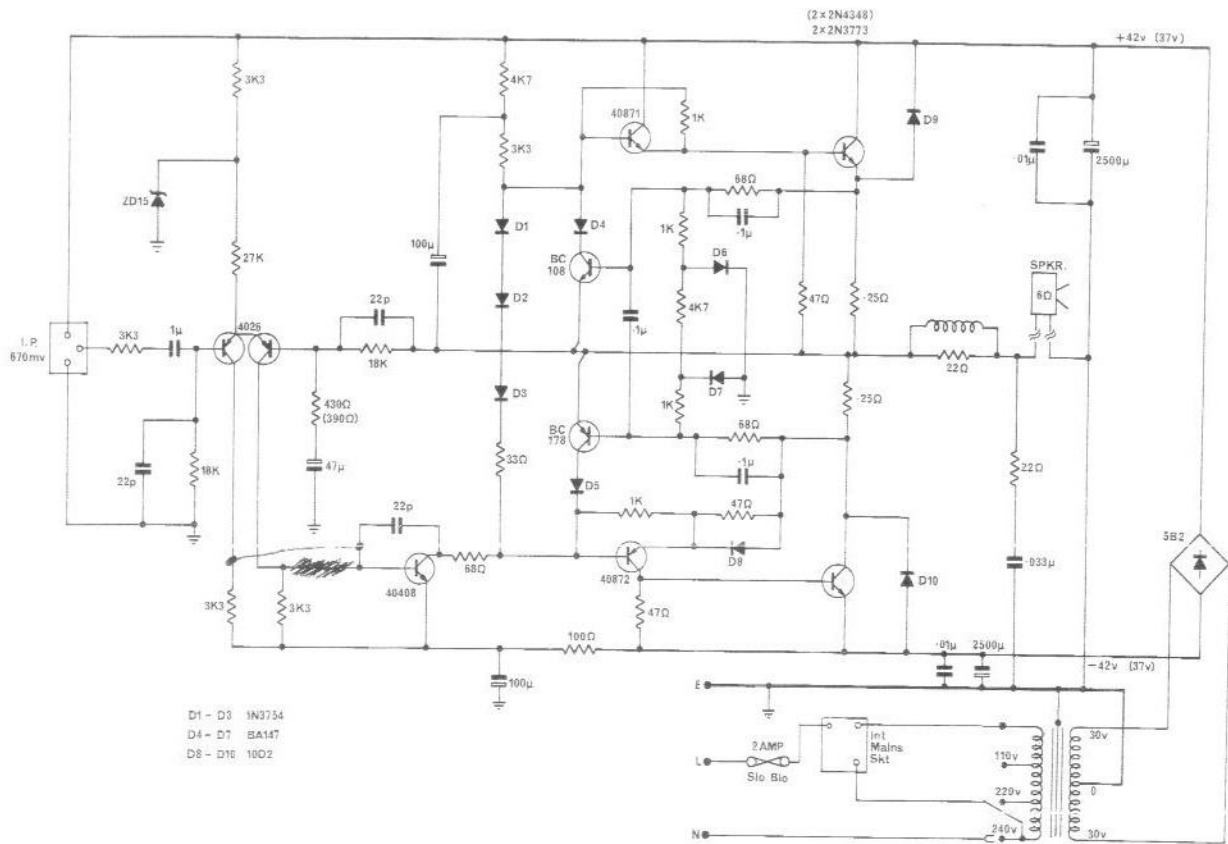

wem

40/100 WATT PRE-AMP.

1/4/71.

W.E.M.

100 WATT POWER AMPLIFIER.

1/4/71.

wem

| MODEL | DATE | DRG. NO. | ISSUE | 2 | 4 |
|-------------------------|--------|----------|-------|---|---|
| 100WATT POWER AMPLIFIER | 5-2-75 | 495 | 1 | 3 | 5 |