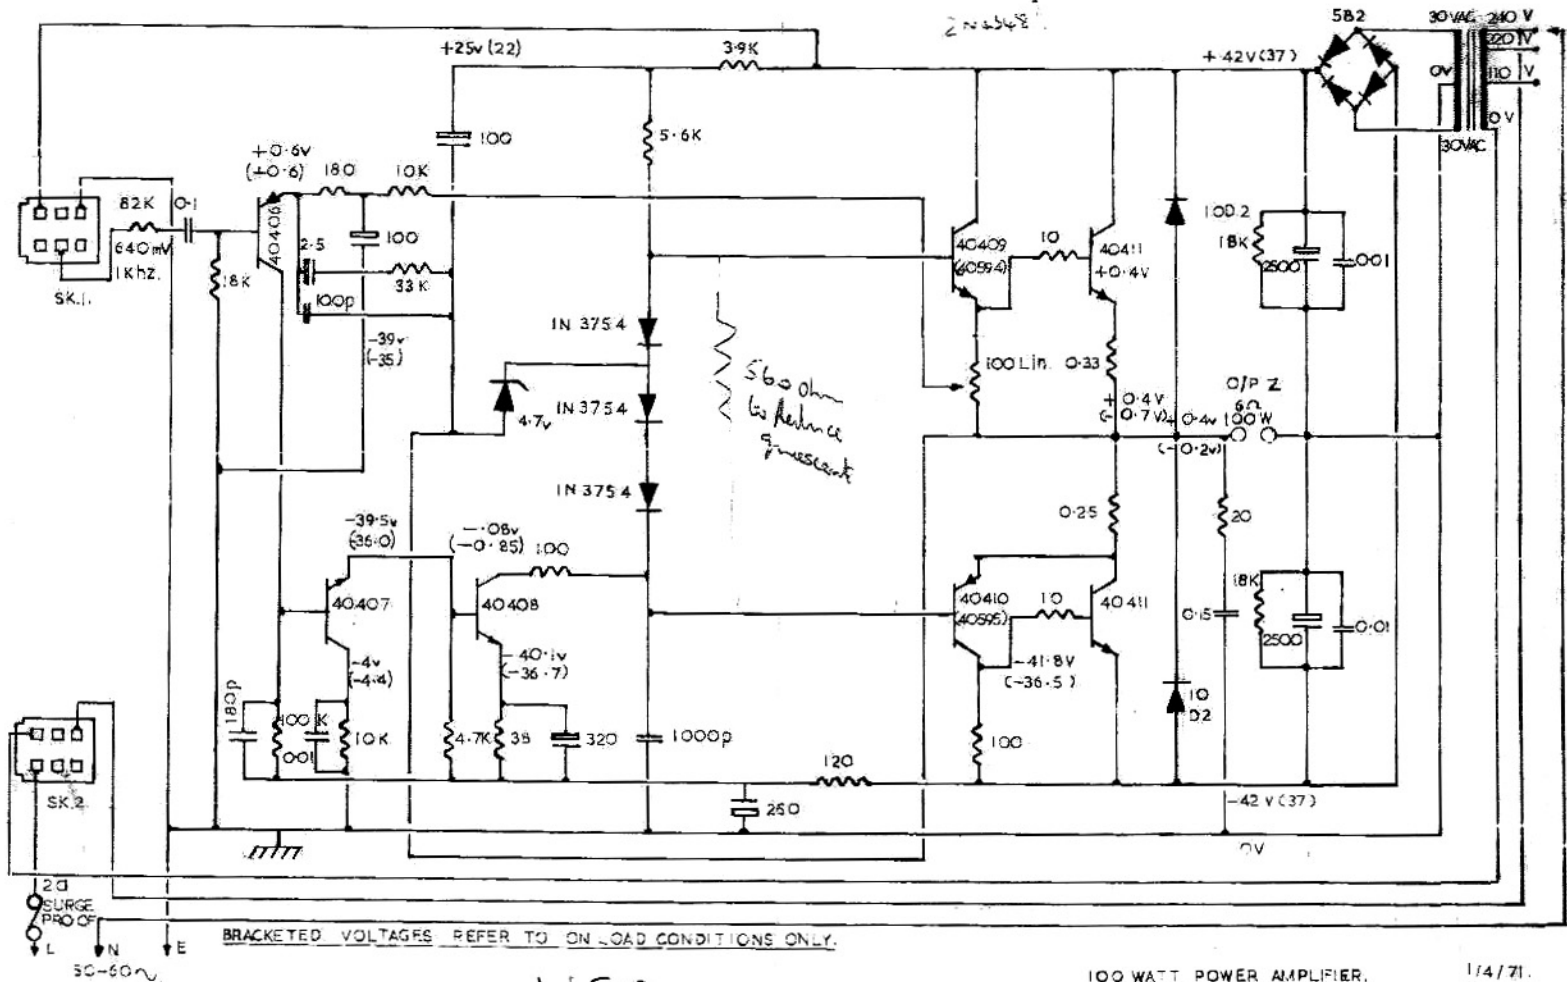

wem

40/100 WATT PRE-AMP.

1/4/71.

W.E.M.

100 WATT POWER AMPLIFIER.

1/4/71.

wem

| MODEL | DATE | DRG. NO. | ISSUE | 2 | 4 |
|-------------------------|--------|----------|-------|---|---|
| 100WATT POWER AMPLIFIER | 5-2-75 | 495 | 1 | 3 | 5 |